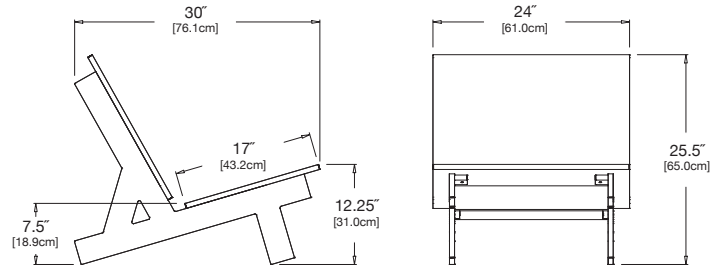

## taavi

**SKU:** SC-TA-(color code)

**dimensions:**

width: 24" (61.0cm)  
depth: 30" (76.1cm)  
height: 25.5" (65.0cm)

**weight:**

32 lbs (14.5kg)

**use with:**

sofia side table

**shipping dimensions:**

30" x 6" x 6"

**shipping weight:**

43 lbs (19.5kg)

## gladys

**SKU:** SC-GL-(color code)

**dimensions:**

width: 20" (50.8cm)  
depth: 31.25" (79.2cm)  
height: 43" (109.2cm)

**weight:**

41 lbs (18.6kg)

**use with:**

sofia side table

## silo

**SKU:** sC-SI-(color code)

**dimensions:**

width: 22" (55.9cm)  
depth: 28" (71.1cm)  
height: 27.5" (111.1cm)

**weight:**

67 lbs (30.4kg)

**use with:**

sofia side table