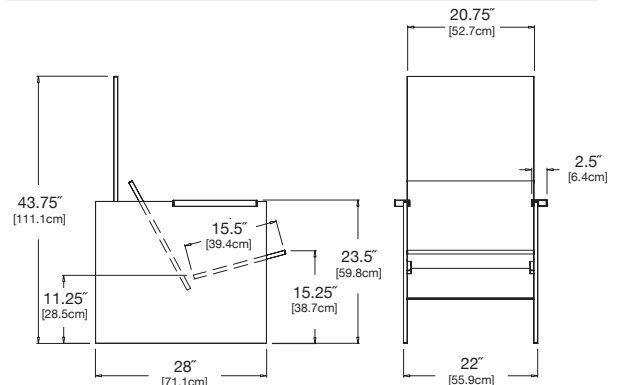

## taavi

**SKU:** SC-TA-(color code)

**dimensions:**

width: 24" (61.0cm)  
depth: 30" (76.1cm)  
height: 25.5" (65.0cm)

**weight:**

32 lbs (14.5kg)

**use with:**

sofia side table

## gladys

**SKU:** SC-GL-(color code)

**dimensions:**

width: 20" (50.8cm)  
depth: 31.25" (79.2cm)  
height: 43" (109.2cm)

**weight:**

41 lbs (18.6kg)

**use with:**

sofia side table

## silo

**SKU:** sC-SI-(color code)

**dimensions:**

width: 22" (55.9cm)  
depth: 28" (71.1cm)  
height: 27.5" (111.1cm)

**weight:**

67 lbs (30.4kg)

**use with:**

sofia side table

**shipping dimensions:**

28" x 5.5" x 38"

**shipping weight:**

71 lbs (32.2kg)