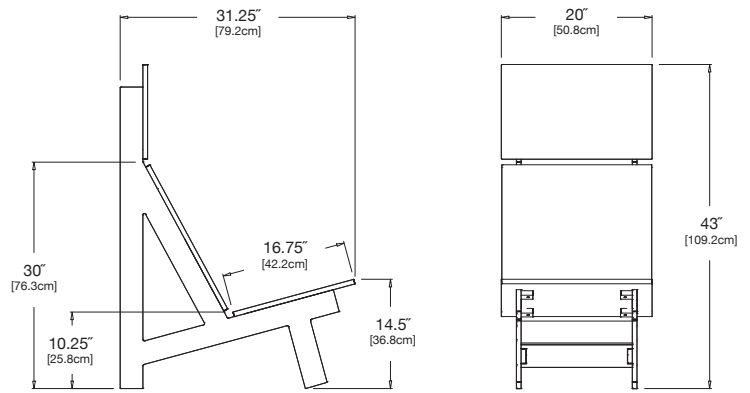

## taavi

**SKU:** SC-TA-(color code)

**dimensions:**

width: 24" (61.0cm)  
depth: 30" (76.1cm)  
height: 25.5" (65.0cm)

**weight:**

32 lbs (14.5kg)

**use with:**

sofia side table

## gladys

**SKU:** SC-GL-(color code)

**dimensions:**

width: 20" (50.8cm)  
depth: 31.25" (79.2cm)  
height: 43" (109.2cm)

**weight:**

41 lbs (18.6kg)

**use with:**

sofia side table

**shipping dimensions:**

46" x 6" x 35"

**shipping weight:**

45 lbs (20.4kg)

## silo

**SKU:** sC-SI-(color code)

**dimensions:**

width: 22" (55.9cm)  
depth: 28" (71.1cm)  
height: 27.5" (111.1cm)

**weight:**

67 lbs (30.4kg)

**use with:**

sofia side table