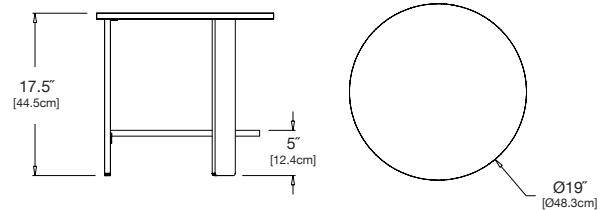

sky: color code SB

sunset: color code OR

lollygagger side table

SKU: LC-LST-(color code)

dimensions:
width: 16" (40.6cm)
depth: 16" (40.6cm)
height: 14" (35.6cm)

weight:
8 lbs (3.6kg)

collection:
lollygagger

shipping dimensions: 18" x 18" x 4"
shipping weight: 9.6 lbs (4.4kg)

lollygagger end table

SKU: LC-ET-(color code)

dimensions:
width: 19" (48.3cm)
depth: 19" (48.3cm)
height: 17.5" (44.5cm)

weight:
13 lbs (5.9kg)

collection:
lollygagger

shipping dimensions: 20.5" x 20.5" x 4.5"
shipping weight: 16 lbs (7.3kg)

rapson side table

SKU: RR-ST-(color code)

dimensions:
width: 18.5" (46.9cm)
depth: 20" (50.6cm)
height: 16" (40.6cm)

weight:
10 lbs (4.5kg)

collection:
ralph rapson

shipping dimensions: 20" x 20" x 4"
shipping weight: 12 lbs (5.4kg)

racer side car

SKU: RC-RSC-(color code)

dimensions:
width: 18" (45.7cm)
depth: 18" (45.7cm)
height: 17" (43.2cm)