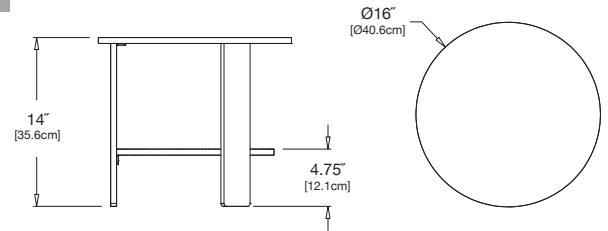

sky: color code SB

sunset: color code OR

lollygagger side table

SKU: LC-LST-(color code)

dimensions:
width: 16" (40.6cm)
depth: 16" (40.6cm)
height: 14" (35.6cm)

weight:
8 lbs (3.6kg)

collection:
lollygagger

shipping dimensions: 18" x 18" x 4"
shipping weight: 9.6 lbs (4.4kg)

lollygagger end table

SKU: LC-ET-(color code)

dimensions:
width: 19" (48.3cm)
depth: 19" (48.3cm)
height: 17.5" (44.5cm)

weight:
13 lbs (5.9kg)

collection:
lollygagger

shipping dimensions: 20.5" x 20.5" x 4.5"
shipping weight: 16 lbs (7.3kg)

rapson side table

SKU: RR-ST-(color code)

dimensions:
width: 18.5" (46.9cm)
depth: 20" (50.6cm)
height: 16" (40.6cm)

weight:
10 lbs (4.5kg)

collection:
ralph rapson

shipping dimensions: 20" x 20" x 4"
shipping weight: 12 lbs (5.4kg)

racer side car

SKU: RC-RSC-(color code)

dimensions:
width: 18" (45.7cm)
depth: 18" (45.7cm)
height: 17" (43.2cm)