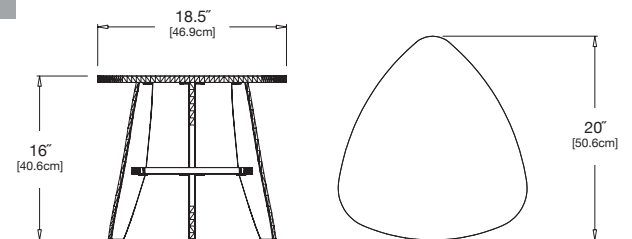

sky: color code SB

sunset: color code OR

lollygagger side table

SKU: LC-LST-(color code)

dimensions:
width: 16" (40.6cm)
depth: 16" (40.6cm)
height: 14" (35.6cm)

weight:
8 lbs (3.6kg)

collection:
lollygagger

shipping dimensions: 18" x 18" x 4"
shipping weight: 9.6 lbs (4.4kg)

lollygagger end table

SKU: LC-ET-(color code)

dimensions:
width: 19" (48.3cm)
depth: 19" (48.3cm)
height: 17.5" (44.5cm)

weight:
13 lbs (5.9kg)

collection:
lollygagger

shipping dimensions: 20.5" x 20.5" x 4.5"
shipping weight: 16 lbs (7.3kg)

rapson side table

SKU: RR-ST-(color code)

dimensions:
width: 18.5" (46.9cm)
depth: 20" (50.6cm)
height: 16" (40.6cm)

weight:
10 lbs (4.5kg)

collection:
ralph rapson

shipping dimensions: 20" x 20" x 4"
shipping weight: 12 lbs (5.4kg)

racer side car

SKU: RC-RSC-(color code)

dimensions:
width: 18" (45.7cm)
depth: 18" (45.7cm)
height: 17" (43.2cm)