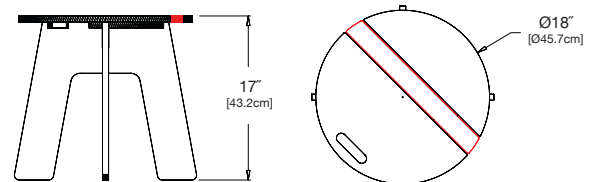

shipping dimensions: 18" x 18" x 4"
shipping weight: 9.6 lbs (4.4kg)

lollygagger end table

SKU: LC-ET-(color code)

dimensions:
width: 19" (48.3cm)
depth: 19" (48.3cm)
height: 17.5" (44.5cm)

weight:
13 lbs (5.9kg)

collection:
lollygagger

shipping dimensions: 20.5" x 20.5" x 4.5"
shipping weight: 16 lbs (7.3kg)

rapson side table

SKU: RR-ST-(color code)

dimensions:
width: 18.5" (46.9cm)
depth: 20" (50.6cm)
height: 16" (40.6cm)

weight:
10 lbs (4.5kg)

collection:
ralph rapson

shipping dimensions: 20" x 20" x 4"
shipping weight: 12 lbs (5.4kg)

racer side car

SKU: RC-RSC-(color code)

dimensions:
width: 18" (45.7cm)
depth: 18" (45.7cm)
height: 17" (43.2cm)

weight:
14 lbs (6.4kg)

collection:
racer

select color options only: CG BL CW LG CB AR SB NB

shipping dimensions: 28" x 17" x 5"
shipping weight: 30 lbs (13.6kg)