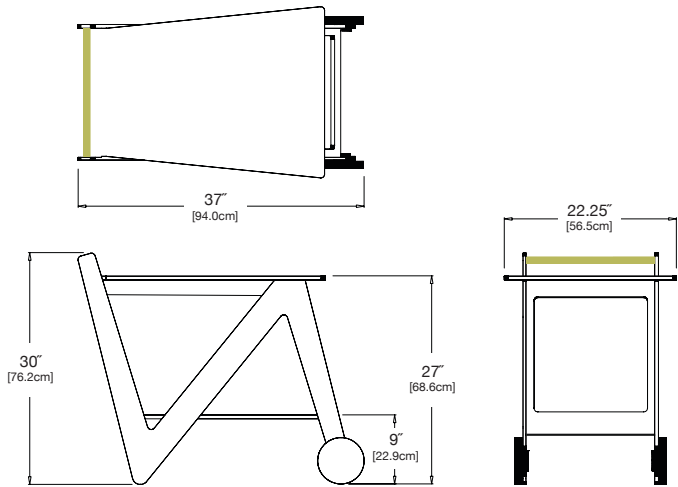

charcoal: RR-BC-CG

black: RR-BC-BL

cloud: RR-BC-CW

leaf: RR-BC-LG

apple red: RR-BC-AR

driftwood: RR-BC-DW

navy blue: RR-BC-NB

collection: ralph rapson
material: HDPE
dimensions: width: 37" (94.0cm)
 depth: 22.25" (56.5cm)
 height: 27" (68.6cm)
weight: 34 lbs (15.4kg)

pairs well with rapson cave chair.

shipping dimensions: 37" x 4" x 30"
shipping weight: 37.5 lbs (17.0kg)

shipped flat packed
 some assembly required

sky: RR-BC-SB

sunset: RR-BC-OR