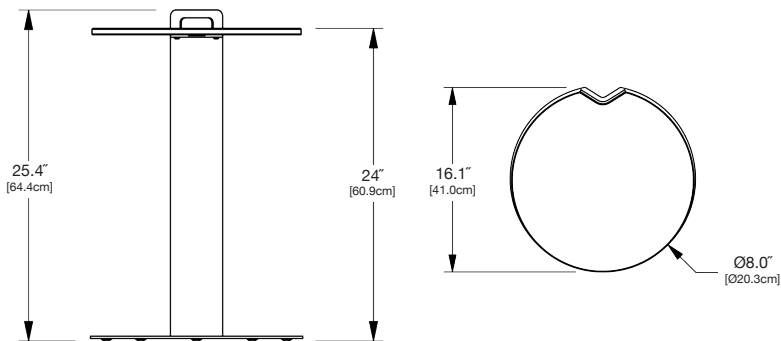

standard top: LL-PSO-CCT-RD-FIX

black: LL-PSO-CCT-RD-FIX-BL

cloud white: LL-PSO-CCT-RD-FIX-CW

collection: satellite

material: HDPE

dimensions: width: 16.1" (41.0cm)
depth: 16.1" (41.0cm)
height: 25.4" (64.4cm)

weight: 21.5 lbs (9.8kg)

also available as cribbage game top. SKU: LL-PSO-CRCT-RD-FIX

shipping dimensions: 17" x 17" x 27.5"
shipping weight: 26.5 lbs (12.0kg)

shipped standard fully assembled