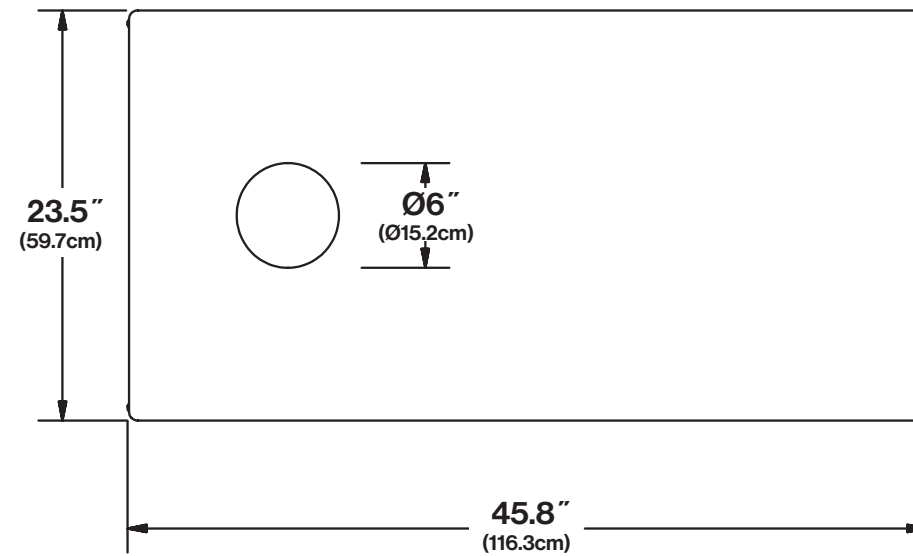

play cornhole

LL-PLA-CHX-(COLOR CODE)

dimensions:

width: 23.5" (59.7cm)
depth: 45.8" (116.3cm)
height: 3.3" (8.4cm)

weight:

67 lbs (30.4kg)

materials:

HDPE

bean bag specifications

dimensions: 6" (15.3cm) x 6" (15.3cm)
weight: 1 lbs (0.5kg)

material: solid duck cloth fabric with plastic pellets

shipping method:

standard

assembly type:

flat packed

shipping dimensions:

width: 24.5" (62.2cm)
depth: 4.5" (11.4cm)
height 49" (124.5cm)

shipping weight:

73 lbs (33kg)

hdpe colors

● SAGE	LL-PLA-CHX-SG
● LEAF GREEN	LL-PLA-CHX-LG
● SKY BLUE	LL-PLA-CHX-SB
● NAVY BLUE	LL-PLA-CHX-NB
● CHILI	LL-PLA-CHX-CL
● APPLE RED	LL-PLA-CHX-AR
● SUNSET ORANGE	LL-PLA-CHX-OR
○ CLOUD WHITE	LL-PLA-CHX-CW
● FOG	LL-PLA-CHX-FG
● DRIFTWOOD	LL-PLA-CHX-DW
● ASH BLUE	LL-PLA-CHX-AB
● CHARCOAL GREY	LL-PLA-CHX-CG
● BLACK	LL-PLA-CHX-BL