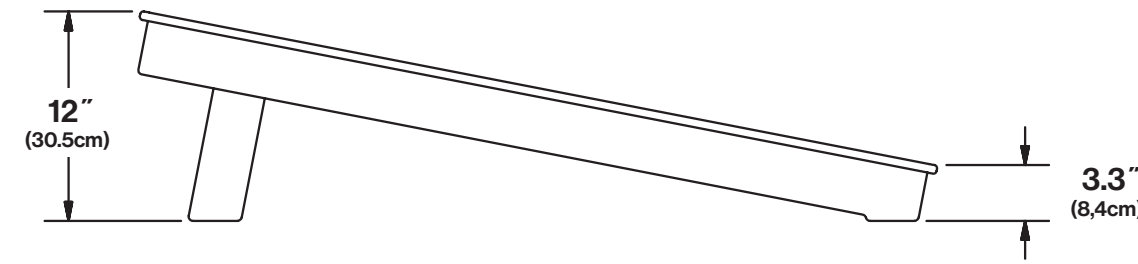

play cornhole

LL-PLA-CHX-(COLOR CODE)

dimensions:

width: 23.5" (59.7cm)
depth: 45.8" (116.3cm)
height: 3.3" (8.4cm)

weight:

67 lbs (30.4kg)

materials:

HDPE

bean bag specifications

dimensions: 6" (15.3cm) x 6" (15.3cm)
weight: 1 lbs (0.5kg)

material: solid duck cloth fabric with plastic pellets

shipping method:

standard

assembly type:

flat packed

shipping dimensions:

width: 24.5" (62.2cm)
depth: 4.5" (11.4cm)
height 49" (124.5cm)

shipping weight:

73 lbs (33kg)

hdpe colors

● SAGE	LL-PLA-CHX-SG
● LEAF GREEN	LL-PLA-CHX-LG
● SKY BLUE	LL-PLA-CHX-SB
● NAVY BLUE	LL-PLA-CHX-NB
● CHILI	LL-PLA-CHX-CL
● APPLE RED	LL-PLA-CHX-AR
● SUNSET ORANGE	LL-PLA-CHX-OR
○ CLOUD WHITE	LL-PLA-CHX-CW
● FOG	LL-PLA-CHX-FG
● DRIFTWOOD	LL-PLA-CHX-DW
● ASH BLUE	LL-PLA-CHX-AB
● CHARCOAL GREY	LL-PLA-CHX-CG
● BLACK	LL-PLA-CHX-BL