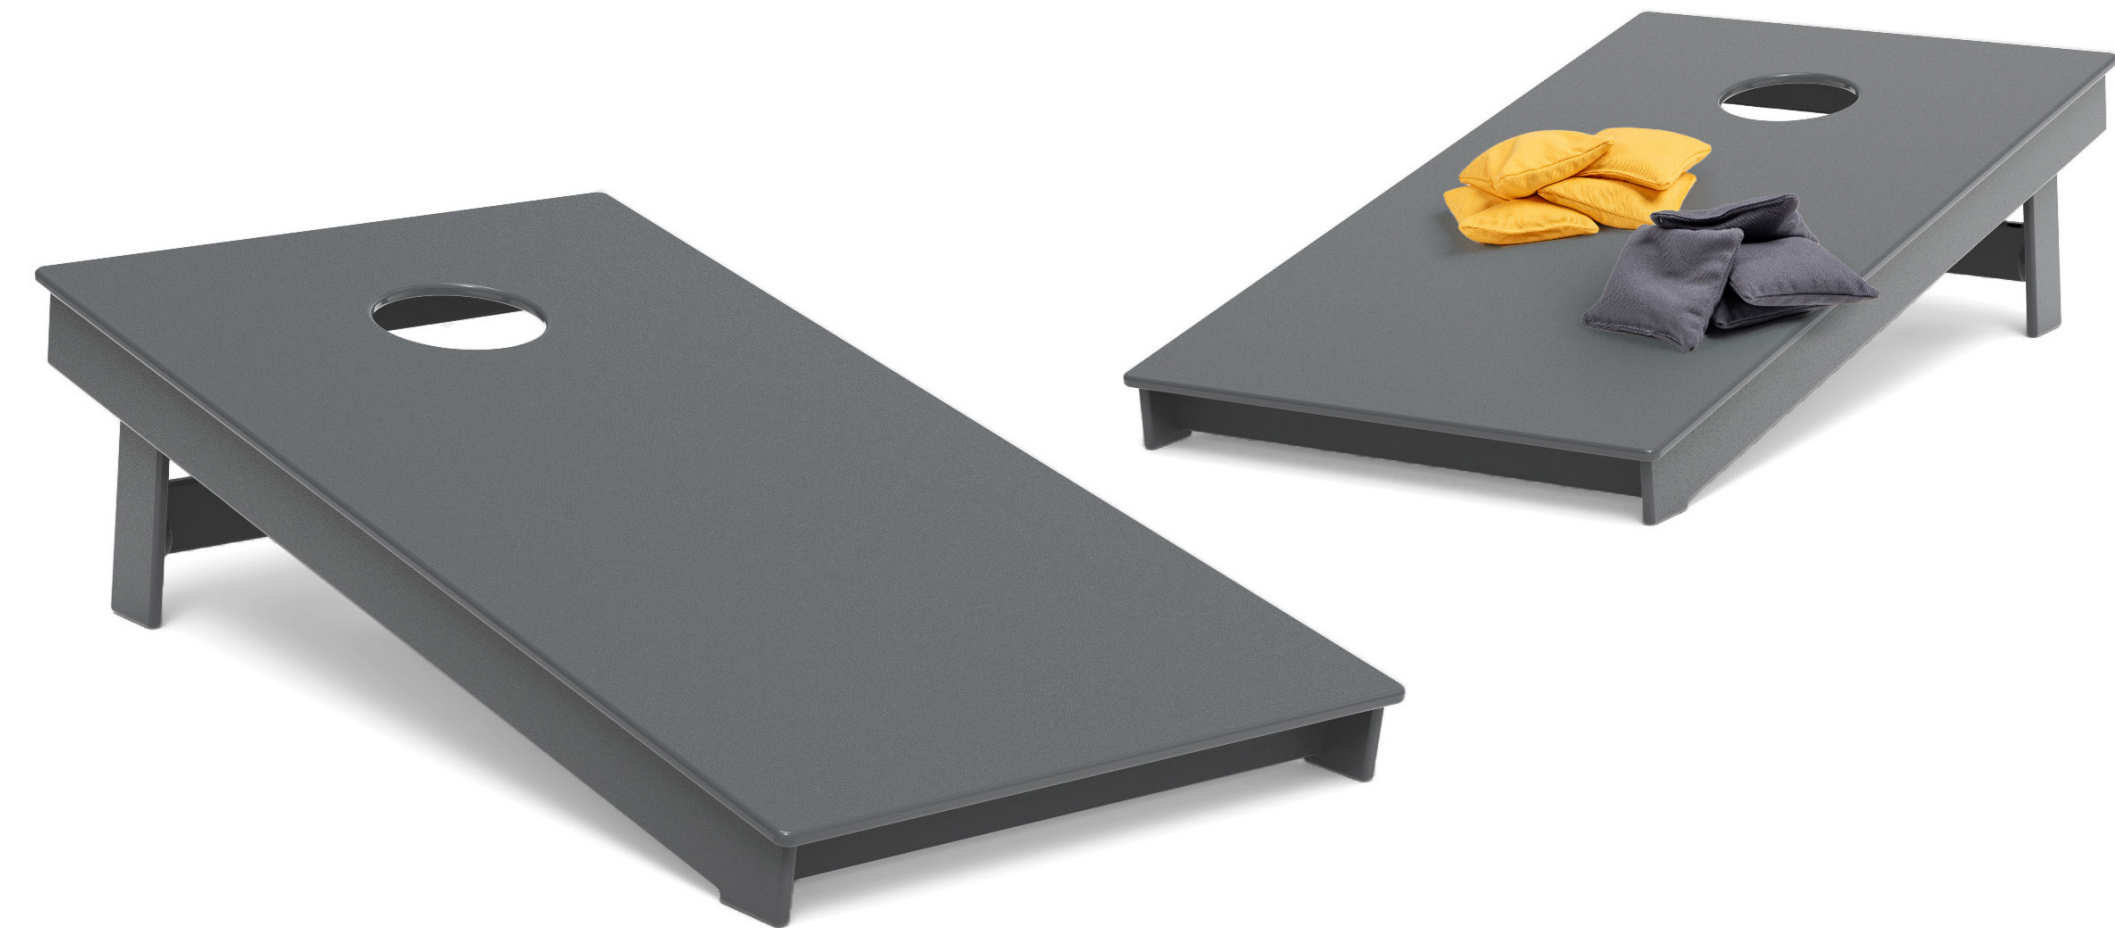

bean bag specifications

dimensions: 6" (15.3cm) x 6" (15.3cm)
weight: 1 lbs (0.5kg)

material: solid duck cloth fabric with plastic pellets

shipping method:

standard

assembly type:

flat packed

shipping dimensions:

width: 24.5" (62.2cm)
depth: 4.5" (11.4cm)
height 49" (124.5cm)

shipping weight:

73 lbs (33kg)

hdpe colors

● SAGE	LL-PLA-CHX-SG
● LEAF GREEN	LL-PLA-CHX-LG
● SKY BLUE	LL-PLA-CHX-SB
● NAVY BLUE	LL-PLA-CHX-NB
● CHILI	LL-PLA-CHX-CL
● APPLE RED	LL-PLA-CHX-AR
● SUNSET ORANGE	LL-PLA-CHX-OR
○ CLOUD WHITE	LL-PLA-CHX-CW
● FOG	LL-PLA-CHX-FG
● DRIFTWOOD	LL-PLA-CHX-DW
● ASH BLUE	LL-PLA-CHX-AB
● CHARCOAL GREY	LL-PLA-CHX-CG
● BLACK	LL-PLA-CHX-BL

LL-LC-LO-SG
LL-LC-LO-LG
LL-LC-LO-SB
LL-LC-LO-NB
LL-LC-LO-CL
LL-LC-LO-AR
LL-LC-LO-OR
LL-LC-LO-CW
LL-LC-LO-FG
LL-LC-LO-DW
LL-LC-LO-AB
LL-LC-LO-CG
LL-LC-LO-BL

Let the tournament begin! Whether you prefer a casual game or a game you just pretend is casual, our new Play Corn Hole game is a go-to backyard classic and fun for all ages (even when you don't let the kids win!) The boards feature foldable legs that can be locked in the open position for play or folded in for storage while not in use.

*Each Play Corn Hole game is a set that comes with two durable HDPE Boards and eight bags.

security option:

use with:

Shown above: LL-PLA-CHX-CG

3D MODELS/SPECS
WARRANTY/SECURITY

DESIGNED + MADE IN THE USA | LOLLDESIGNS.COM