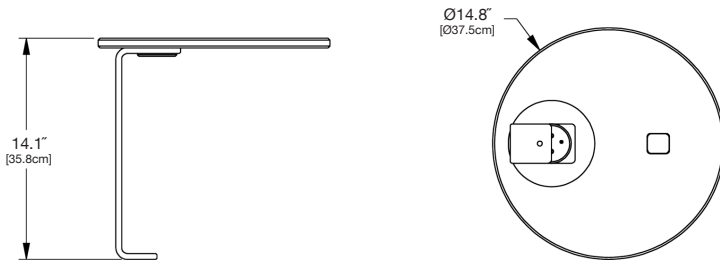

sunset: LL-PO-SWT-OR

collection: platform one
 material: HDPE
 dimensions: width: Ø14.8" (Ø37.5cm)
 depth: Ø14.8" (Ø37.5cm)
 height: 14.1" (35.8cm)
 weight: 5.5 lbs (2.5kg)

pairs well with all platform one
 soft seating.

shipping dimensions: 18" x 18" x 4"
 shipping weight: 7.5 lbs (3.4kg)

shipped flat packed
 some assembly required