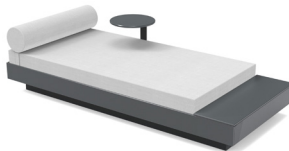

charcoal: LL-PO-SWT-CG

black: LL-PO-SWT-BL

cloud: LL-PO-SWT-CW

leaf: LL-PO-SWT-LG

apple red: LL-PO-SWT-AR

driftwood: LL-PO-SWT-DW

navy blue: LL-PO-SWT-NB

sky: LL-PO-SWT-SB

sunset: LL-PO-SWT-OR

collection: platform one
 material: HDPE
 dimensions: width: Ø14.8" (Ø37.5cm)
 depth: Ø14.8" (Ø37.5cm)
 height: 14.1" (35.8cm)
 weight: 5.5 lbs (2.5kg)

pairs well with all platform one
 soft seating.