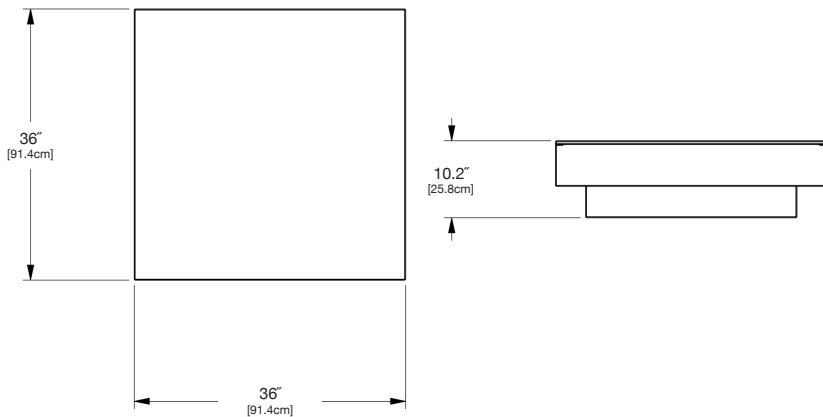

charcoal: LL-PO-SDT-CG

charcoal: LL-PO-SDT-CG

collection: platform one	pairs well with sectional sofa + sectional corner.
material: HDPE	
dimensions: width: 36" (91.4cm) depth: 36" (91.4cm) height: 10.2" (25.8cm)	
weight: 68 lbs (30.8kg)	
shipping dimensions: 37" x 4" x 36" shipping weight: 68 lbs (30.8kg)	shipped flat packed some assembly required