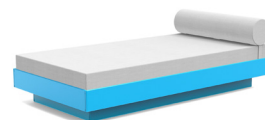

black:
LL-PO-DBD-(cushion code)-BL

cloud:
LL-PO-DBD-(cushion code)-CW

charcoal: LL-PO-DBD-(cushion code)-CG

leaf:
LL-PO-DBD-(cushion code)-LG

apple red:
LL-PO-DBD-(cushion code)-AR

cushion codes:

regatta: 5493

silver: 40433

flax: 5492

charcoal: 40483

navy: 5493

fern: 5487

driftwood:
LL-PO-DBD-(cushion code)-DW

navy blue:
LL-PO-DBD-(cushion code)-NB

collection: platform one

material: HDPE

dimensions: width: 71" (180.3cm)
depth: 36" (91.9cm)
height: 22" (55.9cm)

weight: 89 lbs (40.4kg)

pairs well with swivel table.

sky:
LL-PO-DBD-(cushion code)-SB

sunset:
LL-PO-DBD-(cushion code)-OR