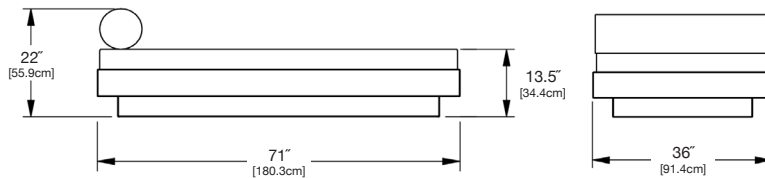

collection: platform one

material: HDPE

dimensions: width: 71" (180.3cm)
depth: 36" (91.9cm)
height: 22" (55.9cm)

weight: 89 lbs (40.4kg)

pairs well with swivel table.

sky:
LL-PO-DBD-(cushion code)-SB

sunset:
LL-PO-DBD-(cushion code)-OR

shipping dimensions: 73" x 38.5" x 23.5"
shipping weight: 103 lbs (46.7kg)

shipped oversized
fully assembled