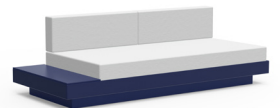

charcoal:
PO-S1-(cushion code)-CG

black:
PO-S1-(cushion code)-BL

cloud:
PO-S1-(cushion code)-CW

leaf:
PO-S1-(cushion code)-LG

apple red:
PO-S1-(cushion code)-AR

driftwood:
PO-S1-(cushion code)-DW

navy blue:
PO-S1-(cushion code)-NB

sky:
PO-S1-(cushion code)-SB

sunset:
PO-S1-(cushion code)-OR

cushion codes:

regatta: 5493

silver: 40433

flax: 5492

petal: 40431

charcoal: 40483

navy: 5493

collection: platform one
material: recycled HDPE
dimensions: width: 82.5" (209.6cm)
 depth: 36" (91.4cm)
 height: 25.5" (64.8cm)
weight: 114 lbs (51.7kg)

pairs well with sectional corner and ottoman.