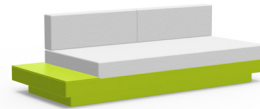

charcoal:
PO-S1-(cushion code)-CG

black:
PO-S1-(cushion code)-BL

cloud:
PO-S1-(cushion code)-CW

leaf:
PO-S1-(cushion code)-LG

apple red:
PO-S1-(cushion code)-AR

driftwood:
PO-S1-(cushion code)-DW

navy blue:
PO-S1-(cushion code)-NB

sky:
PO-S1-(cushion code)-SB

sunset:
PO-S1-(cushion code)-OR

cushion codes:

regatta: 5493

silver: 40433

flax: 5492

petal: 40431

charcoal: 40483