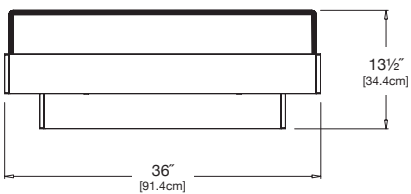

navy: 5493

collection: platform one
material: recycled HDPE
dimensions: width: 82.5" (209.6cm)
 depth: 36" (91.4cm)
 height: 25.5" (64.8cm)
weight: 114 lbs (51.7kg)

pairs well with sectional corner and ottoman.

apple red:
PO-ARM-(cushion code)-AR

driftwood:
PO-ARM-(cushion code)-DW

navy blue:
PO-ARM-(cushion code)-NB

sky:
PO-ARM-(cushion code)-SB

sunset:
PO-ARM-(cushion code)-OR

cushion codes:

collection: platform one
material: recycled HDPE
dimensions: width: 30" (76.2cm)
 depth: 6" (15.2cm)
 height: 12" (30.5cm)
weight: 11 lbs (5.0kg)

petal: 40431

charcoal: 40483

navy: 5493

collection: platform one
material: recycled HDPE
dimensions: width: 36" (91.4cm)
 depth: 36" (91.4cm)
 height: 25.5" (64.8cm)
weight: 45 lbs (20.4kg)

pairs well with sectional sofas and corner.