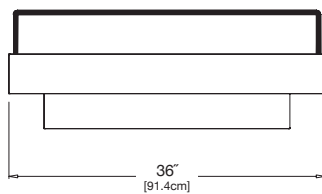

navy: 5493

collection: platform one
material: recycled HDPE
dimensions: width: 82.5" (209.6cm)
 depth: 36" (91.4cm)
 height: 25.5" (64.8cm)
weight: 114 lbs (51.7kg)

pairs well with sectional corner and ottoman.

apple red:
PO-ARM-(cushion code)-AR

driftwood:
PO-ARM-(cushion code)-DW

navy blue:
PO-ARM-(cushion code)-NB

sky:
PO-ARM-(cushion code)-SB

sunset:
PO-ARM-(cushion code)-OR

cushion codes:

collection: platform one
material: recycled HDPE
dimensions: width: 30" (76.2cm)
 depth: 6" (15.2cm)
 height: 12" (30.5cm)
weight: 11 lbs (5.0kg)

petal: 40431

charcoal: 40483

navy: 5493

collection: platform one
material: recycled HDPE
dimensions: width: 36" (91.4cm)
 depth: 36" (91.4cm)
 height: 25.5" (64.8cm)
weight: 45 lbs (20.4kg)

pairs well with sectional sofas and corner.