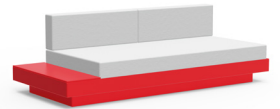

charcoal:
PO-S1-(cushion code)-CG

black:
PO-S1-(cushion code)-BL

cloud:
PO-S1-(cushion code)-CW

leaf:
PO-S1-(cushion code)-LG

apple red:
PO-S1-(cushion code)-AR

driftwood:
PO-S1-(cushion code)-DW

navy blue:
PO-S1-(cushion code)-NB

sky:
PO-S1-(cushion code)-SB

sunset:
PO-S1-(cushion code)-OR

cushion codes:

regatta: 5493

silver: 40433

flax: 5492

petal: 40431

charcoal: 40483