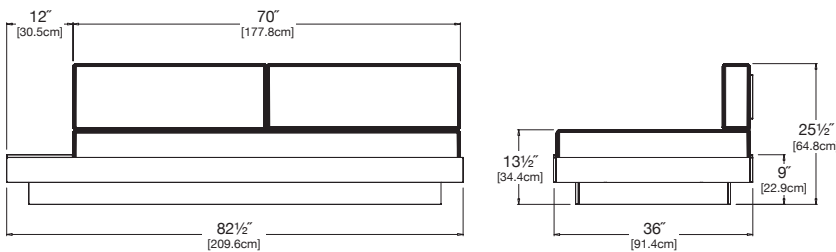

navy: 5493

collection: platform one
material: recycled HDPE
dimensions: width: 82.5" (209.6cm)
 depth: 36" (91.4cm)
 height: 25.5" (64.8cm)
weight: 114 lbs (51.7kg)

pairs well with sectional corner and ottoman.

apple red:
PO-ARM-(cushion code)-AR

driftwood:
PO-ARM-(cushion code)-DW

navy blue:
PO-ARM-(cushion code)-NB

sky:
PO-ARM-(cushion code)-SB

sunset:
PO-ARM-(cushion code)-OR

cushion codes:

collection: platform one
material: recycled HDPE
dimensions: width: 30" (76.2cm)
 depth: 6" (15.2cm)
 height: 12" (30.5cm)
weight: 11 lbs (5.0kg)

petal: 40431

charcoal: 40483

navy: 5493

collection: platform one
material: recycled HDPE
dimensions: width: 36" (91.4cm)
 depth: 36" (91.4cm)
 height: 25.5" (64.8cm)
weight: 45 lbs (20.4kg)

pairs well with sectional sofas and corner.