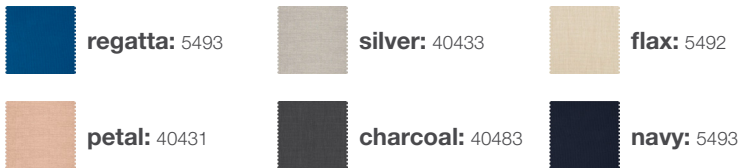

shipping: Pallet

ships knocked down

arm support extends past arm cushion to hold back cushion in place.

black:
PO-ARM-(cushion code)-BL

cloud:
PO-ARM-(cushion code)-CW

charcoal:
PO-ARM-(cushion code)-CG

leaf:
PO-ARM-(cushion code)-LG

apple red:
PO-ARM-(cushion code)-AR

driftwood:
PO-ARM-(cushion code)-DW

navy blue:
PO-ARM-(cushion code)-NB

sky:
PO-ARM-(cushion code)-SB

sunset:
PO-ARM-(cushion code)-OR

cushion codes:

collection: platform one
material: recycled HDPE
dimensions: width: 30" (76.2cm)
 depth: 6" (15.2cm)
 height: 12" (30.5cm)
weight: 11 lbs (5.0kg)

add to sectional sofas,
corner or lounge.

shipping: Pallet

ships knocked down

charcoal:
PO-O-(cushion code)-CG

black:
PO-O-(cushion code)-BL

cloud:
PO-O-(cushion code)-CW

leaf:
PO-O-(cushion code)-LG

apple red:
PO-O-(cushion code)-AR

driftwood:
PO-O-(cushion code)-DW

navy blue:
PO-O-(cushion code)-NB

sky:
PO-O-(cushion code)-SB

sunset:
PO-O-(cushion code)-OR

cushion codes:

regatta: 5493

silver: 40433

flax: 5492