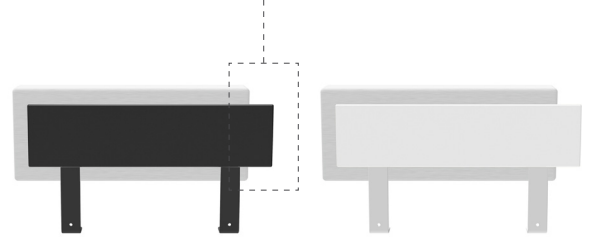

navy: 5493

collection: platform one
material: recycled HDPE
dimensions: width: 82.5" (209.6cm)
 depth: 36" (91.4cm)
 height: 25.5" (64.8cm)
weight: 114 lbs (51.7kg)

pairs well with sectional corner and ottoman.

shipping: Pallet

ships knocked down

arm support extends past arm cushion to hold back cushion in place.

black:
PO-ARM-(cushion code)-BL

cloud:
PO-ARM-(cushion code)-CW

charcoal:
PO-ARM-(cushion code)-CG

leaf:
PO-ARM-(cushion code)-LG

apple red:
PO-ARM-(cushion code)-AR

driftwood:
PO-ARM-(cushion code)-DW

navy blue:
PO-ARM-(cushion code)-NB

sky:
PO-ARM-(cushion code)-SB

sunset:
PO-ARM-(cushion code)-OR

cushion codes:

collection: platform one
material: recycled HDPE
dimensions: width: 30" (76.2cm)
 depth: 6" (15.2cm)
 height: 12" (30.5cm)
weight: 11 lbs (5.0kg)