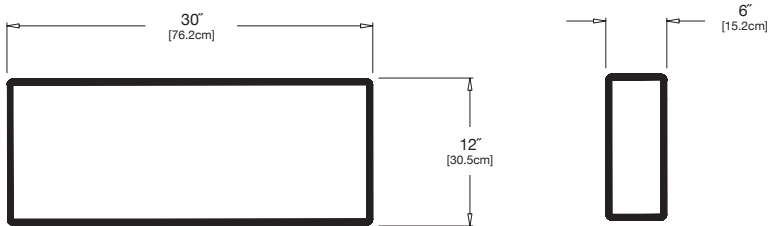

navy: 5493

collection: platform one
material: recycled HDPE
dimensions: width: 82.5" (209.6cm)
 depth: 36" (91.4cm)
 height: 25.5" (64.8cm)
weight: 114 lbs (51.7kg)

pairs well with sectional corner and ottoman.

apple red:
PO-ARM-(cushion code)-AR

driftwood:
PO-ARM-(cushion code)-DW

navy blue:
PO-ARM-(cushion code)-NB

sky:
PO-ARM-(cushion code)-SB

sunset:
PO-ARM-(cushion code)-OR

cushion codes:

collection: platform one
material: recycled HDPE
dimensions: width: 30" (76.2cm)
 depth: 6" (15.2cm)
 height: 12" (30.5cm)
weight: 11 lbs (5.0kg)

petal: 40431

charcoal: 40483

navy: 5493

collection: platform one
material: recycled HDPE
dimensions: width: 36" (91.4cm)
 depth: 36" (91.4cm)
 height: 25.5" (64.8cm)
weight: 45 lbs (20.4kg)

pairs well with sectional sofas and corner.