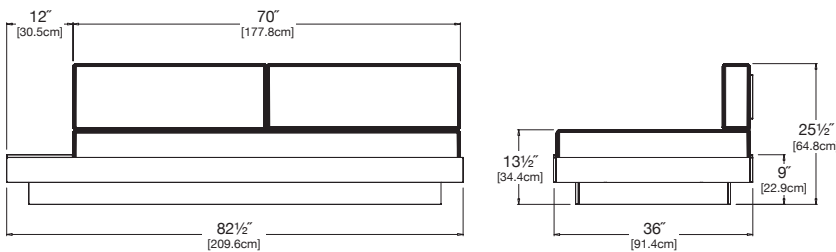

**charcoal:** 40483

**navy:** 5493

**collection:** platform one  
**material:** recycled HDPE  
**dimensions:** width: 82.5" (209.6cm)  
 depth: 36" (91.4cm)  
 height: 25.5" (64.8cm)  
**weight:** 114 lbs (51.7kg)

**regatta:** 5493

**silver:** 40433

**flax:** 5492

**petal:** 40431

**charcoal:** 40483

**navy:** 5493

**collection:** platform one  
**material:** recycled HDPE  
**dimensions:** width: 36" (91.4cm)  
 depth: 36" (91.4cm)  
 height: 25.5" (64.8cm)  
**weight:** 68 lbs (30.8kg)

**regatta:** 5493

**silver:** 40433

**flax:** 5492

**petal:** 40431

**charcoal:** 40483

**navy:** 5493

**collection:** platform one  
**material:** recycled HDPE  
**dimensions:** width: 36" (91.4cm)  
 depth: 36" (91.4cm)  
 height: 25.5" (64.8cm)  
**weight:** 45 lbs (20.4kg)