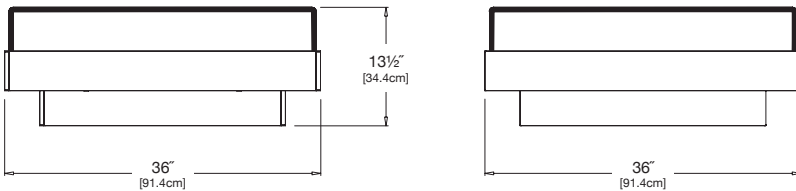

**regatta:** 5493

**silver:** 40433

**flax:** 5492

**petal:** 40431

**charcoal:** 40483

**navy:** 5493

**collection:** platform one  
**material:** recycled HDPE  
**dimensions:** width: 36" (91.4cm)  
 depth: 36" (91.4cm)  
 height: 25.5" (64.8cm)  
**weight:** 68 lbs (30.8kg)

**regatta:** 5493

**silver:** 40433

**flax:** 5492

**petal:** 40431

**charcoal:** 40483

**navy:** 5493

**collection:** platform one  
**material:** recycled HDPE  
**dimensions:** width: 36" (91.4cm)  
 depth: 36" (91.4cm)  
 height: 25.5" (64.8cm)  
**weight:** 45 lbs (20.4kg)