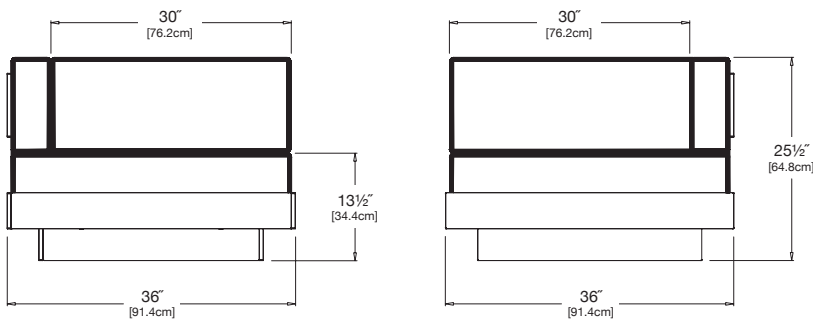

**charcoal:** 40483

**navy:** 5493

**collection:** platform one  
**material:** recycled HDPE  
**dimensions:** width: 82.5" (209.6cm)  
 depth: 36" (91.4cm)  
 height: 25.5" (64.8cm)  
**weight:** 114 lbs (51.7kg)

**regatta:** 5493

**silver:** 40433

**flax:** 5492

**petal:** 40431

**charcoal:** 40483

**navy:** 5493

**collection:** platform one  
**material:** recycled HDPE  
**dimensions:** width: 36" (91.4cm)  
 depth: 36" (91.4cm)  
 height: 25.5" (64.8cm)  
**weight:** 68 lbs (30.8kg)

**regatta:** 5493

**silver:** 40433

**flax:** 5492

**petal:** 40431

**charcoal:** 40483

**navy:** 5493

**collection:** platform one  
**material:** recycled HDPE  
**dimensions:** width: 36" (91.4cm)  
 depth: 36" (91.4cm)  
 height: 25.5" (64.8cm)  
**weight:** 45 lbs (20.4kg)