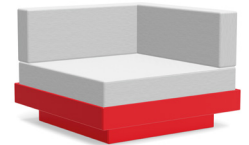

**pairs well with sectional corner and ottoman.**

**shipping:** Pallet

ships knocked down

**charcoal:**  
PO-C-(cushion code)-CG

**black:**  
PO-C-(cushion code)-BL

**cloud:**  
PO-C-(cushion code)-CW

**leaf:**  
PO-C-(cushion code)-LG

**apple red:**  
PO-C-(cushion code)-AR

**driftwood:**  
PO-C-(cushion code)-DW

**navy blue:**  
PO-C-(cushion code)-NB

**sky:**  
PO-C-(cushion code)-SB

**sunset:**  
PO-C-(cushion code)-OR

**cushion codes:**