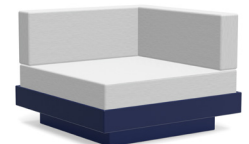

shipping: Pallet

ships knocked down

charcoal:
PO-C-(cushion code)-CG

black:
PO-C-(cushion code)-BL

cloud:
PO-C-(cushion code)-CW

leaf:
PO-C-(cushion code)-LG

apple red:
PO-C-(cushion code)-AR

driftwood:
PO-C-(cushion code)-DW

navy blue:
PO-C-(cushion code)-NB

sky:
PO-C-(cushion code)-SB

sunset:
PO-C-(cushion code)-OR

cushion codes:

regatta: 5493

silver: 40433

flax: 5492

petal: 40431