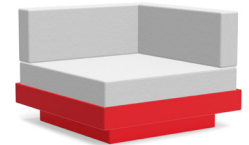

shipping: Pallet

ships knocked down

charcoal:
PO-C-(cushion code)-CG

black:
PO-C-(cushion code)-BL

cloud:
PO-C-(cushion code)-CW

leaf:
PO-C-(cushion code)-LG

apple red:
PO-C-(cushion code)-AR

driftwood:
PO-C-(cushion code)-DW

navy blue:
PO-C-(cushion code)-NB

sky:
PO-C-(cushion code)-SB

sunset:
PO-C-(cushion code)-OR

cushion codes:

regatta: 5493

silver: 40433

flax: 5492

petal: 40431