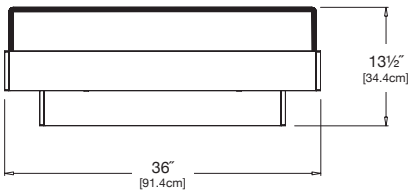

navy: 5493

collection: platform one
material: recycled HDPE
dimensions: width: 82.5" (209.6cm)
 depth: 36" (91.4cm)
 height: 25.5" (64.8cm)
weight: 114 lbs (51.7kg)

pairs well with sectional corner and ottoman.

charcoal: 40483

navy: 5493

collection: platform one
material: recycled HDPE
dimensions: width: 36" (91.4cm)
 depth: 36" (91.4cm)
 height: 25.5" (64.8cm)
weight: 68 lbs (30.8kg)

pairs well with sectional sofas and lounge.

charcoal: 40483

navy: 5493

collection: platform one
material: recycled HDPE
dimensions: width: 36" (91.4cm)
 depth: 36" (91.4cm)
 height: 25.5" (64.8cm)
weight: 45 lbs (20.4kg)

pairs well with sectional sofas and corner.