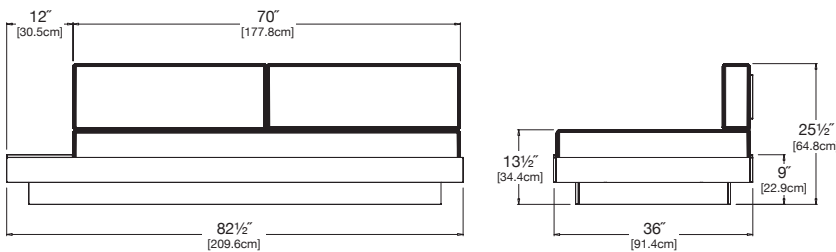

navy: 5493

collection: platform one
material: recycled HDPE
dimensions: width: 82.5" (209.6cm)
 depth: 36" (91.4cm)
 height: 25.5" (64.8cm)
weight: 114 lbs (51.7kg)

pairs well with sectional corner and ottoman.

charcoal: 40483

navy: 5493

collection: platform one
material: recycled HDPE
dimensions: width: 36" (91.4cm)
 depth: 36" (91.4cm)
 height: 25.5" (64.8cm)
weight: 68 lbs (30.8kg)

pairs well with sectional sofas and lounge.

charcoal: 40483

navy: 5493

collection: platform one
material: recycled HDPE
dimensions: width: 36" (91.4cm)
 depth: 36" (91.4cm)
 height: 25.5" (64.8cm)
weight: 45 lbs (20.4kg)

pairs well with sectional sofas and corner.