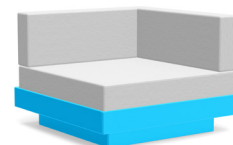

shipping: Pallet

ships knocked down

charcoal:
PO-C-(cushion code)-CG

black:
PO-C-(cushion code)-BL

cloud:
PO-C-(cushion code)-CW

leaf:
PO-C-(cushion code)-LG

apple red:
PO-C-(cushion code)-AR

driftwood:
PO-C-(cushion code)-DW

navy blue:
PO-C-(cushion code)-NB

sky:
PO-C-(cushion code)-SB

sunset:
PO-C-(cushion code)-OR

cushion codes:

regatta: 5493

silver: 40433

flax: 5492

petal: 40431