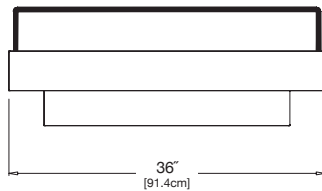

navy blue:
PO-O-(cushion code)-NB

sky:
PO-O-(cushion code)-SB

sunset:
PO-O-(cushion code)-OR

cushion codes:

regatta: 5493

silver: 40433

flax: 5492

petal: 40431

charcoal: 40483

navy: 5493

collection: platform one
material: recycled HDPE
dimensions: width: 36" (91.4cm)
 depth: 36" (91.4cm)
 height: 25.5" (64.8cm)
weight: 45 lbs (20.4kg)

pairs well with sectional sofas and corner.