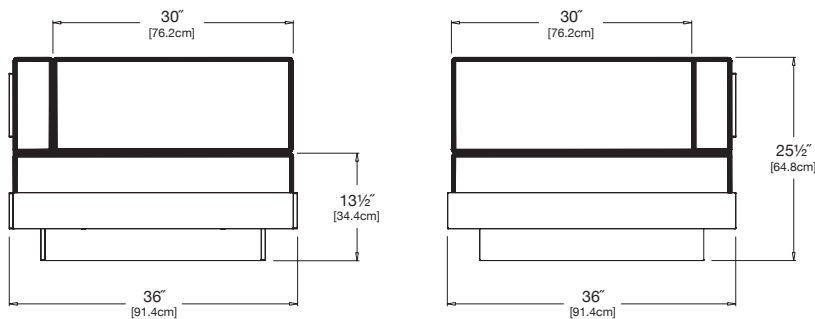

navy: 5493

collection: platform one
material: recycled HDPE
dimensions: width: 82.5" (209.6cm)
 depth: 36" (91.4cm)
 height: 25.5" (64.8cm)
weight: 114 lbs (51.7kg)

pairs well with sectional corner and ottoman.

charcoal: 40483

navy: 5493

collection: platform one
material: recycled HDPE
dimensions: width: 36" (91.4cm)
 depth: 36" (91.4cm)
 height: 25.5" (64.8cm)
weight: 68 lbs (30.8kg)

pairs well with sectional sofas and lounge.

charcoal: 40483

navy: 5493

collection: platform one
material: recycled HDPE
dimensions: width: 36" (91.4cm)
 depth: 36" (91.4cm)
 height: 25.5" (64.8cm)
weight: 45 lbs (20.4kg)

pairs well with sectional sofas and corner.