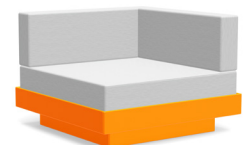

shipping: Pallet

ships knocked down

charcoal:
PO-C-(cushion code)-CG

black:
PO-C-(cushion code)-BL

cloud:
PO-C-(cushion code)-CW

leaf:
PO-C-(cushion code)-LG

apple red:
PO-C-(cushion code)-AR

driftwood:
PO-C-(cushion code)-DW

navy blue:
PO-C-(cushion code)-NB

sky:
PO-C-(cushion code)-SB

sunset:
PO-C-(cushion code)-OR

cushion codes:

regatta: 5493

silver: 40433

flax: 5492

petal: 40431