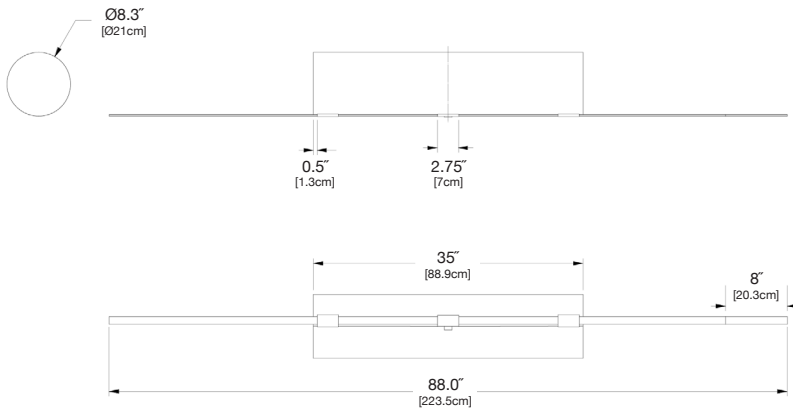

canvas flax: LL-PO-AC-BL-5492

canvas navy: LL-PO-AC-BL-5439

collection: platform one

material: sunbrella acrylic fibers

dimensions: width: $35''$ (88.9cm)
depth: $\text{Ø}8.3''$ ($\text{Ø}21.0\text{cm}$)
height: $\text{Ø}8.3''$ ($\text{Ø}21.0\text{cm}$)

weight: 6 lbs (2.7kg)

pairs well with platform one collection.

shipping weight: 6 lbs (2.7kg)

shipped standard
no assembly required