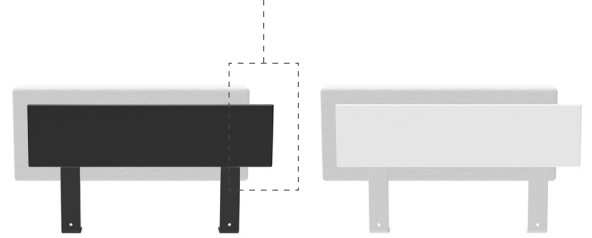

arm support extends past arm cushion to hold back cushion in place.

black:  
PO-ARM-(cushion code)-BL

cloud:  
PO-ARM-(cushion code)-CW

charcoal: PO-ARM-(cushion code)-CG

### cushion codes:

leaf:  
PO-ARM-(cushion code)-LG

apple red:  
PO-ARM-(cushion code)-AR

driftwood:  
PO-ARM-(cushion code)-DW

navy blue:  
PO-ARM-(cushion code)-NB

collection: nisswa

material: HDPE

dimensions: width: 30" (76.6cm)  
depth: 6" (15.2cm)  
height: 12" (30.5cm)

weight: 11 lbs (5.0kg)

add this accessory to sectional sofas, corner or lounge.

shipping weight: 11 lbs (5.0kg)

shipped knocked down  
some assembly required

sky:  
PO-ARM-(cushion code)-SB

sunset:  
PO-ARM-(cushion code)-OR