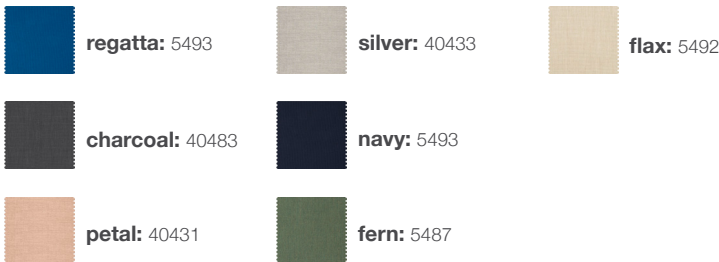

arm support extends past arm cushion to hold back cushion in place.

black:  
PO-ARM-(cushion code)-BL

cloud:  
PO-ARM-(cushion code)-CW

charcoal: PO-ARM-(cushion code)-CG

### cushion codes:

leaf:  
PO-ARM-(cushion code)-LG

apple red:  
PO-ARM-(cushion code)-AR

driftwood:  
PO-ARM-(cushion code)-DW

navy blue:  
PO-ARM-(cushion code)-NB

collection: nisswa

material: HDPE

dimensions: width: 30" (76.6cm)  
depth: 6" (15.2cm)  
height: 12" (30.5cm)