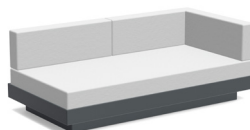

arm support extends past arm cushion to hold back cushion in place.

black:  
PO-ARM-(cushion code)-BL

cloud:  
PO-ARM-(cushion code)-CW

charcoal: PO-ARM-(cushion code)-CG

### cushion codes:

leaf:  
PO-ARM-(cushion code)-LG

apple red:  
PO-ARM-(cushion code)-AR

driftwood:  
PO-ARM-(cushion code)-DW

navy blue:  
PO-ARM-(cushion code)-NB

collection: nisswa

material: HDPE

dimensions: width: 30" (76.6cm)  
depth: 6" (15.2cm)  
height: 12" (30.5cm)

weight: 11 lbs (5.0kg)

add this accessory to sectional sofas, corner or lounge.

shipping weight: 11 lbs (5.0kg)

shipped knocked down  
some assembly required

sky:  
PO-ARM-(cushion code)-SB

sunset:  
PO-ARM-(cushion code)-OR