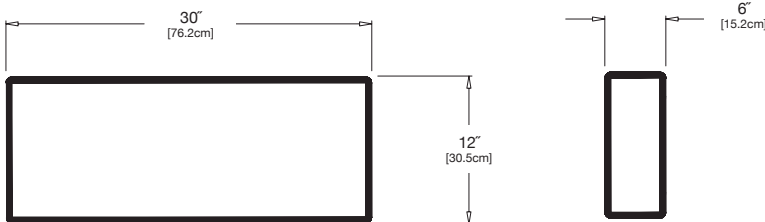

arm support extends past arm cushion to hold back cushion in place.

black:  
PO-ARM-(cushion code)-BL

cloud:  
PO-ARM-(cushion code)-CW

charcoal: PO-ARM-(cushion code)-CG

### cushion codes:

leaf:  
PO-ARM-(cushion code)-LG

apple red:  
PO-ARM-(cushion code)-AR

driftwood:  
PO-ARM-(cushion code)-DW

navy blue:  
PO-ARM-(cushion code)-NB

collection: nisswa

material: HDPE

dimensions: width: 30" (76.6cm)  
depth: 6" (15.2cm)  
height: 12" (30.5cm)

weight: 11 lbs (5.0kg)

add this accessory to sectional sofas, corner or lounge.

shipping weight: 11 lbs (5.0kg)

shipped knocked down  
some assembly required

sky:  
PO-ARM-(cushion code)-SB

sunset:  
PO-ARM-(cushion code)-OR