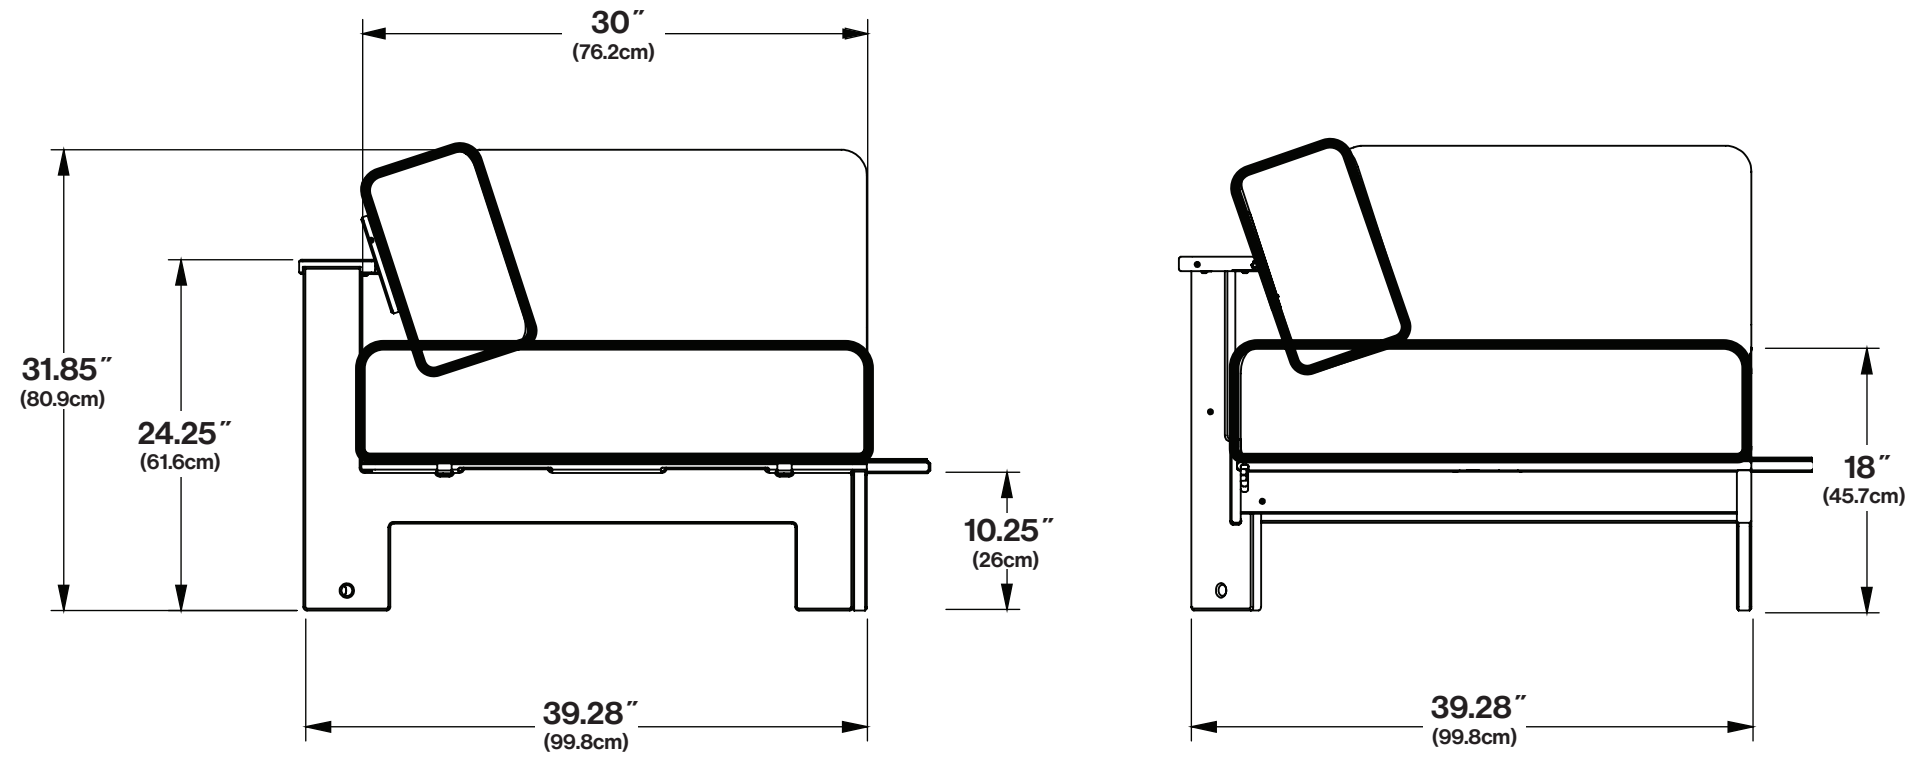

pepin corner lounge

LL-PPN-CRN-(FABRIC CODE)-(COLOR CODE)

dimensions:

width: 39.28" (99.8cm)
depth: 39.28" (99.8cm)
height: 31.85" (80.9cm)

seat dimensions:

seat width: 30" (76.2cm)
seat height: 18" (45.7cm)
arm height: 24.25" (61.6cm)

weight:

100 lbs (45.4kg)

materials:

HDPE & Sunbrella

shipping method:

oversized

assembly type:

fully assembled

Get comfortable with the Pepin Collection. Designed with a taller seat height to easily get in and out of the oversized deep seats and plush moisture-repellant Sunbrella cushions for both comfort and durability. This modular seating option works well both indoors and out and comes with marine grade snaps to secure cushions in place and hook and loop attachments to lock in your seating configuration.