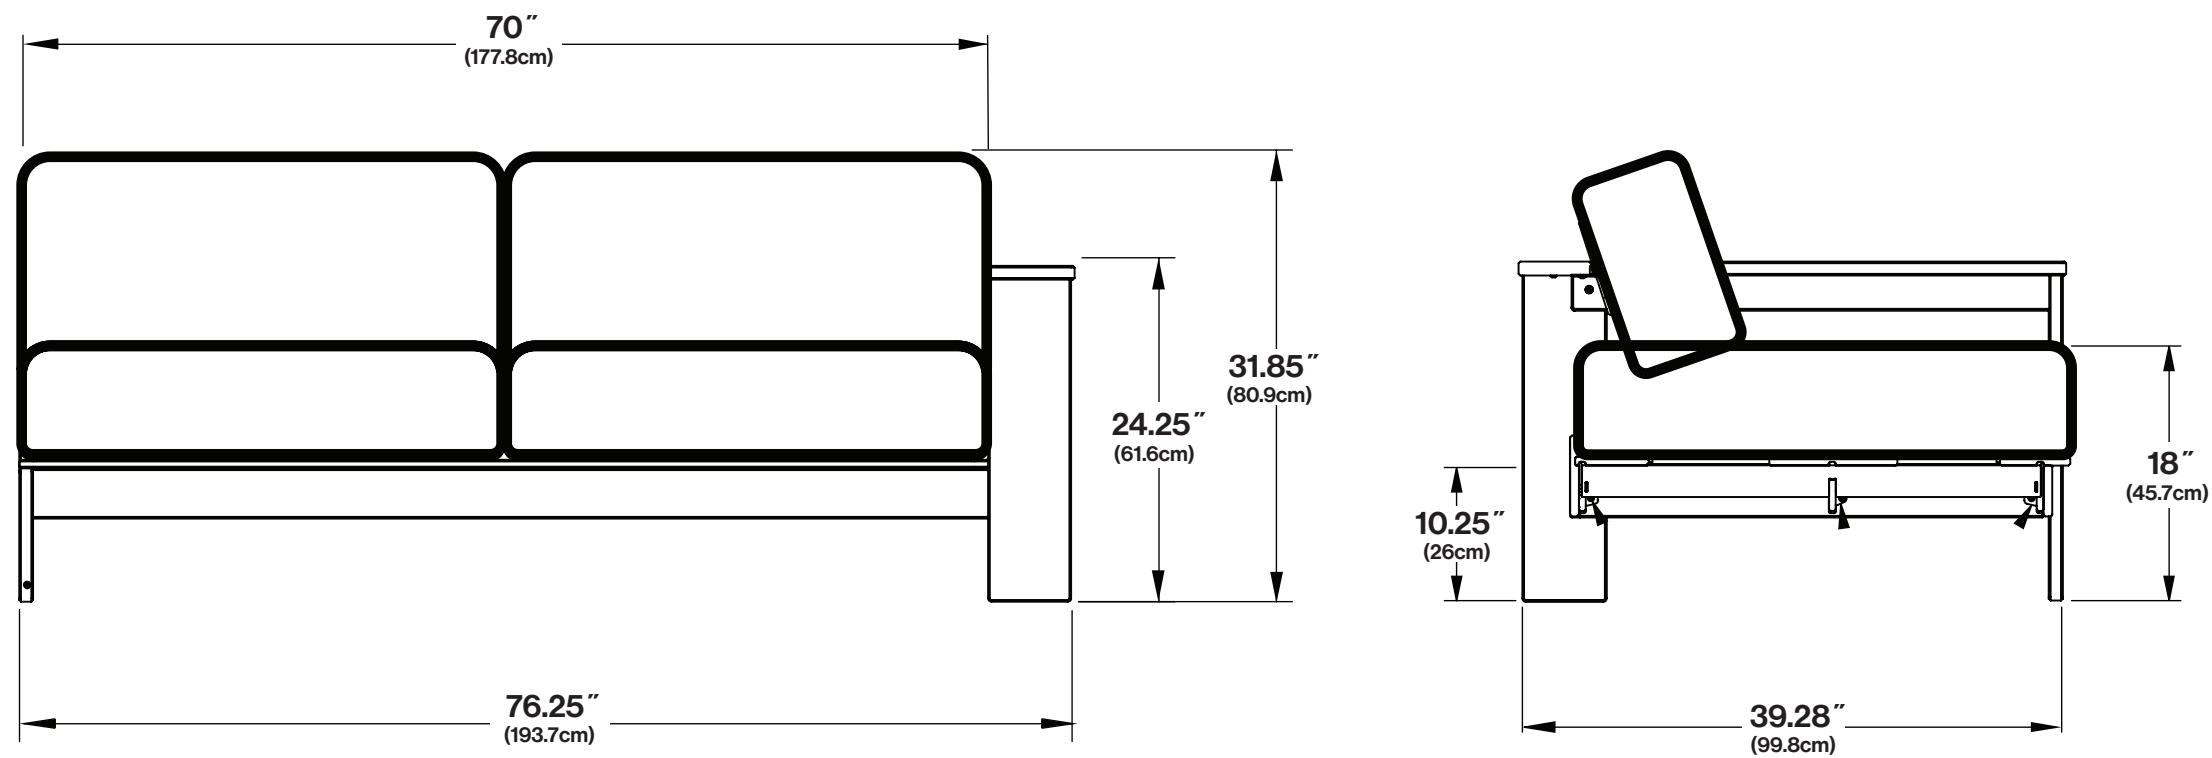

pepin left arm sofa

LL-PPN-SFALTA-(FABRIC CODE)-(COLOR CODE)

dimensions:

width: 76.25" (193.7cm)
depth: 39.28" (99.8cm)
height: 31.85" (80.9cm)

seat dimensions:

seat width: 70" (177.8cm)
seat height: 18" (45.7cm)
arm height: 24.25" (61.6cm)

weight:

165 lbs (74.8kg)

materials:

HDPE & Sunbrella

shipping method:

oversized

assembly type:

fully assembled

shipping dimensions:

pallet