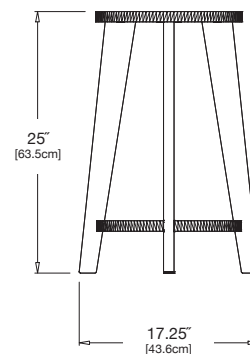

norm - dining stool

seat diameter: 14" (35.6cm)

SKU: BG-NDSR-(color code)

dimensions:
width: 15.75" (39.9cm)
depth: 15.75" (39.9cm)
height: 18" (45.7cm)

weight:
11 lbs (5.0kg)

use with:
alfresco dining tables

shipping dimensions: 18" x 14" x 4"
shipping weight: 12.5 lbs (5.7kg)

norm - counter stool

seat diameter: 14" (35.6cm)

SKU: BG-NCSR-(color code)

dimensions:
width: 17.25" (43.6cm)
depth: 17.25" (43.6cm)
height: 25" (63.5cm)

weight:
15 lbs (6.8kg)

use with:
alfresco counter table

shipping dimensions: 35" x 16" x 5"
shipping weight: 17 lbs (7.7kg)

norm - bar stool

seat diameter: 14" (35.6cm)

SKU: BG-NBSR-(color code)

dimensions:
width: 18.25" (46.2cm)
depth: 18.25" (46.2cm)
height: 30" (76.2cm)

weight:
16 lbs (7.7kg)

use with:
alfresco bar table

shipping dimensions: 36" x 16" x 5"
shipping weight: 18 lbs (8.2kg)