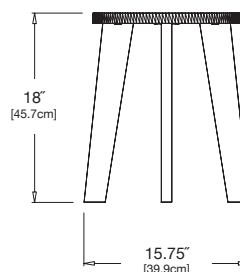

norm - dining stool

seat diameter: 14" (35.6cm)

SKU: BG-NDSR-(color code)

dimensions:
width: 15.75" (39.9cm)
depth: 15.75" (39.9cm)
height: 18" (45.7cm)

weight:
11 lbs (5.0kg)

use with:
alfresco dining tables

shipping dimensions: 18" x 14" x 4"
shipping weight: 12.5 lbs (5.7kg)

norm - counter stool

seat diameter: 14" (35.6cm)

SKU: BG-NCSR-(color code)

dimensions:
width: 17.25" (43.6cm)
depth: 17.25" (43.6cm)
height: 25" (63.5cm)

weight:
15 lbs (6.8kg)

use with:
alfresco counter table

shipping dimensions: 35" x 16" x 5"
shipping weight: 17 lbs (7.7kg)

norm - bar stool

seat diameter: 14" (35.6cm)

SKU: BG-NBSR-(color code)

dimensions:
width: 18.25" (46.2cm)
depth: 18.25" (46.2cm)
height: 30" (76.2cm)

weight:
16 lbs (7.7kg)

use with:
alfresco bar table

shipping dimensions: 36" x 16" x 5"
shipping weight: 18 lbs (8.2kg)