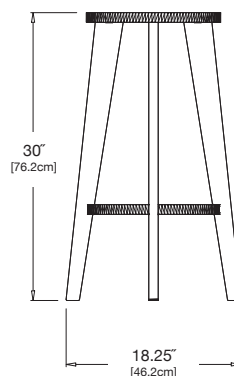

norm - dining stool

seat diameter: 14" (35.6cm)

SKU: BG-NDSR-(color code)

dimensions:
width: 15.75" (39.9cm)
depth: 15.75" (39.9cm)
height: 18" (45.7cm)

weight:
11 lbs (5.0kg)

use with:
alfresco dining tables

shipping dimensions: 18" x 14" x 4"
shipping weight: 12.5 lbs (5.7kg)

norm - counter stool

seat diameter: 14" (35.6cm)

SKU: BG-NCSR-(color code)

dimensions:
width: 17.25" (43.6cm)
depth: 17.25" (43.6cm)
height: 25" (63.5cm)

weight:
15 lbs (6.8kg)

use with:
alfresco counter table

shipping dimensions: 35" x 16" x 5"
shipping weight: 17 lbs (7.7kg)

norm - bar stool

seat diameter: 14" (35.6cm)

SKU: BG-NBSR-(color code)

dimensions:
width: 18.25" (46.2cm)
depth: 18.25" (46.2cm)
height: 30" (76.2cm)

weight:
16 lbs (7.7kg)

use with:
alfresco bar table

shipping dimensions: 36" x 16" x 5"
shipping weight: 18 lbs (8.2kg)