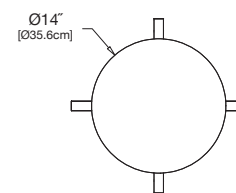

norm - dining stool

seat diameter: 14" (35.6cm)

SKU: BG-NDSR-(color code)

dimensions:
width: 15.75" (39.9cm)
depth: 15.75" (39.9cm)
height: 18" (45.7cm)

weight:
11 lbs (5.0kg)

use with:
alfresco dining tables

shipping dimensions: 18" x 14" x 4"
shipping weight: 12.5 lbs (5.7kg)

norm - counter stool

seat diameter: 14" (35.6cm)

SKU: BG-NCSR-(color code)

dimensions:
width: 17.25" (43.6cm)
depth: 17.25" (43.6cm)
height: 25" (63.5cm)

weight:
15 lbs (6.8kg)

use with:
alfresco counter table

shipping dimensions: 35" x 16" x 5"
shipping weight: 17 lbs (7.7kg)

norm - bar stool

seat diameter: 14" (35.6cm)

SKU: BG-NBSR-(color code)

dimensions:
width: 18.25" (46.2cm)
depth: 18.25" (46.2cm)
height: 30" (76.2cm)

weight:
16 lbs (7.7kg)

use with:
alfresco bar table

shipping dimensions: 36" x 16" x 5"
shipping weight: 18 lbs (8.2kg)