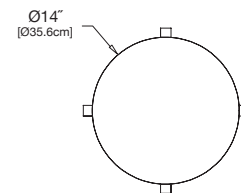

norm - dining stool

seat diameter: 14" (35.6cm)

SKU: BG-NDSR-(color code)

dimensions:
width: 15.75" (39.9cm)
depth: 15.75" (39.9cm)
height: 18" (45.7cm)

weight:
11 lbs (5.0kg)

use with:
alfresco dining tables

shipping dimensions: 18" x 14" x 4"
shipping weight: 12.5 lbs (5.7kg)

norm - counter stool

seat diameter: 14" (35.6cm)

SKU: BG-NCSR-(color code)

dimensions:
width: 17.25" (43.6cm)
depth: 17.25" (43.6cm)
height: 25" (63.5cm)

weight:
15 lbs (6.8kg)

use with:
alfresco counter table

shipping dimensions: 35" x 16" x 5"
shipping weight: 17 lbs (7.7kg)

norm - bar stool

seat diameter: 14" (35.6cm)

SKU: BG-NBSR-(color code)

dimensions:
width: 18.25" (46.2cm)
depth: 18.25" (46.2cm)
height: 30" (76.2cm)

weight:
16 lbs (7.7kg)

use with:
alfresco bar table

shipping dimensions: 36" x 16" x 5"
shipping weight: 18 lbs (8.2kg)