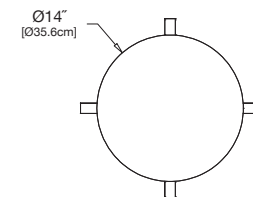

norm - dining stool

seat diameter: 14" (35.6cm)

SKU: BG-NDSR-(color code)

dimensions:
width: 15.75" (39.9cm)
depth: 15.75" (39.9cm)
height: 18" (45.7cm)

weight:
11 lbs (5.0kg)

use with:
alfresco dining tables

shipping dimensions: 18" x 14" x 4"
shipping weight: 12.5 lbs (5.7kg)

norm - counter stool

seat diameter: 14" (35.6cm)

SKU: BG-NCSR-(color code)

dimensions:
width: 17.25" (43.6cm)
depth: 17.25" (43.6cm)
height: 25" (63.5cm)

weight:
15 lbs (6.8kg)

use with:
alfresco counter table

shipping dimensions: 35" x 16" x 5"
shipping weight: 17 lbs (7.7kg)

norm - bar stool

seat diameter: 14" (35.6cm)

SKU: BG-NBSR-(color code)

dimensions:
width: 18.25" (46.2cm)
depth: 18.25" (46.2cm)
height: 30" (76.2cm)

weight:
16 lbs (7.7kg)

use with:
alfresco bar table

shipping dimensions: 36" x 16" x 5"
shipping weight: 18 lbs (8.2kg)