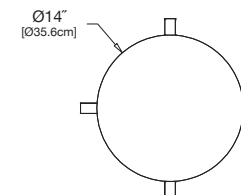

norm - dining stool

seat diameter: 14" (35.6cm)

SKU: BG-NDSR-(color code)

dimensions:
width: 15.75" (39.9cm)
depth: 15.75" (39.9cm)
height: 18" (45.7cm)

weight:
11 lbs (5.0kg)

use with:
alfresco dining tables

shipping dimensions: 18" x 14" x 4"
shipping weight: 12.5 lbs (5.7kg)

norm - counter stool

seat diameter: 14" (35.6cm)

SKU: BG-NCSR-(color code)

dimensions:
width: 17.25" (43.6cm)
depth: 17.25" (43.6cm)
height: 25" (63.5cm)

weight:
15 lbs (6.8kg)

use with:
alfresco counter table

shipping dimensions: 35" x 16" x 5"
shipping weight: 17 lbs (7.7kg)

norm - bar stool

seat diameter: 14" (35.6cm)

SKU: BG-NBSR-(color code)

dimensions:
width: 18.25" (46.2cm)
depth: 18.25" (46.2cm)
height: 30" (76.2cm)

weight:
16 lbs (7.7kg)

use with:
alfresco bar table

shipping dimensions: 36" x 16" x 5"
shipping weight: 18 lbs (8.2kg)