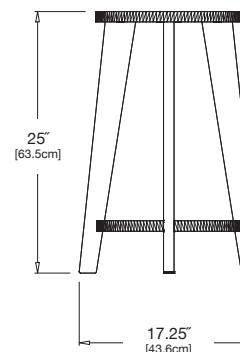

norm - dining stool

seat diameter: 14" (35.6cm)

SKU: BG-NDSR-(color code)

dimensions:
width: 15.75" (39.9cm)
depth: 15.75" (39.9cm)
height: 18" (45.7cm)

weight:
11 lbs (5.0kg)

use with:
alfresco dining tables

shipping dimensions: 18" x 14" x 4"
shipping weight: 12.5 lbs (5.7kg)

norm - counter stool

seat diameter: 14" (35.6cm)

SKU: BG-NCSR-(color code)

dimensions:
width: 17.25" (43.6cm)
depth: 17.25" (43.6cm)
height: 25" (63.5cm)

weight:
15 lbs (6.8kg)

use with:
alfresco counter table

shipping dimensions: 35" x 16" x 5"
shipping weight: 17 lbs (7.7kg)

norm - bar stool

seat diameter: 14" (35.6cm)

SKU: BG-NBSR-(color code)

dimensions:
width: 18.25" (46.2cm)
depth: 18.25" (46.2cm)
height: 30" (76.2cm)

weight:
16 lbs (7.7kg)

use with:
alfresco bar table

shipping dimensions: 36" x 16" x 5"
shipping weight: 18 lbs (8.2kg)