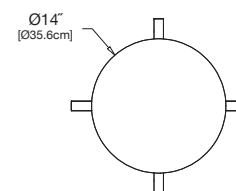

norm - dining stool

seat diameter: 14" (35.6cm)

SKU: BG-NDSR-(color code)

dimensions:
width: 15.75" (39.9cm)
depth: 15.75" (39.9cm)
height: 18" (45.7cm)

weight:
11 lbs (5.0kg)

use with:
alfresco dining tables

shipping dimensions: 18" x 14" x 4"
shipping weight: 12.5 lbs (5.7kg)

norm - counter stool

seat diameter: 14" (35.6cm)

SKU: BG-NCSR-(color code)

dimensions:
width: 17.25" (43.6cm)
depth: 17.25" (43.6cm)
height: 25" (63.5cm)

weight:
15 lbs (6.8kg)

use with:
alfresco counter table

shipping dimensions: 35" x 16" x 5"
shipping weight: 17 lbs (7.7kg)

norm - bar stool

seat diameter: 14" (35.6cm)

SKU: BG-NBSR-(color code)

dimensions:
width: 18.25" (46.2cm)
depth: 18.25" (46.2cm)
height: 30" (76.2cm)

weight:
16 lbs (7.7kg)

use with:
alfresco bar table

shipping dimensions: 36" x 16" x 5"
shipping weight: 18 lbs (8.2kg)