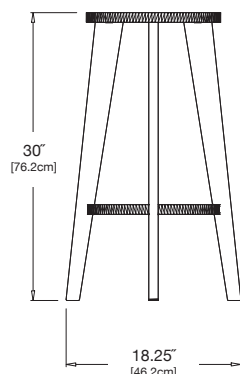

norm - dining stool

seat diameter: 14" (35.6cm)

SKU: BG-NDSR-(color code)

dimensions:
width: 15.75" (39.9cm)
depth: 15.75" (39.9cm)
height: 18" (45.7cm)

weight:
11 lbs (5.0kg)

use with:
alfresco dining tables

shipping dimensions: 18" x 14" x 4"
shipping weight: 12.5 lbs (5.7kg)

norm - counter stool

seat diameter: 14" (35.6cm)

SKU: BG-NCSR-(color code)

dimensions:
width: 17.25" (43.6cm)
depth: 17.25" (43.6cm)
height: 25" (63.5cm)

weight:
15 lbs (6.8kg)

use with:
alfresco counter table

shipping dimensions: 35" x 16" x 5"
shipping weight: 17 lbs (7.7kg)

norm - bar stool

seat diameter: 14" (35.6cm)

SKU: BG-NBSR-(color code)

dimensions:
width: 18.25" (46.2cm)
depth: 18.25" (46.2cm)
height: 30" (76.2cm)

weight:
16 lbs (7.7kg)

use with:
alfresco bar table

shipping dimensions: 36" x 16" x 5"
shipping weight: 18 lbs (8.2kg)