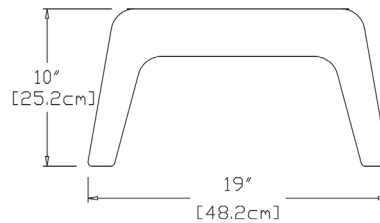

SKU: NO-NO9O-(color code)

dimensions:

width: 17.5" (44.5cm)

depth: 19" (48.2cm)

height: 10" (25.2cm)

weight:

12 lbs (5.4kg)

use with:

no. 9 chair or sofa

shipping dimensions: 24" x 14" x 4"
shipping weight: 14 lbs (6.4kg)

lollygagger ottoman

SKU: LC-LO-(color code)

dimensions:

width: 16" (40.6cm)

depth: 16" (40.6cm)

height: 9" (23.0cm)

SKU: RR-O-(color code)

dimensions:

width: 19.5" (49.5cm)

depth: 18" (45.5cm)

height: 12" (30.4cm)

weight:

16 lbs (7.3kg)

use with: