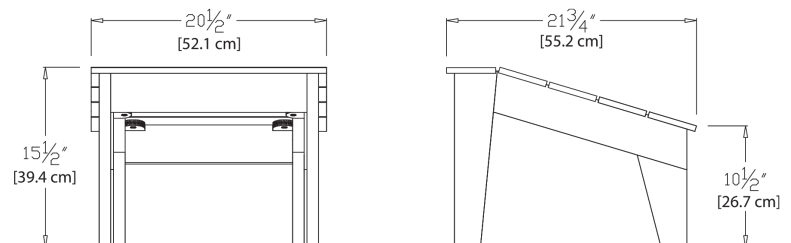

use with:

deck chair

shipping dimensions: 22" x 10" x 4"
shipping weight: 10.5 lbs (4.8 kg)