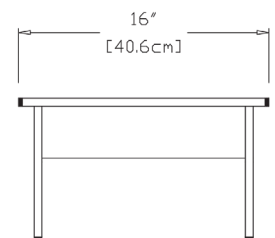

SKU: NO-NO9O-(color code)

dimensions:

width: 17.5" (44.5cm)

depth: 19" (48.2cm)

height: 10" (25.2cm)

weight:

12 lbs (5.4kg)

use with:

no. 9 chair or sofa

shipping dimensions: 24" x 14" x 4"
shipping weight: 14 lbs (6.4kg)

lollygagger ottoman

SKU: LC-LO-(color code)

dimensions:

width: 16" (40.6cm)

depth: 16" (40.6cm)

height: 9" (23.0cm)

weight:

9 lbs (4.1kg)

use with:

lollygagger chairs or sofas

shipping dimensions: 18" x 18" x 4"
shipping weight: 6 lbs (2.7kg)

rapson

deck

black: color code BL

SKU: RR-O-(color code)

dimensions:

width: 19.5" (49.5cm)

depth: 18" (45.5cm)

height: 12" (30.4cm)

weight:

16 lbs (7.3kg)

use with: