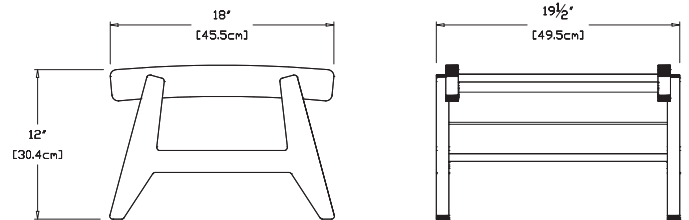

SKU: NO-NO9O-(color code)

dimensions:

width: 17.5" (44.5cm)

depth: 19" (48.2cm)

height: 10" (25.2cm)

weight:

12 lbs (5.4kg)

use with:

SKU: RR-O-(color code)

dimensions:

width: 19.5" (49.5cm)

depth: 18" (45.5cm)

height: 12" (30.4cm)

weight:

16 lbs (7.3kg)

use with:

rapson lounge

shipping dimensions: 20" x 20" x 4"
shipping weight: 18 lbs (8.2kg)

deck chair ottoman

SKU: LG-DCO-(color code)

dimensions:

width: 20.5" (52.0cm)

depth: 21.75" (55.2cm)

height: 15.5" (39.4cm)