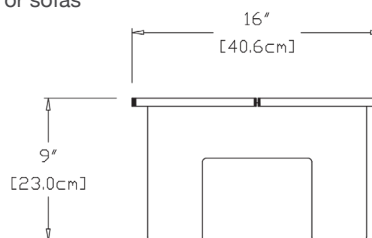

use with:

lollygagger chairs or sofas

shipping dimensions: 18" x 18" x 4"
shipping weight: 6 lbs (2.7kg)