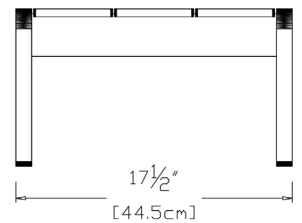

SKU: NO-NO9O-(color code)

dimensions:

width: 17.5" (44.5cm)

depth: 19" (48.2cm)

height: 10" (25.2cm)

weight:

12 lbs (5.4kg)

use with:

no. 9 chair or sofa

shipping dimensions: 24" x 14" x 4"
shipping weight: 14 lbs (6.4kg)

lollygagger ottoman

SKU: LC-LO-(color code)

dimensions:

width: 16" (40.6cm)

depth: 16" (40.6cm)

height: 9" (23.0cm)

SKU: RR-O-(color code)

dimensions:

width: 19.5" (49.5cm)

depth: 18" (45.5cm)

height: 12" (30.4cm)

weight:

16 lbs (7.3kg)

use with: