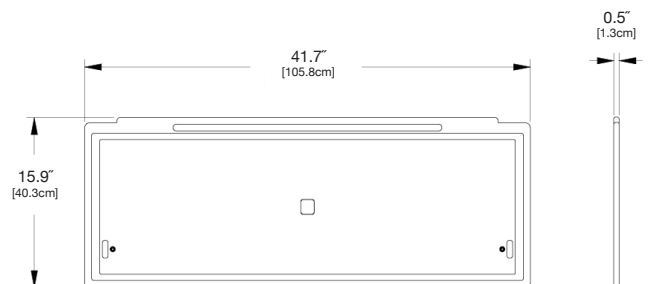

single lid

SKU: MD-AC-SNGL-(color code)

dimensions:

width: 15.1" (38.4cm)
depth: 15.5" (39.2cm)
height: 0.5" (1.3cm)

weight:

4 lbs (1.8kg)

use with:

mondo single planter

shipping dimensions: 17" × 16.5" × 2.5"
shipping weight: 5 lbs (2.3kg)

double lid

SKU: MD-AC-DBLL-(color code)

dimensions:

width: 28.5" (72.4cm)
depth: 15.9" (40.3cm)
height: 0.5" (1.3cm)

weight:

7 lbs (3.2kg)

use with:

mondo double planter

shipping dimensions: 28.5" × 18.5" × 1.5"
shipping weight: 9 lbs (4.1kg)

triple lid

SKU: MD-AC-TPLL-(color code)

dimensions:

width: 41.7" (105.8cm)
depth: 15.9" (40.3cm)
height: 0.5" (1.3cm)

weight:

10.5 lbs (4.8kg)

use with:

mondo triple planter

shipping dimensions: 44" × 18.5" × 1.5"
shipping weight: 13 lbs (5.9kg)