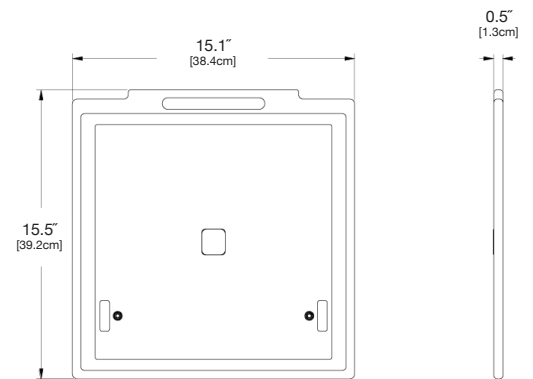

single lid

SKU: MD-AC-SNGL-(color code)

dimensions:

width: 15.1" (38.4cm)
depth: 15.5" (39.2cm)
height: 0.5" (1.3cm)

weight:

4 lbs (1.8kg)

use with:

mondo single planter

shipping dimensions: 17" × 16.5" × 2.5"
shipping weight: 5 lbs (2.3kg)

double lid

SKU: MD-AC-DBLL-(color code)

dimensions:

width: 28.5" (72.4cm)
depth: 15.9" (40.3cm)
height: 0.5" (1.3cm)

weight:

7 lbs (3.2kg)

use with:

mondo double planter

shipping dimensions: 28.5" × 18.5" × 1.5"
shipping weight: 9 lbs (4.1kg)

triple lid

SKU: MD-AC-TPLL-(color code)

dimensions:

width: 41.7" (105.8cm)
depth: 15.9" (40.3cm)
height: 0.5" (1.3cm)

weight:

10.5 lbs (4.8kg)

use with:

mondo triple planter

shipping dimensions: 44" × 18.5" × 1.5"
shipping weight: 13 lbs (5.9kg)