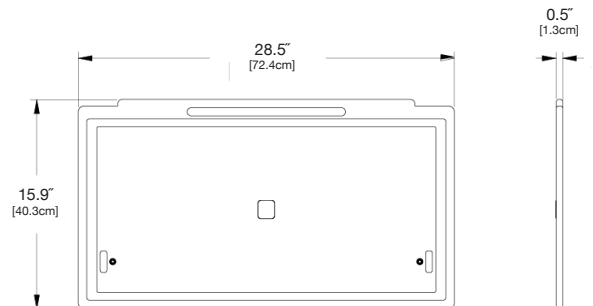

single lid

SKU: MD-AC-SNGL-(color code)

dimensions:

width: 15.1" (38.4cm)
depth: 15.5" (39.2cm)
height: 0.5" (1.3cm)

weight:

4 lbs (1.8kg)

use with:

mondo single planter

shipping dimensions: 17" × 16.5" × 2.5"
shipping weight: 5 lbs (2.3kg)

double lid

SKU: MD-AC-DBLL-(color code)

dimensions:

width: 28.5" (72.4cm)
depth: 15.9" (40.3cm)
height: 0.5" (1.3cm)

weight:

7 lbs (3.2kg)

use with:

mondo double planter

shipping dimensions: 28.5" × 18.5" × 1.5"
shipping weight: 9 lbs (4.1kg)

triple lid

SKU: MD-AC-TPLL-(color code)

dimensions:

width: 41.7" (105.8cm)
depth: 15.9" (40.3cm)
height: 0.5" (1.3cm)

weight:

10.5 lbs (4.8kg)

use with:

mondo triple planter

shipping dimensions: 44" × 18.5" × 1.5"
shipping weight: 13 lbs (5.9kg)