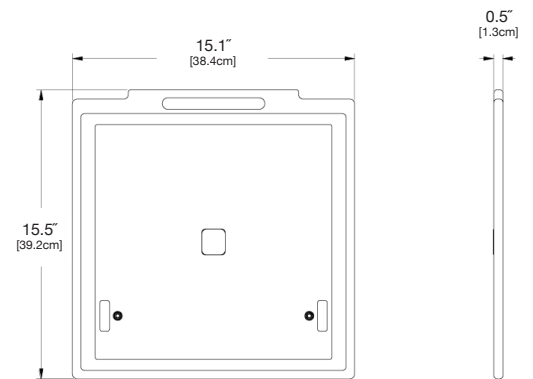

single lid

SKU: MD-AC-SNGL-(color code)

dimensions:

width: 15.1" (38.4cm)
depth: 15.5" (39.2cm)
height: 0.5" (1.3cm)

weight:

4 lbs (1.8kg)

use with:

mondo single planter

shipping dimensions: 17" × 16.5" × 2.5"
shipping weight: 5 lbs (2.3kg)

double lid

SKU: MD-AC-DBLL-(color code)

dimensions:

width: 28.5" (72.4cm)
depth: 15.9" (40.3cm)
height: 0.5" (1.3cm)

weight:

7 lbs (3.2kg)

use with:

mondo double planter

shipping dimensions: 28.5" × 18.5" × 1.5"
shipping weight: 9 lbs (4.1kg)

triple lid

SKU: MD-AC-TPLL-(color code)

dimensions:

width: 41.7" (105.8cm)
depth: 15.9" (40.3cm)
height: 0.5" (1.3cm)

weight:

10.5 lbs (4.8kg)

use with:

mondo triple planter

shipping dimensions: 44" × 18.5" × 1.5"
shipping weight: 13 lbs (5.9kg)

single

SKU: FC-MS14G-(color code)

dimensions:
width: 14" (35.6cm)
depth: 13.75" (34.6cm)
height: 17" (43.2cm)