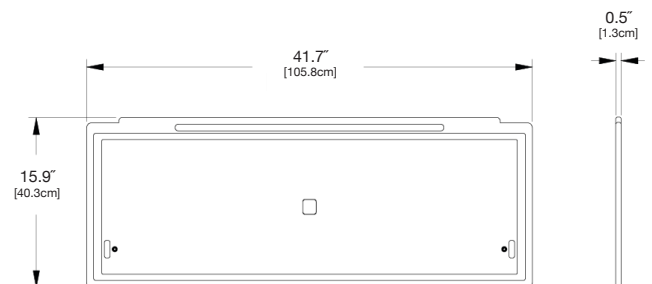

shipping dimensions: 17" × 16.5" × 2.5"
shipping weight: 5 lbs (2.3kg)

double lid

SKU: MD-AC-DBLL-(color code)

dimensions:

width: 28.5" (72.4cm)
depth: 15.9" (40.3cm)
height: 0.5" (1.3cm)

weight:

7 lbs (3.2kg)

use with:

mondo double planter

shipping dimensions: 28.5" × 18.5" × 1.5"
shipping weight: 9 lbs (4.1kg)

triple lid

SKU: MD-AC-TPLL-(color code)

dimensions:

width: 41.7" (105.8cm)
depth: 15.9" (40.3cm)
height: 0.5" (1.3cm)

weight:

10.5 lbs (4.8kg)

use with:

mondo triple planter

shipping dimensions: 44" × 18.5" × 1.5"
shipping weight: 13 lbs (5.9kg)

single

SKU: FC-MS14G-(color code)

dimensions:
width: 14" (35.6cm)
depth: 13.75" (34.6cm)
height: 17" (43.2cm)

weight:
18 lbs (8.2kg)

use with:
mondo lid
single

shipping dimensions: 18" x 18" x 4"
shipping weight: 21 lbs (9.5kg)

double

SKU: FC-MG28G-(color code)

dimensions:
width: 27.25" (68.9cm)
depth: 13.75" (34.6cm)
height: 17" (43.2cm)