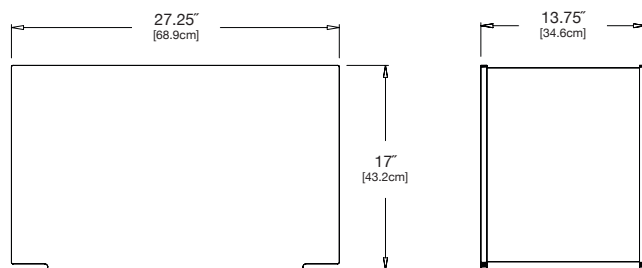

shipping dimensions: 17" × 16.5" × 2.5"
shipping weight: 5 lbs (2.3kg)

double lid

SKU: MD-AC-DBLL-(color code)

dimensions:

width: 28.5" (72.4cm)
depth: 15.9" (40.3cm)
height: 0.5" (1.3cm)

weight:

7 lbs (3.2kg)

weight:

10.5 lbs (4.8kg)

use with:

mondo triple planter

shipping dimensions: 44" × 18.5" × 1.5"
shipping weight: 13 lbs (5.9kg)

single

SKU: FC-MS14G-(color code)

dimensions:
width: 14" (35.6cm)
depth: 13.75" (34.6cm)
height: 17" (43.2cm)

weight:
18 lbs (8.2kg)

use with:
mondo lid
single

shipping dimensions: 18" x 18" x 4"
shipping weight: 21 lbs (9.5kg)

double

SKU: FC-MG28G-(color code)

dimensions:
width: 27.25" (68.9cm)
depth: 13.75" (34.6cm)
height: 17" (43.2cm)

weight:
27 lbs (12.2kg)

use with:
mondo lid
double

shipping dimensions: 28" x 17" x 5"
shipping weight: 33 lbs (15.0kg)

triple

SKU: FC-MT40G-(color code)

dimensions:
width: 40.25" (102.2cm)
depth: 13.75" (34.6cm)
height: 17" (43.2cm)