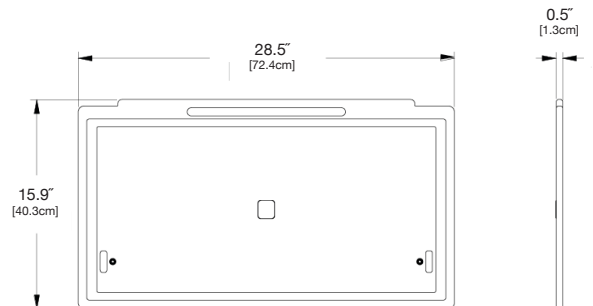

shipping dimensions: 17" × 16.5" × 2.5"
shipping weight: 5 lbs (2.3kg)

double lid

SKU: MD-AC-DBLL-(color code)

dimensions:

width: 28.5" (72.4cm)
depth: 15.9" (40.3cm)
height: 0.5" (1.3cm)

weight:

7 lbs (3.2kg)

use with:

mondo double planter

shipping dimensions: 28.5" × 18.5" × 1.5"
shipping weight: 9 lbs (4.1kg)

triple lid

SKU: MD-AC-TPLL-(color code)

dimensions:

width: 41.7" (105.8cm)
depth: 15.9" (40.3cm)
height: 0.5" (1.3cm)

weight:

10.5 lbs (4.8kg)

use with:

mondo triple planter

shipping dimensions: 44" × 18.5" × 1.5"
shipping weight: 13 lbs (5.9kg)

single

SKU: FC-MS14G-(color code)

dimensions:
width: 14" (35.6cm)
depth: 13.75" (34.6cm)
height: 17" (43.2cm)

weight:
18 lbs (8.2kg)

use with:
mondo lid
single

shipping dimensions: 18" x 18" x 4"
shipping weight: 21 lbs (9.5kg)

double

SKU: FC-MG28G-(color code)

dimensions:
width: 27.25" (68.9cm)
depth: 13.75" (34.6cm)
height: 17" (43.2cm)