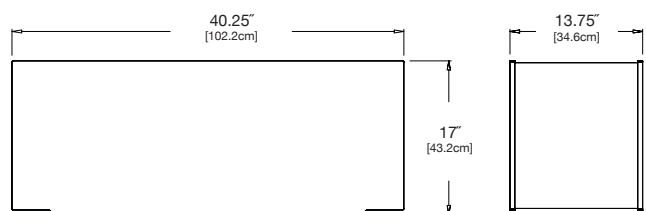

use with:
mondo lid
triple

shipping dimensions: 18" x 8" x 48"
shipping weight: 46 lbs (20.9kg)