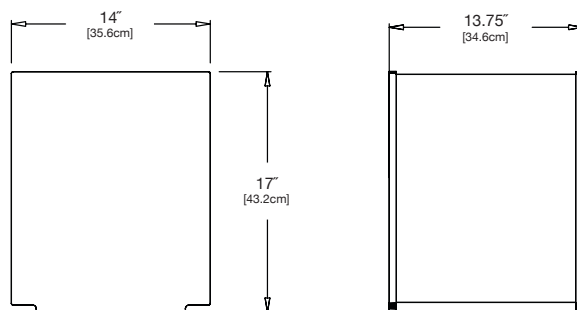

shipping dimensions: 17" × 16.5" × 2.5"
shipping weight: 5 lbs (2.3kg)

double lid

SKU: MD-AC-DBLL-(color code)

dimensions:

width: 28.5" (72.4cm)
depth: 15.9" (40.3cm)
height: 0.5" (1.3cm)

weight:

7 lbs (3.2kg)

use with:

mondo double planter

shipping dimensions: 28.5" × 18.5" × 1.5"
shipping weight: 9 lbs (4.1kg)

triple lid

SKU: MD-AC-TPLL-(color code)

dimensions:

width: 41.7" (105.8cm)
depth: 15.9" (40.3cm)
height: 0.5" (1.3cm)

weight:

10.5 lbs (4.8kg)

use with:

mondo triple planter

shipping dimensions: 44" × 18.5" × 1.5"
shipping weight: 13 lbs (5.9kg)

single

SKU: FC-MS14G-(color code)

dimensions:
width: 14" (35.6cm)
depth: 13.75" (34.6cm)
height: 17" (43.2cm)

weight:
18 lbs (8.2kg)

use with:
mondo lid
single

shipping dimensions: 18" x 18" x 4"
shipping weight: 21 lbs (9.5kg)

double

SKU: FC-MG28G-(color code)

dimensions:
width: 27.25" (68.9cm)
depth: 13.75" (34.6cm)
height: 17" (43.2cm)