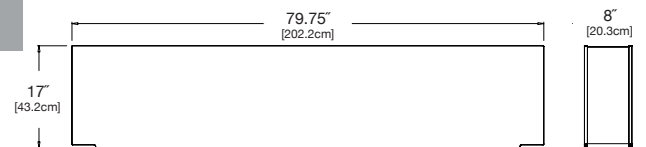

use with:
mondo skinny planters

shipping dimensions: 18" x 8" x 48"
shipping weight: 46 lbs (20.9kg)

mondo quad skinny

SKU: FC-M4S-(color code)

dimensions:
width: 53.5" (135.6cm)
depth: 8" (20.3cm)
height: 17" (43.2cm)

weight:
44.2 lbs (20.0kg)

use with:
mondo skinny planters

shipping dimensions: 18.5" x 4.5" x 54.5"
shipping weight: 52.4 lbs (23.7kg)

mondo quint skinny

SKU: FC-M5S-(color code)

dimensions:
width: 66.5" (168.9cm)
depth: 8" (20.3cm)
height: 17" (43.2cm)

weight:
55 lbs (24.9kg)

use with:
mondo skinny planters

shipping dimensions: 18.5" x 4.5" x 68"
shipping weight: 65.5lbs (29.7kg)

mondo six skinny

SKU: FC-M6S-(color code)

dimensions:
width: 79.75 (202.2cm)
depth: 8" (20.3cm)
height: 17" (43.2cm)

weight:
50 lbs (22.7kg)

use with:
mondo skinny planters

shipping dimensions: pallet
shipping weight: 82 lbs (37.1kg)

mondo seven skinny

SKU: FC-M7S-(color code)

dimensions:
width: 92.75" (235.6cm)
depth: 8" (20.3cm)
height: 17" (43.2cm)