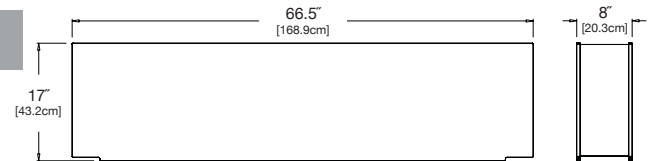

use with:
mondo skinny planters

shipping dimensions: 18" x 8" x 48"
shipping weight: 46 lbs (20.9kg)

mondo quad skinny

SKU: FC-M4S-(color code)

dimensions:
width: 53.5" (135.6cm)
depth: 8" (20.3cm)
height: 17" (43.2cm)

weight:
44.2 lbs (20.0kg)

use with:
mondo skinny planters

shipping dimensions: 18.5" x 4.5" x 54.5"
shipping weight: 52.4 lbs (23.7kg)

mondo quint skinny

SKU: FC-M5S-(color code)

dimensions:
width: 66.5" (168.9cm)
depth: 8" (20.3cm)
height: 17" (43.2cm)

weight:
55 lbs (24.9kg)

use with:
mondo skinny planters

shipping dimensions: 18.5" x 4.5" x 68"
shipping weight: 65.5lbs (29.7kg)

mondo six skinny

SKU: FC-M6S-(color code)

dimensions:
width: 79.75 (202.2cm)
depth: 8" (20.3cm)
height: 17" (43.2cm)

weight:
50 lbs (22.7kg)

use with:
mondo skinny planters

shipping dimensions: pallet
shipping weight: 82 lbs (37.1kg)

mondo seven skinny

SKU: FC-M7S-(color code)

dimensions:
width: 92.75" (235.6cm)
depth: 8" (20.3cm)
height: 17" (43.2cm)