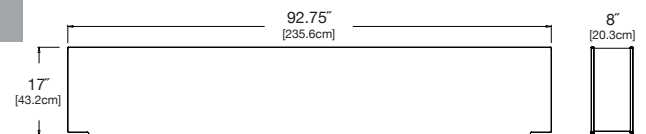

mondo seven skinny

SKU: FC-M7S-(color code)

dimensions:
width: 92.75" (235.6cm)
depth: 8" (20.3cm)
height: 17" (43.2cm)

weight:
74 lbs (33.5kg)