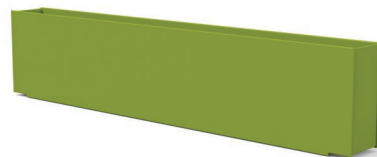

use with:
mondo skinny planters

shipping dimensions: 18" x 8" x 48"
shipping weight: 46 lbs (20.9kg)

mondo quad skinny

SKU: FC-M4S-(color code)

dimensions:
width: 53.5" (135.6cm)
depth: 8" (20.3cm)
height: 17" (43.2cm)

weight:
44.2 lbs (20.0kg)

use with:
mondo skinny planters

shipping dimensions: 18.5" x 4.5" x 54.5"
shipping weight: 52.4 lbs (23.7kg)

mondo quint skinny

SKU: FC-M5S-(color code)

dimensions:
width: 66.5" (168.9cm)
depth: 8" (20.3cm)
height: 17" (43.2cm)

weight:
55 lbs (24.9kg)

use with:
mondo skinny planters

shipping dimensions: 18.5" x 4.5" x 68"
shipping weight: 65.5lbs (29.7kg)

mondo six skinny

SKU: FC-M6S-(color code)

dimensions:
width: 79.75 (202.2cm)
depth: 8" (20.3cm)
height: 17" (43.2cm)