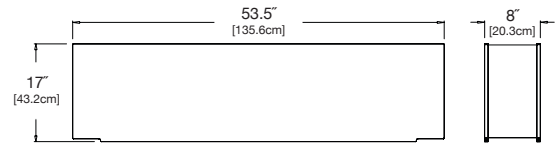

collection:
planter

material:
HDPE

shipped flat packed
some assembly required

mondo triple skinny

SKU: FC-ST-(color code)

dimensions:
width: 40.25 (102.2cm)
depth: 8" (20.3cm)
height: 17" (43.2cm)

weight:
37 lbs (16.8kg)

use with:
mondo skinny planters

shipping dimensions: 18" x 8" x 48"
shipping weight: 46 lbs (20.9kg)

mondo quad skinny

SKU: FC-M4S-(color code)

dimensions:
width: 53.5" (135.6cm)
depth: 8" (20.3cm)
height: 17" (43.2cm)

weight:
44.2 lbs (20.0kg)

use with:
mondo skinny planters

shipping dimensions: 18.5" x 4.5" x 54.5"
shipping weight: 52.4 lbs (23.7kg)

mondo quint skinny

SKU: FC-M5S-(color code)

dimensions:
width: 66.5" (168.9cm)
depth: 8" (20.3cm)
height: 17" (43.2cm)

weight:
55 lbs (24.9kg)

use with:
mondo skinny planters

shipping dimensions: 18.5" x 4.5" x 68"
shipping weight: 65.5lbs (29.7kg)

mondo six skinny

SKU: FC-M6S-(color code)

dimensions:
width: 79.75 (202.2cm)
depth: 8" (20.3cm)
height: 17" (43.2cm)