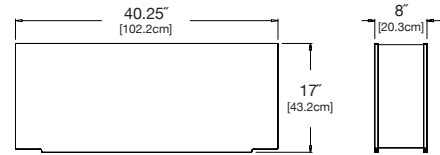

collection:
planter

material:
HDPE

shipped flat packed
some assembly required

mondo triple skinny

SKU: FC-ST-(color code)

dimensions:
width: 40.25 (102.2cm)
depth: 8" (20.3cm)
height: 17" (43.2cm)

weight:
37 lbs (16.8kg)

use with:
mondo skinny planters

shipping dimensions: 18" x 8" x 48"
shipping weight: 46 lbs (20.9kg)

mondo quad skinny

SKU: FC-M4S-(color code)

dimensions:
width: 53.5" (135.6cm)
depth: 8" (20.3cm)
height: 17" (43.2cm)

weight:
44.2 lbs (20.0kg)

use with:
mondo skinny planters

shipping dimensions: 18.5" x 4.5" x 54.5"
shipping weight: 52.4 lbs (23.7kg)

mondo quint skinny

SKU: FC-M5S-(color code)

dimensions:
width: 66.5" (168.9cm)
depth: 8" (20.3cm)
height: 17" (43.2cm)

weight:
55 lbs (24.9kg)

use with:
mondo skinny planters

shipping dimensions: 18.5" x 4.5" x 68"
shipping weight: 65.5lbs (29.7kg)

mondo six skinny

SKU: FC-M6S-(color code)

dimensions:
width: 79.75 (202.2cm)
depth: 8" (20.3cm)
height: 17" (43.2cm)