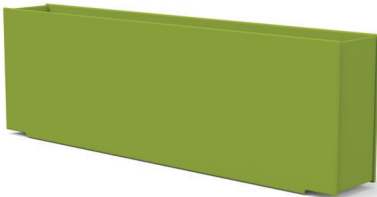

collection:
planter

material:
HDPE

shipped flat packed
some assembly required

mondo triple skinny

SKU: FC-ST-(color code)

dimensions:
width: 40.25 (102.2cm)
depth: 8" (20.3cm)
height: 17" (43.2cm)

weight:
37 lbs (16.8kg)

use with:
mondo skinny planters

shipping dimensions: 18" x 8" x 48"
shipping weight: 46 lbs (20.9kg)

mondo quad skinny

SKU: FC-M4S-(color code)

dimensions:
width: 53.5" (135.6cm)
depth: 8" (20.3cm)
height: 17" (43.2cm)

weight:
44.2 lbs (20.0kg)

use with:
mondo skinny planters

shipping dimensions: 18.5" x 4.5" x 54.5"
shipping weight: 52.4 lbs (23.7kg)

mondo quint skinny

SKU: FC-M5S-(color code)

dimensions:
width: 66.5" (168.9cm)
depth: 8" (20.3cm)
height: 17" (43.2cm)