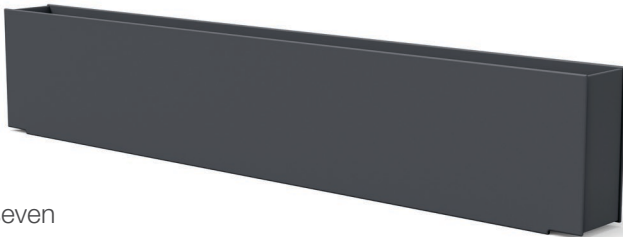

mondo triple skinny

mondo quad skinny

mondo quint skinny

mondo six

mondo seven

charcoal: color code CG

black: color code BL

cloud: color code CW

leaf: color code LG

apple red: color code AR

driftwood: color code DW

navy blue: color code NB

sky: color code SB

sunset: color code OR

similar planters:

mondo single,
mondo double

collection:
planter

material:
HDPE

shipped flat packed
some assembly required

mondo triple skinny

SKU: FC-ST-(color code)

dimensions:
width: 40.25 (102.2cm)
depth: 8" (20.3cm)
height: 17" (43.2cm)

weight:
37 lbs (16.8kg)

use with:
mondo skinny planters

shipping dimensions: 18" x 8" x 48"
shipping weight: 46 lbs (20.9kg)

mondo quad skinny

SKU: FC-M4S-(color code)

dimensions:
width: 53.5" (135.6cm)
depth: 8" (20.3cm)
height: 17" (43.2cm)