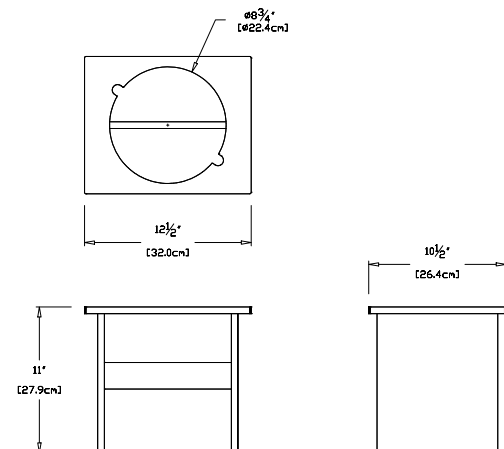

## small

**SKU:** PT-SS-(color code)

**dimensions:**

width: 9.5" (24.2cm)  
depth: 7.25" (18.5cm)  
height: 5" (12.7cm)

**weight:**

2 lbs (.9kg)

**16**  
reclaimed  
milk jugs

**shipping dimensions:** 10" x 8" x 6"  
**shipping weight:** 2.6 lbs (1.2kg)

## medium

**SKU:** PT-SM-(color code)

**dimensions:**

width: 11" (27.9cm)  
depth: 8.75" (22.2cm)  
height: 8" (20.2cm)

**weight:**

3 lbs (1.4kg)

**24**  
reclaimed  
milk jugs

**shipping dimensions:** 11" x 9" x 9"  
**shipping weight:** 4 lbs (1.9kg)

## large

**SKU:** PT-SL-(color code)

**dimensions:**

width: 12.5" (32.0cm)  
depth: 10.5" (26.4cm)  
height: 11" (27.9cm)

**weight:**

5 lbs (2.3kg)

**40**  
reclaimed  
milk jugs

**shipping dimensions:** 12" x 12" x 13"  
**shipping weight:** 6.6 lbs (3.0kg)