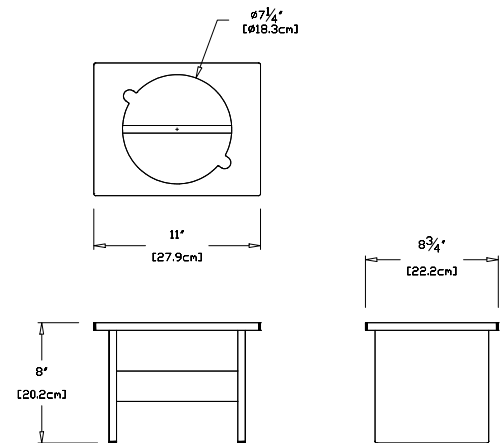

## small

**SKU:** PT-SS-(color code)

**dimensions:**

width: 9.5" (24.2cm)  
depth: 7.25" (18.5cm)  
height: 5" (12.7cm)

**weight:**

2 lbs (.9kg)

**16**  
reclaimed  
milk jugs

**shipping dimensions:** 10" x 8" x 6"  
**shipping weight:** 2.6 lbs (1.2kg)

## medium

**SKU:** PT-SM-(color code)

**dimensions:**

width: 11" (27.9cm)  
depth: 8.75" (22.2cm)  
height: 8" (20.2cm)

**weight:**

3 lbs (1.4kg)

**24**  
reclaimed  
milk jugs

**shipping dimensions:** 11" x 9" x 9"  
**shipping weight:** 4 lbs (1.9kg)

## large

**SKU:** PT-SL-(color code)

**dimensions:**

width: 12.5" (32.0cm)  
depth: 10.5" (26.4cm)  
height: 11" (27.9cm)

**weight:**

5 lbs (2.3kg)

**40**  
reclaimed  
milk jugs

**shipping dimensions:** 12" x 12" x 13"  
**shipping weight:** 6.6 lbs (3.0kg)