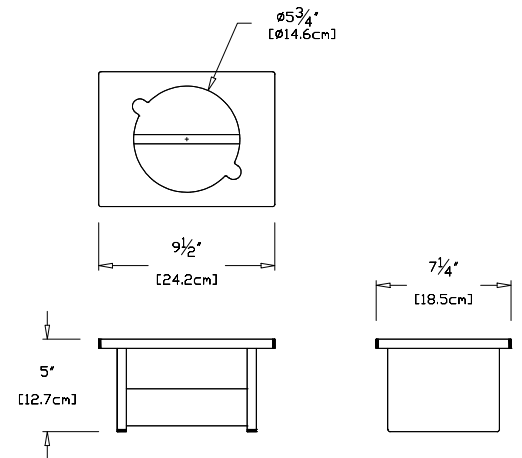

## small

**SKU:** PT-SS-(color code)

**dimensions:**

width: 9.5" (24.2cm)  
depth: 7.25" (18.5cm)  
height: 5" (12.7cm)

**weight:**

2 lbs (.9kg)

**16**  
reclaimed  
milk jugs

**shipping dimensions:** 10" x 8" x 6"  
**shipping weight:** 2.6 lbs (1.2kg)

## medium

**SKU:** PT-SM-(color code)

**dimensions:**

width: 11" (27.9cm)  
depth: 8.75" (22.2cm)  
height: 8" (20.2cm)

**weight:**

3 lbs (1.4kg)

**24**  
reclaimed  
milk jugs

**shipping dimensions:** 11" x 9" x 9"  
**shipping weight:** 4 lbs (1.9kg)

## large

**SKU:** PT-SL-(color code)

**dimensions:**

width: 12.5" (32.0cm)  
depth: 10.5" (26.4cm)  
height: 11" (27.9cm)

**weight:**

5 lbs (2.3kg)

**40**  
reclaimed  
milk jugs

**shipping dimensions:** 12" x 12" x 13"  
**shipping weight:** 6.6 lbs (3.0kg)