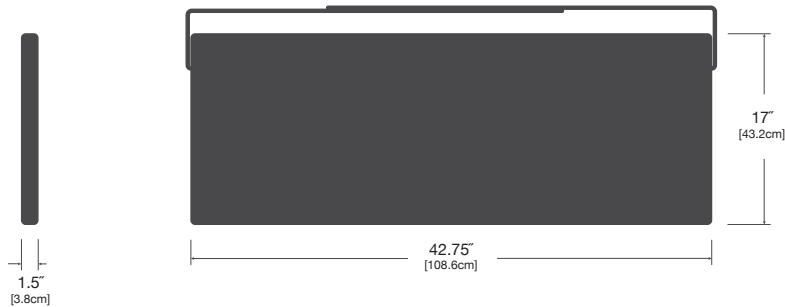

cast charcoal: LC-LSC-40483

canvas black: LC-LSC-5408

canvas flax: LC-LSC-5492

canvas white: LC-LSC-57003

canvas regatta: LC-LSC-5439

canvas red: LC-LSC-5403

canvas navy: LC-LSC-5439

cast silver: LC-LSC-40433

canvas grey: LC-LSC-54048

canvas fern: LC-LSC-5487

cast petal: LC-LSC-40431

collection: accessories

material: sunbrella acrylic fibers

dimensions: width: 42.75" (108.6cm)
depth: 17" (43.2cm)
height: 1.5" (3.8cm)

weight: 3 lbs (1.4kg)

works with:

lollygagger sofa

lollygagger tall sofa

lollygagger porch swing

shipping dimensions: 44" x 18" x 2"
shipping weight: 4 lbs (1.8kg)

ships standard
no assembly required