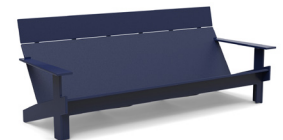

charcoal: LL-LC-SFA77-CG

black: LL-LC-SFA77-BL

cloud: LL-LC-SFA77-CW

leaf: LL-LC-SFA77-LG

apple red: LL-LC-SFA77-AR

driftwood: LL-LC-SFA77-DW

navy blue: LL-LC-SFA77-NB

<p>collection: lollygagger</p> <p>material: HDPE</p> <p>dimensions: width: 77" (195.6cm) depth: 29.5" (74.9cm) height: 29.5" (74.9cm)</p> <p>weight: 104.5 lbs (47.4kg)</p>	<p>also available as lollygagger sofa 77 tall.</p> 
<p>shipping dimensions: 24.5" x 4.5" x 74"</p> <p>shipping weight: 119.5 lbs (51.3kg)</p>	 <p>shipped flat packed some assembly required</p>