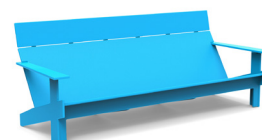

charcoal: LL-LC-SFA77-CG

black: LL-LC-SFA77-BL

cloud: LL-LC-SFA77-CW

leaf: LL-LC-SFA77-LG

apple red: LL-LC-SFA77-AR

driftwood: LL-LC-SFA77-DW

navy blue: LL-LC-SFA77-NB

<p>collection: lollygagger</p> <p>material: HDPE</p> <p>dimensions: width: 77" (195.6cm) depth: 29.5" (74.9cm) height: 29.5" (74.9cm)</p> <p>weight: 104.5 lbs (47.4kg)</p>	<p>also available as lollygagger sofa 77 tall.</p> 
<p>shipping dimensions: 24.5" x 4.5" x 74"</p> <p>shipping weight: 119.5 lbs (51.3kg)</p>	 <p>shipped flat packed some assembly required</p>