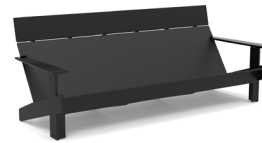

charcoal: LL-LC-SFA77-CG

black: LL-LC-SFA77-BL

cloud: LL-LC-SFA77-CW

leaf: LL-LC-SFA77-LG

apple red: LL-LC-SFA77-AR

driftwood: LL-LC-SFA77-DW

navy blue: LL-LC-SFA77-NB

<p>collection: lollygagger</p> <p>material: HDPE</p> <p>dimensions: width: 77" (195.6cm) depth: 29.5" (74.9cm) height: 29.5" (74.9cm)</p> <p>weight: 104.5 lbs (47.4kg)</p>	<p>also available as lollygagger sofa 77 tall.</p> 
<p>shipping dimensions: 24.5" x 4.5" x 74"</p> <p>shipping weight: 119.5 lbs (51.3kg)</p>	 <p>shipped flat packed some assembly required</p>