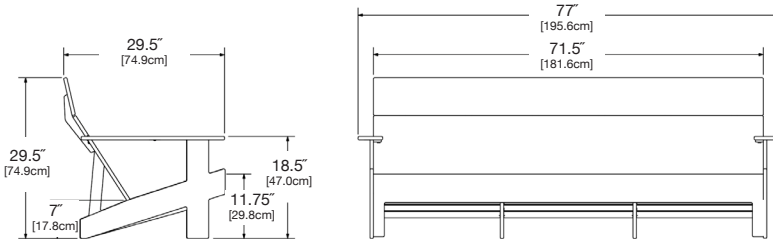

charcoal: LL-LC-SFA77-CG

black: LL-LC-SFA77-BL

cloud: LL-LC-SFA77-CW

leaf: LL-LC-SFA77-LG

apple red: LL-LC-SFA77-AR

driftwood: LL-LC-SFA77-DW

navy blue: LL-LC-SFA77-NB

<p>collection: lollygagger</p> <p>material: HDPE</p> <p>dimensions: width: 77" (195.6cm) depth: 29.5" (74.9cm) height: 29.5" (74.9cm)</p> <p>weight: 104.5 lbs (47.4kg)</p>	<p>also available as lollygagger sofa 77 tall.</p> 
<p>shipping dimensions: 24.5" x 4.5" x 74"</p> <p>shipping weight: 119.5 lbs (51.3kg)</p>	 <p>shipped flat packed some assembly required</p>