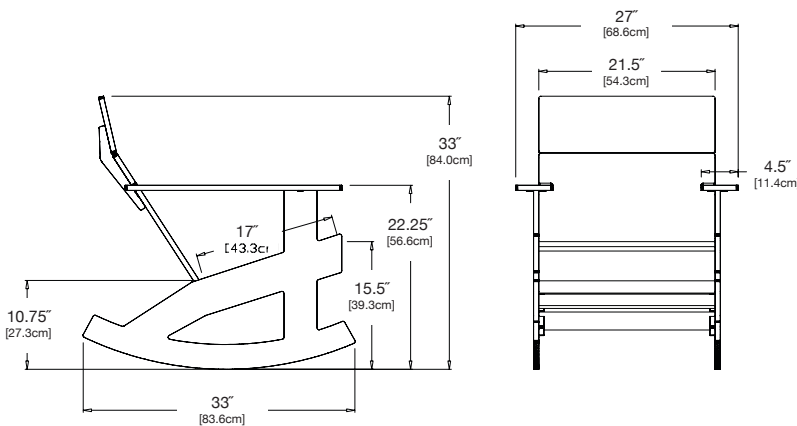

sunset: LC-LLR-OR

collection: lollygagger

material: HDPE

dimensions: width: 27" (68.5cm)
depth: 33" (83.6cm)
height: 33" (84.0cm)

weight: 43 lbs (19.5kg)

pairs well with lollygagger end table.

shipping dimensions: 28.5" x 4.5" x 34"
shipping weight: 47 lbs (21.3kg)