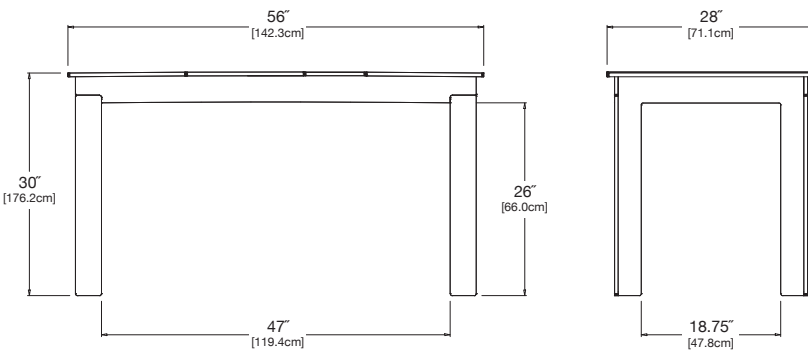

sunset: LC-LPT-OR

collection: lollygagger

material: HDPE

dimensions: width: 56" (142.3cm)
depth: 28" (71.1cm)
height: 30" (76.2cm)

weight: 68 lbs (30.68kg)

pairs well with lollygagger bench.

shipping dimensions: 28" x 6" x 52"
shipping weight: 65 lbs (29.5kg)