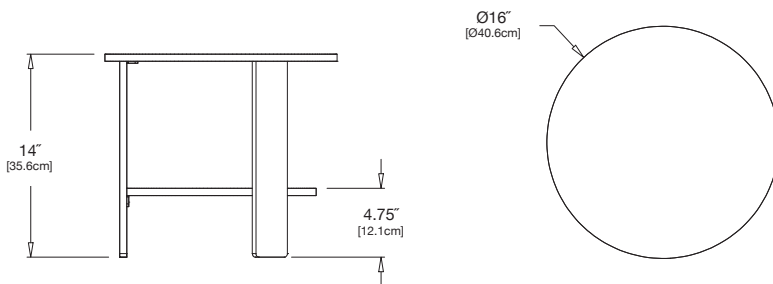

driftwood: LC-LST-DW