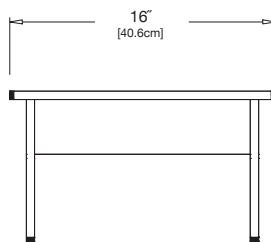

driftwood: LC-LO-DW