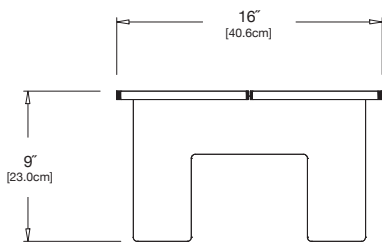

driftwood: LC-LO-DW