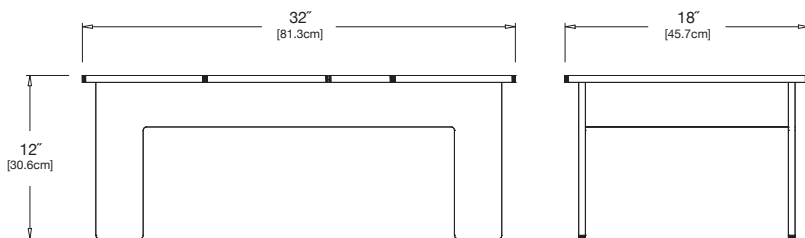

charcoal: LC-CTRT-CG

black: LC-CTRT-BL

cloud: LC-CTRT-CW

leaf: LC-CTRT-LG

apple red: LC-CTRT-AR

driftwood: LC-CTRT-DW

navy blue: LC-CTRT-NB

<p>collection: lollygagger</p> <p>material: HDPE</p> <p>dimensions: width: 32" (81.3cm) depth: 18" (45.7cm) height: 12" (30.6cm)</p> <p>weight: 19 lbs (8.6kg)</p>	<p>pairs well with lollygagger sofa.</p> 
<p>shipping dimensions: 36" x 12" x 4"</p> <p>shipping weight: 21.5 lbs (9.8kg)</p>	 <p>shipped flat packed some assembly required</p>