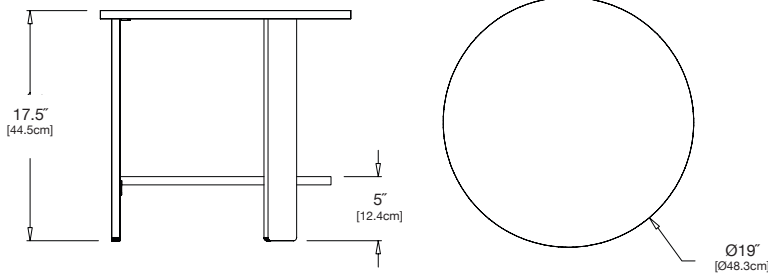

**sunset:** LC-ET-OR

**collection:** lollygagger  
**material:** HDPE  
**dimensions:** width: 19" (48.3cm)  
 depth: 19" (48.3cm)  
 height: 17.5" (44.5cm)  
**weight:** 13 lbs (5.9kg)

pairs well with tall lollygagger lounge chair.

**shipping dimensions:** 20.5" × 20.5" × 4.5"  
**shipping weight:** 16 lbs (7.3kg)

shipped flat packed  
 some assembly required