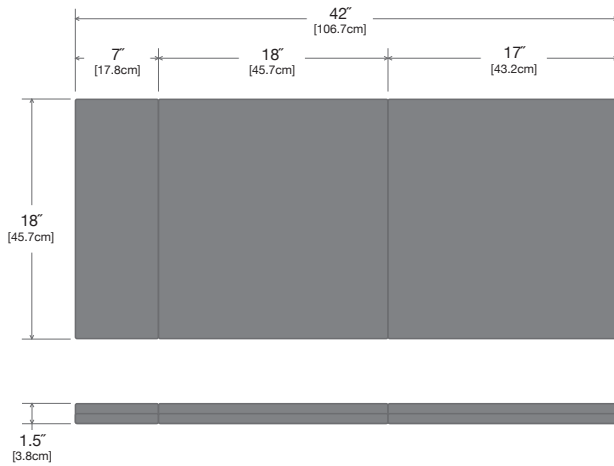

cast charcoal: LC-L-40483

canvas black: LC-L-5408

canvas flax: LC-L-5492

canvas white: LC-L-57003

canvas regatta: LC-L-5439

canvas red: LC-L-5403

canvas navy: LC-L-5439

cast silver: LC-L-40433

canvas grey: LC-L-54048

collection: lollygagger
 material: sunbrella acrylic fibers
 dimensions: width: 18" (45.7cm)
 depth: 1.5" (3.8cm)
 height: 42" (106.7cm)
 weight: 1 lbs (0.45kg)

works with:

lollygagger lounges

lollygagger rocker

lollygagger sofas

shipping dimensions: 22" x 22" x 4"
 shipping weight: 5 lbs (2.3kg)

shipped flat packed
 fully assembled

canvas fern: LC-L-5487

cast petal: LC-L-40431