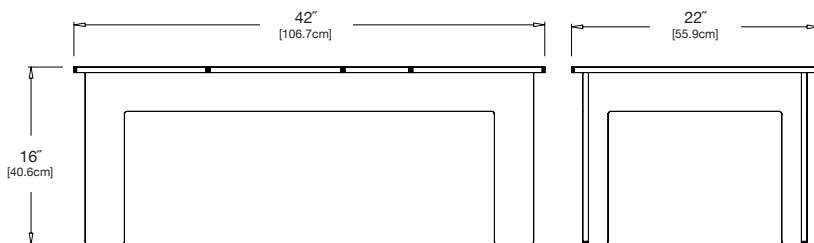

charcoal: LC-CTRT42-CG

black: LC-CTRT42-BL

cloud: LC-CTRT42-CW

leaf: LC-CTRT42-LG

apple red: LC-CTRT42-AR

driftwood: LC-CTRT42-DW

navy blue: LC-CTRT42-NB

<p>collection: lollygagger</p> <p>material: HDPE</p> <p>dimensions: width: 42" (106.7cm) depth: 22" (55.9cm) height: 16" (40.6cm)</p> <p>weight: 30 lbs (13.6kg)</p>	<p>pairs well with lollygagger sofa.</p> 
<p>shipping dimensions: 49" x 18.5" x 4.5"</p> <p>shipping weight: 38 lbs (17.2kg)</p>	 <p>shipped flat packed some assembly required</p>