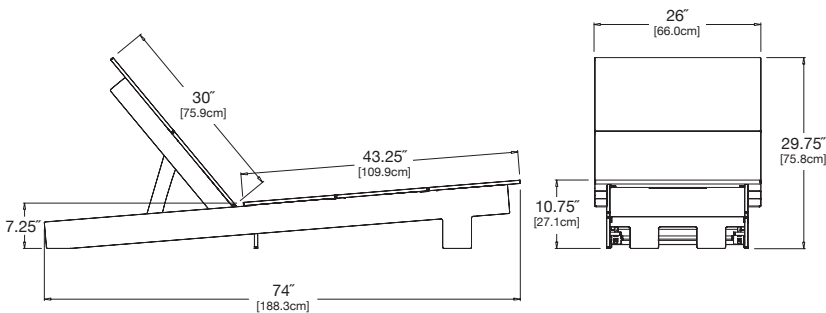

driftwood: LC-LC-DW

navy blue: LC-LC-NB

sky: LC-LC-SB

sunset: LC-LC-OR

collection: lollygagger

material: HDPE

dimensions: width: 26" (66.0cm)
depth: 74" (188.3cm)
height: 29.75" (75.8cm)

weight: 60 lbs (27.2kg)

shipping dimensions: 12" x 6" x 76"
30" x 20" x 6"

shipping weight: 70 lbs (31.7kg)

add a lollygagger chaise cushion for extra comfort.

shipped flat packed
some assembly required