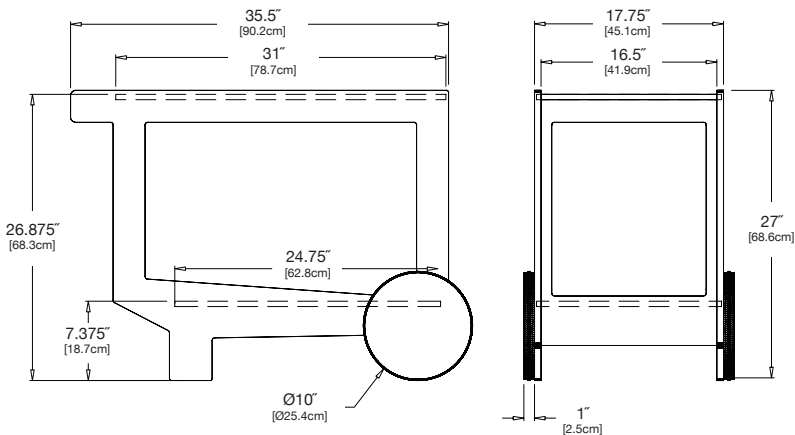

driftwood: LC-LBC-DW