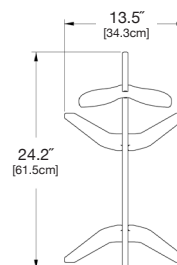

weight:
21 lbs (9.5kg)

use with:
other holiday decor

shipping dimensions: 30.5" × 4.5" × 50"
shipping weight: 30 lbs (13.kg)

modern reindeer, doe

SKU: LL-AC-DOE43-(color code)

dimensions:
width: 15.9" (40.4cm)
depth: 43.5" (110.5cm)
height: 41.0" (104.1cm)

weight:
18 lbs (8.2kg)

use with:
other holiday decor

shipping dimensions: 24.5" × 4.5" × 43.5"
shipping weight: 26 lbs (11.8kg)

modern reindeer, doe grazing

SKU: LL-AC-DOEFDG29-(color code)

dimensions:
width: 15.9" (40.4cm)
depth: 44.5" (113.0cm)
height: 30.4" (77.3cm)

weight:
18.5 lbs (8.4kg)

use with:
other holiday decor

shipping dimensions: 24.5" × 4.5" × 47"
shipping weight: 27 lbs (12.2kg)

modern reindeer, fawn

SKU: LL-AC-FWN28-(color code)

dimensions:
width: 13.5" (34.3cm)
depth: 24.2" (61.5cm)
height: 27.1" (68.9cm)

weight:
7 lbs (3.2kg)

use with:
other holiday decor

shipping dimensions: 24.5" × 18.5" × 5"
shipping weight: 10 lbs (4.5kg)