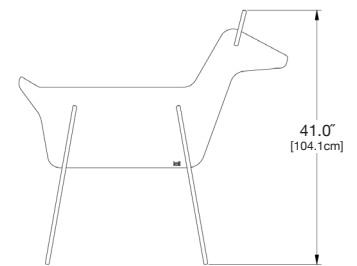

shipped flat packed
fully assembled

driftwood: color code DW

cloud white: color code CW

large modern reindeer

SKU: AC-DEER5FT-(color code)

dimensions:
width: 26.3" (66.7cm)
depth: 40.0" (101.6cm)
height: 58.3" (148.0cm)

weight:
21 lbs (9.5kg)

use with:
other holiday decor

shipping dimensions: 30.5" × 4.5" × 50"
shipping weight: 30 lbs (13.kg)

modern reindeer, doe

SKU: LL-AC-DOE43-(color code)

dimensions:
width: 15.9" (40.4cm)
depth: 43.5" (110.5cm)
height: 41.0" (104.1cm)

weight:
18 lbs (8.2kg)

use with:
other holiday decor

shipping dimensions: 24.5" × 4.5" × 43.5"
shipping weight: 26 lbs (11.8kg)

modern reindeer, doe grazing

SKU: LL-AC-DOEFDG29-(color code)

dimensions:
width: 15.9" (40.4cm)
depth: 44.5" (113.0cm)
height: 30.4" (77.3cm)

weight:
18.5 lbs (8.4kg)

use with:
other holiday decor

shipping dimensions: 24.5" × 4.5" × 47"
shipping weight: 27 lbs (12.2kg)

modern reindeer, fawn

SKU: LL-AC-FWN28-(color code)

dimensions:
width: 13.5" (34.3cm)
depth: 24.2" (61.5cm)
height: 27.1" (68.9cm)