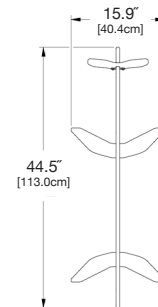

weight:
21 lbs (9.5kg)

use with:
other holiday decor

shipping dimensions: 30.5" × 4.5" × 50"
shipping weight: 30 lbs (13.kg)

modern reindeer, doe

SKU: LL-AC-DOE43-(color code)

dimensions:
width: 15.9" (40.4cm)
depth: 43.5" (110.5cm)
height: 41.0" (104.1cm)

weight:
18 lbs (8.2kg)

use with:
other holiday decor

shipping dimensions: 24.5" × 4.5" × 43.5"
shipping weight: 26 lbs (11.8kg)

modern reindeer, doe grazing

SKU: LL-AC-DOEFDG29-(color code)

dimensions:
width: 15.9" (40.4cm)
depth: 44.5" (113.0cm)
height: 30.4" (77.3cm)

weight:
18.5 lbs (8.4kg)

use with:
other holiday decor

shipping dimensions: 24.5" × 4.5" × 47"
shipping weight: 27 lbs (12.2kg)

modern reindeer, fawn

SKU: LL-AC-FWN28-(color code)

dimensions:
width: 13.5" (34.3cm)
depth: 24.2" (61.5cm)
height: 27.1" (68.9cm)

weight:
7 lbs (3.2kg)

use with:
other holiday decor

shipping dimensions: 24.5" × 18.5" × 5"
shipping weight: 10 lbs (4.5kg)