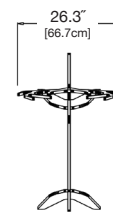

shipped flat packed
fully assembled

driftwood: color code DW

cloud white: color code CW

large modern reindeer

SKU: AC-DEER5FT-(color code)

dimensions:
width: 26.3" (66.7cm)
depth: 40.0" (101.6cm)
height: 58.3" (148.0cm)

weight:
21 lbs (9.5kg)

use with:
other holiday decor

shipping dimensions: 30.5" × 4.5" × 50"
shipping weight: 30 lbs (13.kg)

modern reindeer, doe

SKU: LL-AC-DOE43-(color code)

dimensions:
width: 15.9" (40.4cm)
depth: 43.5" (110.5cm)
height: 41.0" (104.1cm)

weight:
18 lbs (8.2kg)

use with:
other holiday decor

shipping dimensions: 24.5" × 4.5" × 43.5"
shipping weight: 26 lbs (11.8kg)

modern reindeer, doe grazing

SKU: LL-AC-DOEFDG29-(color code)

dimensions:
width: 15.9" (40.4cm)
depth: 44.5" (113.0cm)
height: 30.4" (77.3cm)

weight:
18.5 lbs (8.4kg)

use with:
other holiday decor

shipping dimensions: 24.5" × 4.5" × 47"
shipping weight: 27 lbs (12.2kg)

modern reindeer, fawn

SKU: LL-AC-FWN28-(color code)

dimensions:
width: 13.5" (34.3cm)
depth: 24.2" (61.5cm)
height: 27.1" (68.9cm)