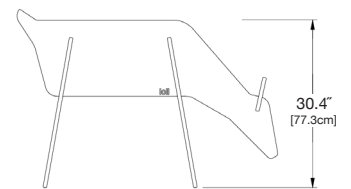

weight:
21 lbs (9.5kg)

use with:
other holiday decor

shipping dimensions: 30.5" × 4.5" × 50"
shipping weight: 30 lbs (13.kg)

modern reindeer, doe

SKU: LL-AC-DOE43-(color code)

dimensions:
width: 15.9" (40.4cm)
depth: 43.5" (110.5cm)
height: 41.0" (104.1cm)

weight:
18 lbs (8.2kg)

use with:
other holiday decor

shipping dimensions: 24.5" × 4.5" × 43.5"
shipping weight: 26 lbs (11.8kg)

modern reindeer, doe grazing

SKU: LL-AC-DOEFDG29-(color code)

dimensions:
width: 15.9" (40.4cm)
depth: 44.5" (113.0cm)
height: 30.4" (77.3cm)

weight:
18.5 lbs (8.4kg)

use with:
other holiday decor

shipping dimensions: 24.5" × 4.5" × 47"
shipping weight: 27 lbs (12.2kg)

modern reindeer, fawn

SKU: LL-AC-FWN28-(color code)

dimensions:
width: 13.5" (34.3cm)
depth: 24.2" (61.5cm)
height: 27.1" (68.9cm)

weight:
7 lbs (3.2kg)

use with:
other holiday decor

shipping dimensions: 24.5" × 18.5" × 5"
shipping weight: 10 lbs (4.5kg)