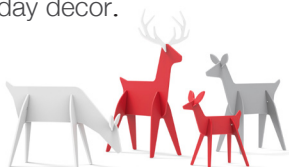

large modern reindeer

modern reindeer, doe

modern reindeer, doe grazing

modern reindeer, fawn

apple red: color code AR

use with:
other holiday decor.

collection:
holiday

material:
HDPE

shipped flat packed
fully assembled

driftwood: color code DW

cloud white: color code CW

large modern reindeer

SKU: AC-DEER5FT-(color code)

dimensions:
width: 26.3" (66.7cm)
depth: 40.0" (101.6cm)
height: 58.3" (148.0cm)

weight:
21 lbs (9.5kg)

use with:
other holiday decor

shipping dimensions: 30.5" × 4.5" × 50"
shipping weight: 30 lbs (13.kg)

modern reindeer, doe

SKU: LL-AC-DOE43-(color code)

dimensions:
width: 15.9" (40.4cm)
depth: 43.5" (110.5cm)
height: 41.0" (104.1cm)