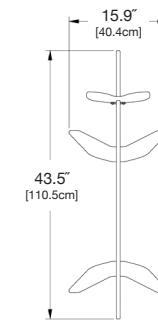

shipped flat packed
fully assembled

driftwood: color code DW

cloud white: color code CW

large modern reindeer

SKU: AC-DEER5FT-(color code)

dimensions:
width: 26.3" (66.7cm)
depth: 40.0" (101.6cm)
height: 58.3" (148.0cm)

weight:
21 lbs (9.5kg)

use with:
other holiday decor

shipping dimensions: 30.5" × 4.5" × 50"
shipping weight: 30 lbs (13.kg)

modern reindeer, doe

SKU: LL-AC-DOE43-(color code)

dimensions:
width: 15.9" (40.4cm)
depth: 43.5" (110.5cm)
height: 41.0" (104.1cm)

weight:
18 lbs (8.2kg)

use with:
other holiday decor

shipping dimensions: 24.5" × 4.5" × 43.5"
shipping weight: 26 lbs (11.8kg)

modern reindeer, doe grazing

SKU: LL-AC-DOEFDG29-(color code)

dimensions:
width: 15.9" (40.4cm)
depth: 44.5" (113.0cm)
height: 30.4" (77.3cm)

weight:
18.5 lbs (8.4kg)

use with:
other holiday decor

shipping dimensions: 24.5" × 4.5" × 47"
shipping weight: 27 lbs (12.2kg)

modern reindeer, fawn

SKU: LL-AC-FWN28-(color code)

dimensions:
width: 13.5" (34.3cm)
depth: 24.2" (61.5cm)
height: 27.1" (68.9cm)