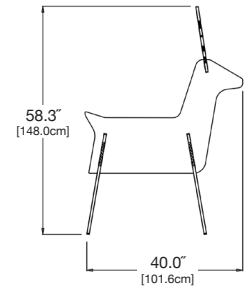

shipped flat packed
fully assembled

driftwood: color code DW

cloud white: color code CW

large modern reindeer

SKU: AC-DEER5FT-(color code)

dimensions:
width: 26.3" (66.7cm)
depth: 40.0" (101.6cm)
height: 58.3" (148.0cm)

weight:
21 lbs (9.5kg)

use with:
other holiday decor

shipping dimensions: 30.5" × 4.5" × 50"
shipping weight: 30 lbs (13.kg)

modern reindeer, doe

SKU: LL-AC-DOE43-(color code)

dimensions:
width: 15.9" (40.4cm)
depth: 43.5" (110.5cm)
height: 41.0" (104.1cm)

weight:
18 lbs (8.2kg)

use with:
other holiday decor

shipping dimensions: 24.5" × 4.5" × 43.5"
shipping weight: 26 lbs (11.8kg)

modern reindeer, doe grazing

SKU: LL-AC-DOEFDG29-(color code)

dimensions:
width: 15.9" (40.4cm)
depth: 44.5" (113.0cm)
height: 30.4" (77.3cm)

weight:
18.5 lbs (8.4kg)

use with:
other holiday decor

shipping dimensions: 24.5" × 4.5" × 47"
shipping weight: 27 lbs (12.2kg)

modern reindeer, fawn

SKU: LL-AC-FWN28-(color code)

dimensions:
width: 13.5" (34.3cm)
depth: 24.2" (61.5cm)
height: 27.1" (68.9cm)