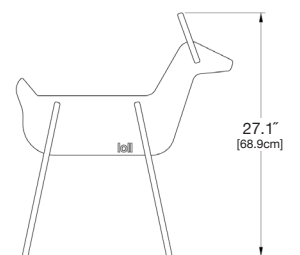

weight:
21 lbs (9.5kg)

use with:
other holiday decor

shipping dimensions: 30.5" × 4.5" × 50"
shipping weight: 30 lbs (13.kg)

modern reindeer, doe

SKU: LL-AC-DOE43-(color code)

dimensions:
width: 15.9" (40.4cm)
depth: 43.5" (110.5cm)
height: 41.0" (104.1cm)

weight:
18 lbs (8.2kg)

use with:
other holiday decor

shipping dimensions: 24.5" × 4.5" × 43.5"
shipping weight: 26 lbs (11.8kg)

modern reindeer, doe grazing

SKU: LL-AC-DOEFDG29-(color code)

dimensions:
width: 15.9" (40.4cm)
depth: 44.5" (113.0cm)
height: 30.4" (77.3cm)

weight:
18.5 lbs (8.4kg)

use with:
other holiday decor

shipping dimensions: 24.5" × 4.5" × 47"
shipping weight: 27 lbs (12.2kg)

modern reindeer, fawn

SKU: LL-AC-FWN28-(color code)

dimensions:
width: 13.5" (34.3cm)
depth: 24.2" (61.5cm)
height: 27.1" (68.9cm)

weight:
7 lbs (3.2kg)

use with:
other holiday decor

shipping dimensions: 24.5" × 18.5" × 5"
shipping weight: 10 lbs (4.5kg)