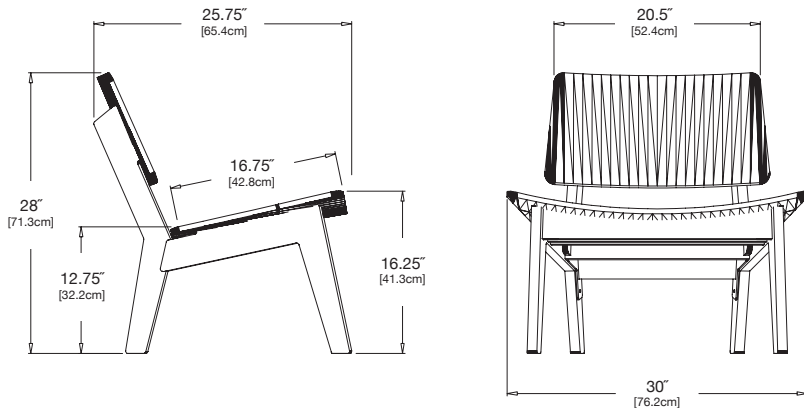

sunset: LG-LAGO-OR

collection: lounge
material: HDPE
dimensions: width: 30" (76.2cm)
 depth: 25.75" (65.4cm)
 height: 28" (71.3cm)
weight: 31 lbs (14.0kg)

pairs well with satellite end table (round 18").

shipped knocked down
 some assembly required

shipping dimensions: 30" x 24" x 12"
shipping weight: 41 lbs (18.6kg)