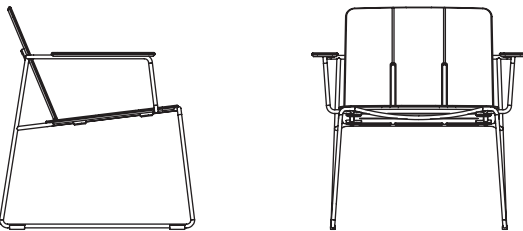

keene collection

keene collection

COLLECTION OVERVIEW

keene dining chair

keene dining table

keene lounge chair

keene bar height chair

about the collection

seat dimensions:

seat width: 20.25" (51.5cm)
seat depth: 15.25" (38.9cm)
seat height: 17.75" (44.9cm)

weight:

20 lbs (9.1kg)

materials:

HDPE & Sunbrella

shipping method:

standard

dimensions:

width: 28.5" (72.3cm)
depth: 25.87" (65.8cm)
height: 29.5" (74.9cm)

seat dimensions:

seat width: 28.5" (72.3cm)
seat depth: 16" (40.6cm)
seat height: 16.5" (42 cm)
arm height: 23.5" (59.7cm)

weight:

dimensions:

width: 21.75" (55.1cm)
depth: 22.87" (58.2cm)
height: 42.5" (107.8cm)

seat dimensions:

seat width: 21.75" (55.1cm)
seat depth: 14.87" (27.6cm)
seat height: 30.87" (78.5 cm)

weight:

25.5 lbs (11.5kg)