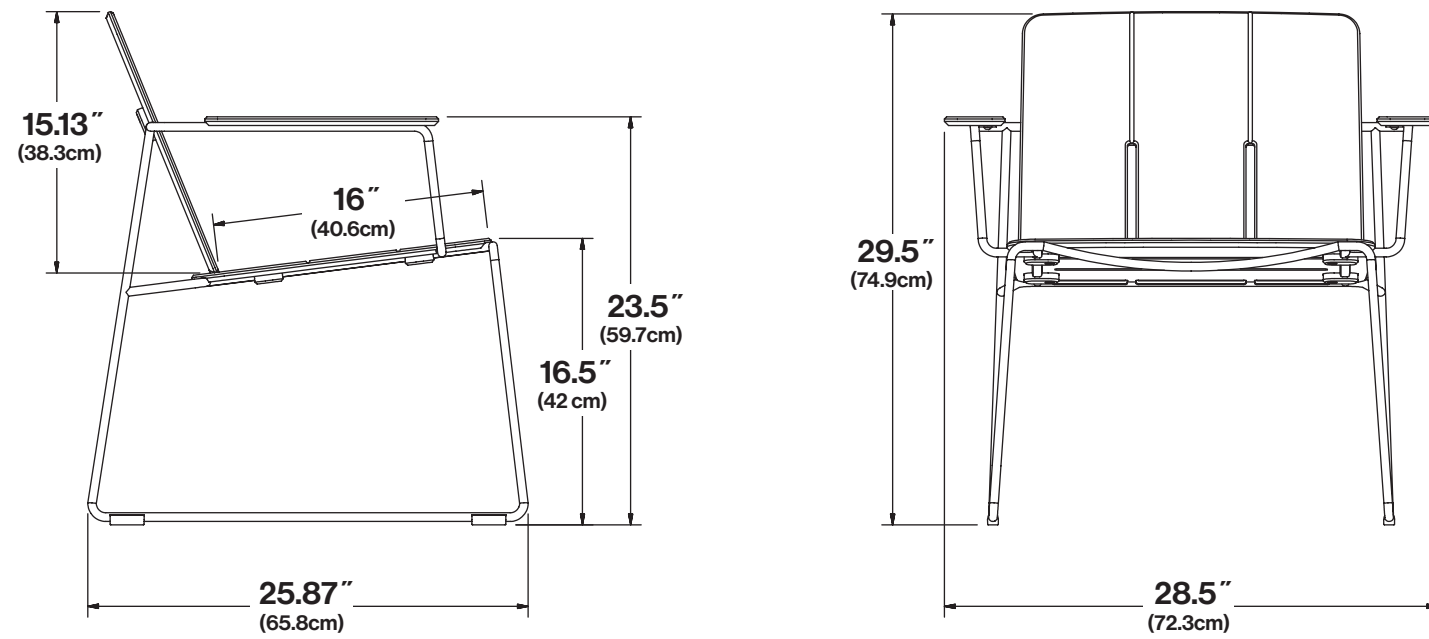

keene lounge chair

LL-KNE-LCH-(FRAME CODE)-(COLOR CODE)

dimensions:

width: 28.5" (72.3cm)
depth: 25.87" (65.8cm)
height: 29.5" (74.9cm)

seat dimensions:

seat width: 28.5" (72.3cm)
seat depth: 16" (40.6cm)
seat height: 16.5" (42 cm)
arm height: 23.5" (59.7cm)

weight:

28.5 lbs (12.9kg)

materials:

HDPE & Sunbrella

shipping method:

standard

assembly type:

knocked down

shipping dimensions:

width: 27" (68.6cm)
depth: 25" (63.5cm)
height: 27" (68.6cm)

shipping weight:

42lbs (19.1kg)

frame colors:

mss STAINLESS STEEL
mcw WHITE
mbl BLACK

hdpe colors:

SG SAGE
LG LEAF GREEN
SB SKY BLUE
NB NAVY BLUE
CL CHILI
AR APPLE RED
OR SUNSET ORANGE
CW CLOUD WHITE
FG FOG
DW DRIFTWOOD
AB ASH BLUE
CG CHARCOAL GRAY
BL BLACK

The Keene Lounge Chair is the perfect invitation to unwind in style. Its generously wide armrests and plush, contoured seat back encourage you to sink in and truly relax. Expertly crafted from premium USA-made stainless steel and durable HDPE, the Keene Collection exudes a light, airy feel—without sacrificing the strength and longevity that define our designs. Whether you're lounging solo or with friends, this chair seamlessly blends comfort and craftsmanship for an elevated outdoor experience.