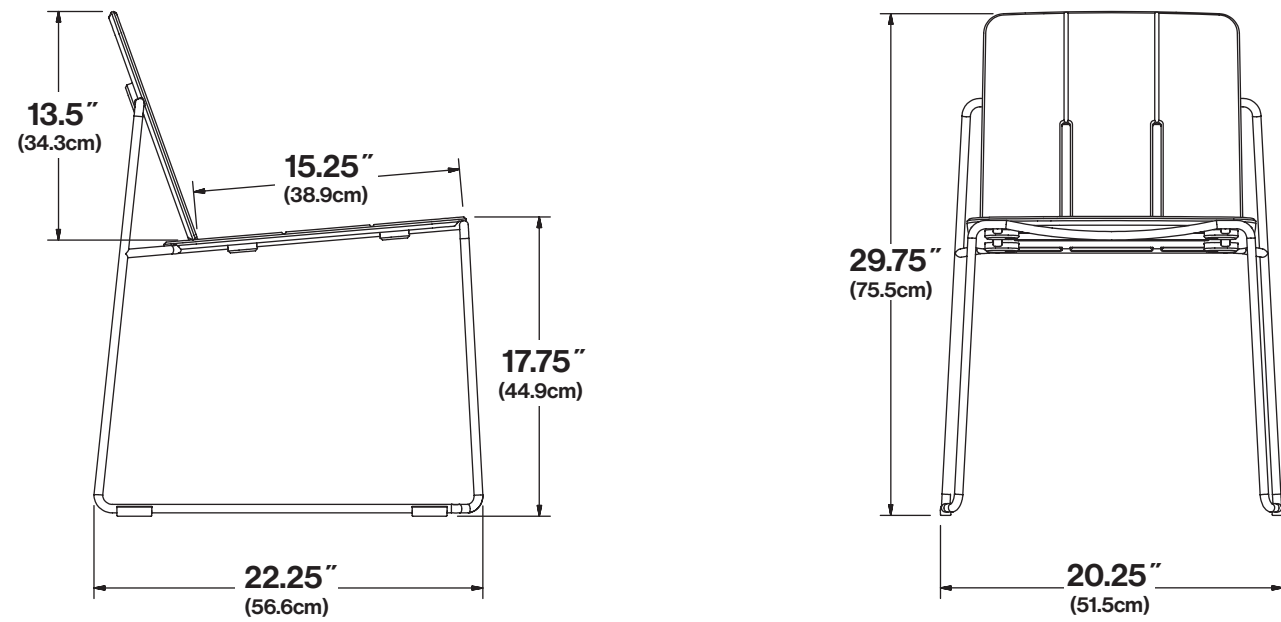

seat dimensions:

seat width: 20.25" (51.5cm)
seat depth: 15.25" (38.9cm)
seat height: 17.75" (44.9cm)

weight:

20 lbs (9.1kg)

materials:

HDPE & Sunbrella

shipping method:

standard

dimensions:
width: 22.25" (56.6cm)
height: 29.75" (75.5cm)

weight:
36.5 lbs (16.1kg)

materials:
HDPE & Sunbrella

shipping method:
standard

assembly type:
flat packed

shipping dimensions:
width: 33" (83.8cm)
depth: 33" (83.8cm)
height: 13" (33cm)

dimensions:

width: 28.5" (72.3cm)
depth: 25.87" (65.8cm)
height: 29.5" (74.9cm)

seat dimensions:

seat width: 28.5" (72.3cm)
seat depth: 16" (40.6cm)
seat height: 16.5" (42 cm)
arm height: 23.5" (59.7cm)

weight:

dimensions:

width: 21.75" (55.1cm)
depth: 22.87" (58.2cm)
height: 42.5" (107.8cm)

seat dimensions:

seat width: 21.75" (55.1cm)
seat depth: 14.87" (27.6cm)
seat height: 30.87" (78.5 cm)

weight:

25.5 lbs (11.5kg)