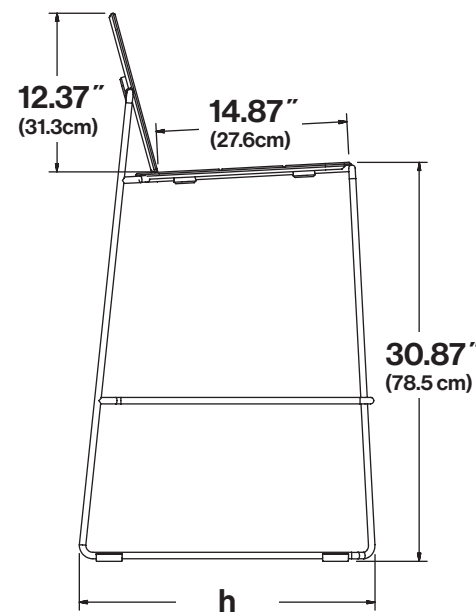

dimensions:
width: 22.25" (56.6cm)
height: 29.75" (75.5cm)

weight:
36.5 lbs (16.1kg)

materials:
HDPE & Sunbrella

shipping method:
standard

assembly type:
flat packed

shipping dimensions:
width: 33" (83.8cm)
depth: 33" (83.8cm)
height: 13" (33cm)

dimensions:

width: 28.5" (72.3cm)
depth: 25.87" (65.8cm)
height: 29.5" (74.9cm)

seat dimensions:

seat width: 28.5" (72.3cm)
seat depth: 16" (40.6cm)
seat height: 16.5" (42 cm)
arm height: 23.5" (59.7cm)

weight:

dimensions:

width: 21.75" (55.1cm)
depth: 22.87" (58.2cm)
height: 42.5" (107.8cm)

seat dimensions:

seat width: 21.75" (55.1cm)
seat depth: 14.87" (27.6cm)
seat height: 30.87" (78.5 cm)

weight:

25.5 lbs (11.5kg)

materials:

HDPE & Sunbrella

shipping method:

standard

assembly type:

knocked down

shipping dimensions:

width: 27" (68.6cm)
depth: 25" (63.5cm)
height: 27" (68.6cm)