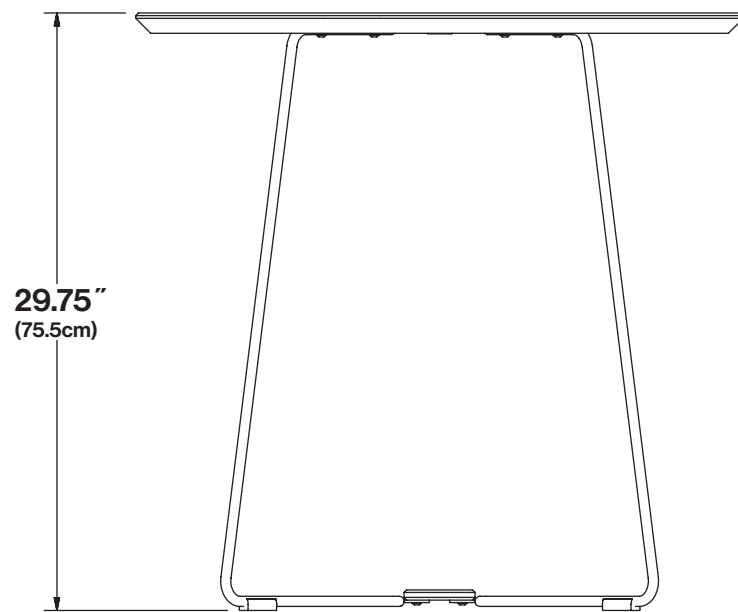

seat dimensions:

seat width: 20.25" (51.5cm)
seat depth: 15.25" (38.9cm)
seat height: 17.75" (44.9cm)

weight:

20 lbs (9.1kg)

materials:

HDPE & Sunbrella

shipping method:

standard

dimensions:
width: 22.25" (56.6cm)
height: 29.75" (75.5cm)

weight:
36.5 lbs (16.1kg)

materials:
HDPE & Sunbrella

shipping method:
standard

assembly type:
flat packed

shipping dimensions:
width: 33" (83.8cm)
depth: 33" (83.8cm)
height: 13" (33cm)

dimensions:

width: 28.5" (72.3cm)
depth: 25.87" (65.8cm)
height: 29.5" (74.9cm)

seat dimensions:

seat width: 28.5" (72.3cm)
seat depth: 16" (40.6cm)
seat height: 16.5" (42 cm)
arm height: 23.5" (59.7cm)

weight:

dimensions:

width: 21.75" (55.1cm)
depth: 22.87" (58.2cm)
height: 42.5" (107.8cm)

seat dimensions:

seat width: 21.75" (55.1cm)
seat depth: 14.87" (27.6cm)
seat height: 30.87" (78.5 cm)

weight:

25.5 lbs (11.5kg)