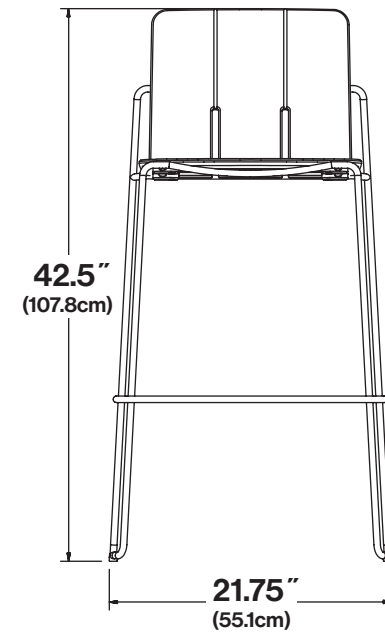

dimensions:
width: 22.25" (56.6cm)
height: 29.75" (75.5cm)

weight:
36.5 lbs (16.1kg)

materials:
HDPE & Sunbrella

shipping method:
standard

assembly type:
flat packed

shipping dimensions:
width: 33" (83.8cm)
depth: 33" (83.8cm)
height: 13" (33cm)

dimensions:

width: 28.5" (72.3cm)
depth: 25.87" (65.8cm)
height: 29.5" (74.9cm)

seat dimensions:

seat width: 28.5" (72.3cm)
seat depth: 16" (40.6cm)
seat height: 16.5" (42 cm)
arm height: 23.5" (59.7cm)

weight:

dimensions:

width: 21.75" (55.1cm)
depth: 22.87" (58.2cm)
height: 42.5" (107.8cm)

seat dimensions:

seat width: 21.75" (55.1cm)
seat depth: 14.87" (27.6cm)
seat height: 30.87" (78.5 cm)

weight:

25.5 lbs (11.5kg)

materials:

HDPE & Sunbrella

shipping method:

standard

assembly type:

knocked down

shipping dimensions:

width: 27" (68.6cm)
depth: 25" (63.5cm)
height: 27" (68.6cm)