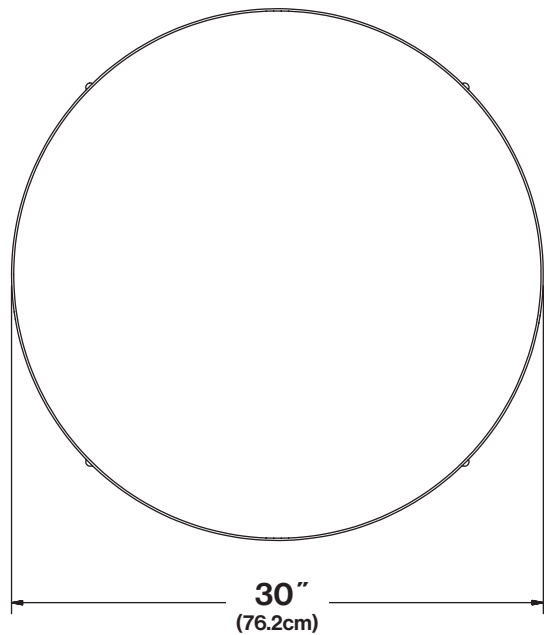

seat dimensions:

seat width: 20.25" (51.5cm)
seat depth: 15.25" (38.9cm)
seat height: 17.75" (44.9cm)

weight:

20 lbs (9.1kg)

materials:

HDPE & Sunbrella

shipping method:

standard

dimensions:
width: 22.25" (56.6cm)
height: 29.75" (75.5cm)

weight:
36.5 lbs (16.1kg)

materials:
HDPE & Sunbrella

shipping method:
standard

assembly type:
flat packed

shipping dimensions:
width: 33" (83.8cm)
depth: 33" (83.8cm)
height: 13" (33cm)

dimensions:

width: 28.5" (72.3cm)
depth: 25.87" (65.8cm)
height: 29.5" (74.9cm)

seat dimensions:

seat width: 28.5" (72.3cm)
seat depth: 16" (40.6cm)
seat height: 16.5" (42 cm)
arm height: 23.5" (59.7cm)

weight:

dimensions:

width: 21.75" (55.1cm)
depth: 22.87" (58.2cm)
height: 42.5" (107.8cm)

seat dimensions:

seat width: 21.75" (55.1cm)
seat depth: 14.87" (27.6cm)
seat height: 30.87" (78.5 cm)

weight:

25.5 lbs (11.5kg)