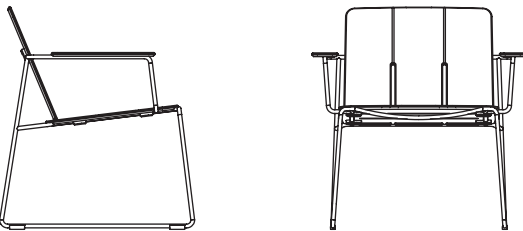

DESIGNED + MADE IN THE USA | LOLLDESIGNS.COM

Shown above: LL-KNE-DCH-MSSCG with LL-KNE-DNTRD30-MSS-CG

3D MODELS/SPECS
WARANTY/SECURITY

keene collection

COLLECTION OVERVIEW

keene dining chair

keene dining table

keene lounge chair

keene bar height chair

about the collection

A bit of classic Loll with a twist, the Keene Collection features our same great partially recycled HDPE paired with stainless steel frames for a durable and all weather finish. Designed and crafted in the USA, this collection has an airy feel to compliment the natural beauty of the outdoors. With your choice of any of our HDPE colors and stainless steel frames in brushed, black, or white, make the Keene Collection your own.

seat dimensions:

seat width: 20.25" (51.5cm)
seat depth: 15.25" (38.9cm)
seat height: 17.75" (44.9cm)

weight:

20 lbs (9.1kg)

materials:

HDPE & Sunbrella

shipping method:

standard

dimensions:

width: 28.5" (72.3cm)
depth: 25.87" (65.8cm)
height: 29.5" (74.9cm)

seat dimensions:

seat width: 28.5" (72.3cm)
seat depth: 16" (40.6cm)
seat height: 16.5" (42 cm)
arm height: 23.5" (59.7cm)

weight: