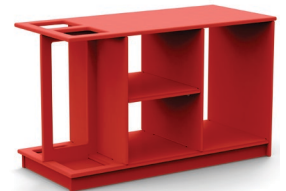

**charcoal:** SG-HB-CG

**black:** SG-HB-BL

**cloud:** SG-HB-CW

**leaf:** SG-HB-LG

**apple red:** SG-HB-AR

**driftwood:** SG-HB-DW

**navy blue:** SG-HB-NB

**sky:** SG-HB-SB

**sunset:** SG-HB-OR

**collection:** storage

**material:** HDPE

**dimensions:** width: 29" (73.7cm)  
depth: 13" (33.0cm)  
height: 17.5" (44.5cm)

**weight:** 28 lbs (12.7kg)

**pairs well with brodie wall hooks.**

**shipping dimensions:** 30" x 18" x 18"  
**shipping weight:** 35.5 lbs (16.1kg)

ships standard fully assembled