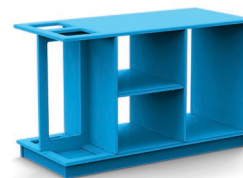

**charcoal:** SG-HB-CG

**black:** SG-HB-BL

**cloud:** SG-HB-CW

**leaf:** SG-HB-LG

**apple red:** SG-HB-AR

**driftwood:** SG-HB-DW

**navy blue:** SG-HB-NB

**sky:** SG-HB-SB

**sunset:** SG-HB-OR

**collection:** storage

**material:** HDPE

**dimensions:** width: 29" (73.7cm)  
depth: 13" (33.0cm)  
height: 17.5" (44.5cm)

**weight:** 28 lbs (12.7kg)

**pairs well with brodie wall hooks.**

**shipping dimensions:** 30" x 18" x 18"  
**shipping weight:** 35.5 lbs (16.1kg)

ships standard fully assembled