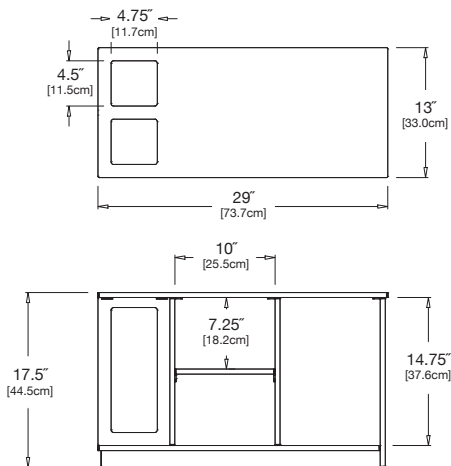

charcoal: SG-HB-CG