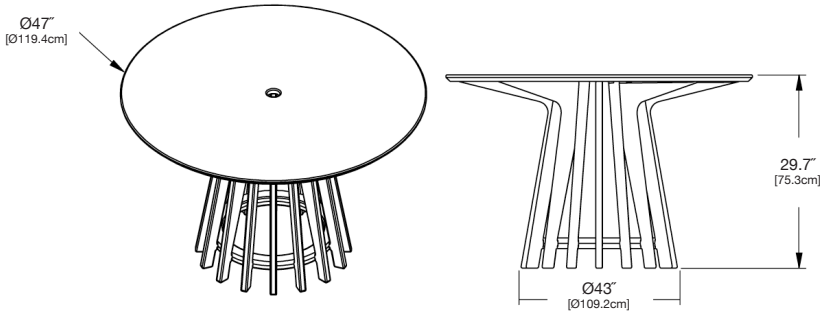

driftwood: LL-GC-DNTRD-48-DW

navy blue: LL-GC-DNTRD-48-NB

collection: good company

material: HDPE

dimensions: width: 47" (119.4cm)
depth: 43" (109.2cm)
height: 29.7" (75.3cm)

weight: 109 lbs (3.6kg)

also available with umbrella hole.

shipping dimensions: 48.5" x 7" x 48"
shipping weight: 136 lbs (61.7kg)

shipped flat packed
some assembly required