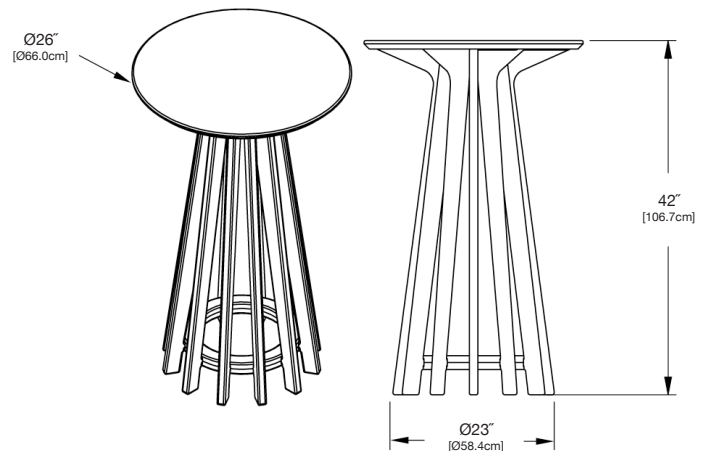

charcoal: color code CG

use with:
norm bar stools

collection:
good company

material:
HDPE

shipped flat packed
some assembly required

sky: color code SB

sunset: color code OR

bar table 32" round

seats 4

SKU: LL-GC-BRTRD-32-(color code)

dimensions:

width: 32" (81.3cm)
depth: 32" (81.3cm)
height: 42" (106.7cm)

weight:

71 lbs (32.2kg)

use with:
norm bar stools

shipping dimensions: 13" × 6" × 63"
shipping weight: 86 lbs (41.7kg)

bar table 26" round

seats 2

SKU: LL-GC-BRTRD-26-(color code)

dimensions:

width: 26" (66.0cm)
depth: 26" (66.0cm)
height: 42" (106.7cm)

weight:

62 lbs (30.4kg)

use with:
norm bar stools

shipping dimensions: 44.5" × 6.5" × 36"
shipping weight: 76.5 lbs (34.7kg)