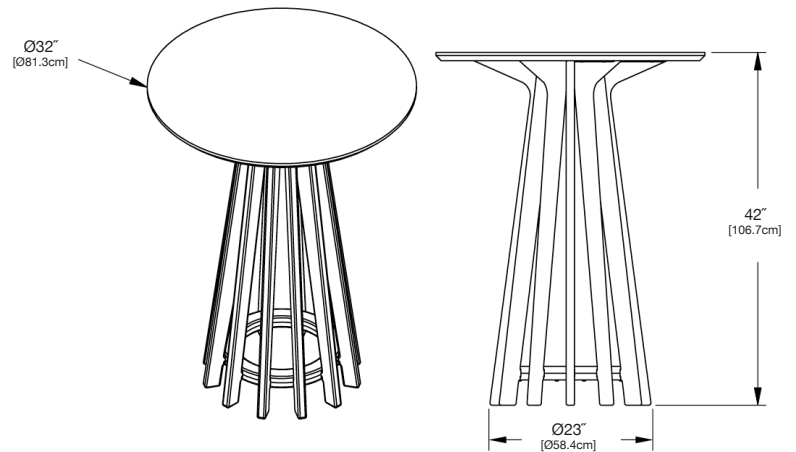

charcoal: color code CG

use with:
norm bar stools

collection:
good company

material:
HDPE

shipped flat packed
some assembly required

sky: color code SB

sunset: color code OR

bar table 32" round

seats 4

SKU: LL-GC-BRTRD-32-(color code)

dimensions:

width: 32" (81.3cm)
depth: 32" (81.3cm)
height: 42" (106.7cm)

weight:

71 lbs (32.2kg)

use with:
norm bar stools

shipping dimensions: 13" × 6" × 63"
shipping weight: 86 lbs (41.7kg)

bar table 26" round

seats 2

SKU: LL-GC-BRTRD-26-(color code)

dimensions:

width: 26" (66.0cm)
depth: 26" (66.0cm)
height: 42" (106.7cm)

weight:

62 lbs (30.4kg)

use with:
norm bar stools

shipping dimensions: 44.5" × 6.5" × 36"
shipping weight: 76.5 lbs (34.7kg)