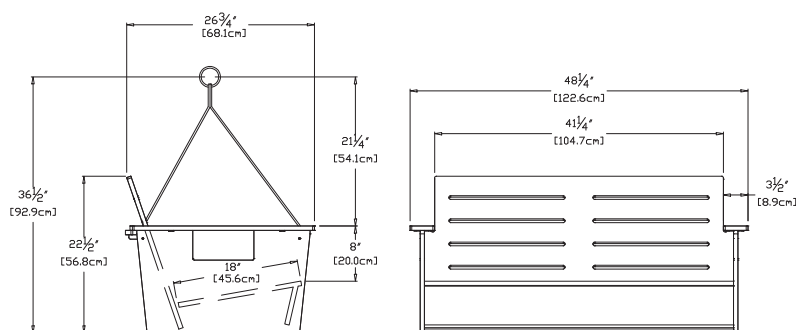

sky: GO-PS-SB

sunset: GO-PS-OR

collection: go

material: HDPE

dimensions: width: 48.25" (122.6cm)
depth: 26.75" (68.1cm)
height: 22.5" (56.8cm)

weight: 65 lbs (29.5kg)

pairs well with go coffee table.

shipping dimensions: 24" x 4" x 48"

shipping weight: 80 lbs (36.3kg)

shipped flat packed
some assembly required