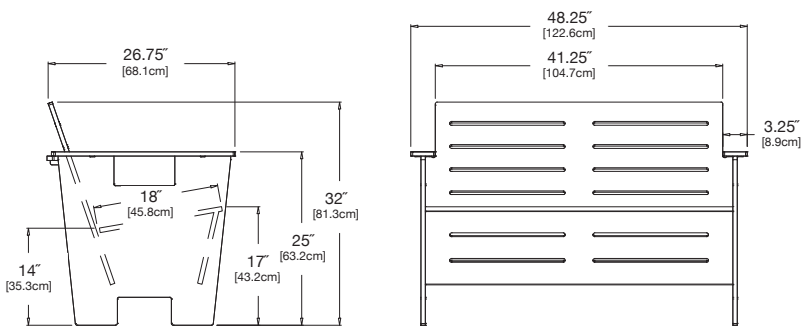

charcoal: GO-LS-CG

collection: go

material: HDPE

dimensions: width: 14" (35.6cm)
depth: 14" (35.6cm)
height: 16" (40.6cm)

weight: 81 lbs (36.7kg)

pairs well with go coffee table.

shipped flat packed
some assembly required