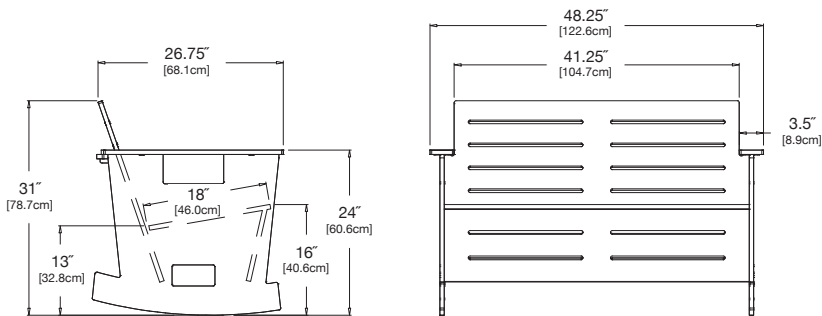

charcoal: GO-LR-CG

collection: go

material: HDPE

dimensions: width: 48.25" (122.6cm)
depth: 26.75" (68.1cm)
height: 31" (78.7cm)

weight: 83 lbs (37.6kg)

pairs well with go coffee table.

shipping dimensions: 30" x 5" x 49"
shipping weight: 99 lbs (44.9kg)

shipped flat packed
some assembly required