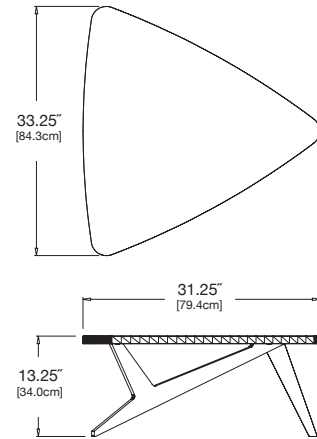

sunset: color code OR

bolinas cocktail table

SKU: AL-ST30-(color code)

dimensions:
width: 72" (182.9cm)
depth: 24" (61.0cm)
height: 12" (30.5cm)

weight:
45 lbs (20.2kg)

collection:
satellite

shipping dimensions: 25" x 5.5" x 73"
shipping weight: 49 lbs (22.2kg)

rapson cocktail table

SKU: RR-CT-(color code)

dimensions:
width: 33.25" (84.3cm)
depth: 31.25" (79.4cm)
height: 13.25" (34.0cm)

weight:
27.5 lbs (12.5kg)

collection:
ralph rapson

shipping dimensions: 24" x 4" x 48"
shipping weight: 48 lbs (21.8kg)

go coffee table

SKU: GO-CT-(color code)

dimensions:
width: 38" (96.5cm)
depth: 18" (45.7cm)
height: 15" (38.3cm)

weight:
57 lbs (25.9kg)

collection:
go

shipping dimensions: 18" x 4" x 48"
shipping weight: 62 lbs (28.1kg)