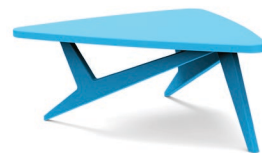

bolinas cocktail table

black: color code BL

cloud: color code CW

rapson cocktail table

leaf: color code LG

apple red: color code AR

go coffee table

driftwood: color code DW

navy blue: color code NB

charcoal: color code CG

also available:

side tables

collection:
satellite

material:
HDPE

shipped flat packed
some assembly required

sky: color code SB

sunset: color code OR

bolinas cocktail table

SKU: AL-ST30-(color code)

dimensions:
width: 72" (182.9cm)
depth: 24" (61.0cm)
height: 12" (30.5cm)

weight:
45 lbs (20.2kg)

collection:
satellite

shipping dimensions: 25" x 5.5" x 73"
shipping weight: 49 lbs (22.2kg)

rapson cocktail table

SKU: RR-CT-(color code)

dimensions:
width: 33.25" (84.3cm)
depth: 31.25" (79.4cm)
height: 13.25" (34.0cm)

weight:
27.5 lbs (12.5kg)

collection:
ralph rapson

shipping dimensions: 24" x 4" x 48"
shipping weight: 48 lbs (21.8kg)