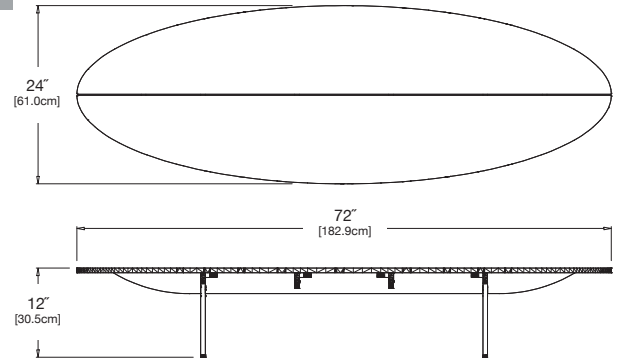

sunset: color code OR

bolinas cocktail table

SKU: AL-ST30-(color code)

dimensions:
width: 72" (182.9cm)
depth: 24" (61.0cm)
height: 12" (30.5cm)

weight:
45 lbs (20.2kg)

collection:
satellite

shipping dimensions: 25" x 5.5" x 73"
shipping weight: 49 lbs (22.2kg)

rapson cocktail table

SKU: RR-CT-(color code)

dimensions:
width: 33.25" (84.3cm)
depth: 31.25" (79.4cm)
height: 13.25" (34.0cm)

weight:
27.5 lbs (12.5kg)

collection:
ralph rapson

shipping dimensions: 24" x 4" x 48"
shipping weight: 48 lbs (21.8kg)

go coffee table

SKU: GO-CT-(color code)

dimensions:
width: 38" (96.5cm)
depth: 18" (45.7cm)
height: 15" (38.3cm)

weight:
57 lbs (25.9kg)

collection:
go

shipping dimensions: 18" x 4" x 48"
shipping weight: 62 lbs (28.1kg)