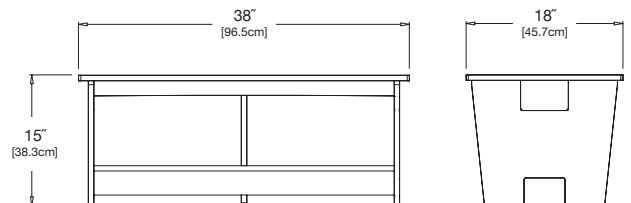

sunset: color code OR

bolinas cocktail table

SKU: AL-ST30-(color code)

dimensions:
width: 72" (182.9cm)
depth: 24" (61.0cm)
height: 12" (30.5cm)

weight:
45 lbs (20.2kg)

collection:
satellite

shipping dimensions: 25" x 5.5" x 73"
shipping weight: 49 lbs (22.2kg)

rapson cocktail table

SKU: RR-CT-(color code)

dimensions:
width: 33.25" (84.3cm)
depth: 31.25" (79.4cm)
height: 13.25" (34.0cm)

weight:
27.5 lbs (12.5kg)

collection:
ralph rapson

shipping dimensions: 24" x 4" x 48"
shipping weight: 48 lbs (21.8kg)

go coffee table

SKU: GO-CT-(color code)

dimensions:
width: 38" (96.5cm)
depth: 18" (45.7cm)
height: 15" (38.3cm)

weight:
57 lbs (25.9kg)

collection:
go

shipping dimensions: 18" x 4" x 48"
shipping weight: 62 lbs (28.1kg)