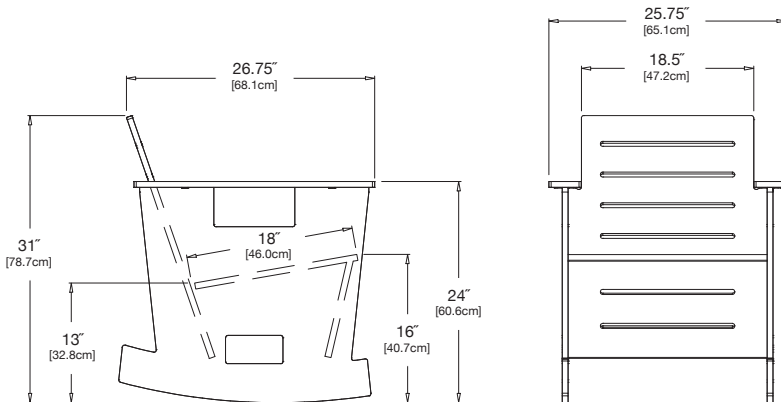

driftwood: GO-CR-DW