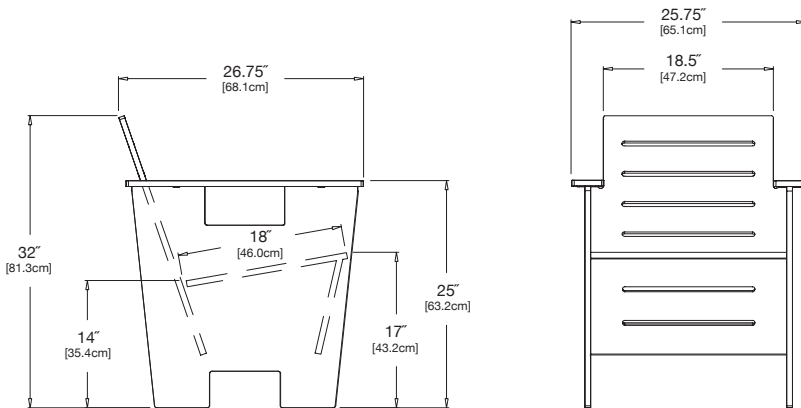

driftwood: GO-CC-DW