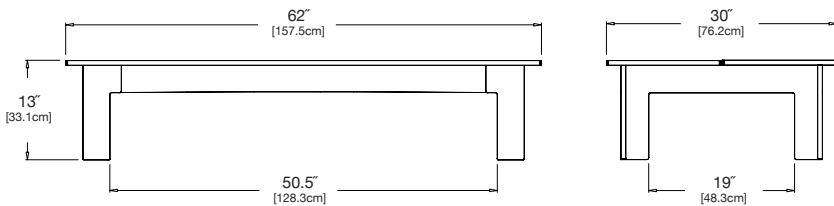

black: FA-CT62-BL

cloud: FA-CT62-CW

leaf: FA-CT62-LG

apple red: FA-CT62-AR

driftwood: FA-CT62-DW

navy blue: FA-CT62-NB

sky: FA-CT62-SB

sunset: FA-CT62-OR

collection: fresh air

material: HDPE

dimensions: width: 62" (157.5cm)
depth: 30" (76.2cm)
height: 13" (33.1cm)

weight: 71 lbs (32.2kg)

pairs well with adirondack chair.

shipping dimensions: 18" x 4" x 14"
shipping weight: 11 lbs (5.0kg)

shipped flat packed
some assembly required