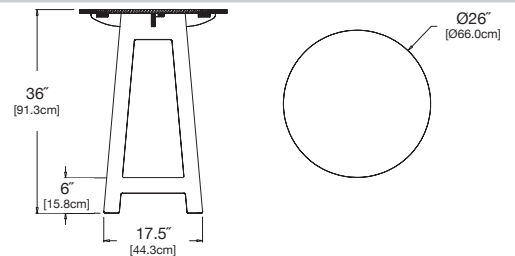

seats 2

shipping dimensions: 28" x 5.5" x 38"
shipping weight: 41.5 lbs (18.8kg)