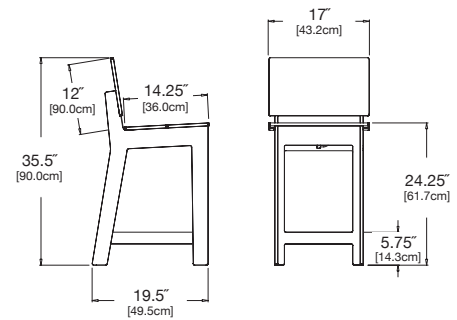

### counter stool

**SKU:** FA-CS-(color code)

**dimensions:**  
width: 17" (43.2cm)  
depth: 19.5" (49.5cm)  
height: 35.5" (90.0cm)

**weight:**  
20.5 lbs (9.3kg)

**use with:**  
us with fresh air counter table

**shipping dimensions:** 36" x 24" x 4"  
**shipping weight:** 25 lbs (11.3kg)

### seats 2

**shipping dimensions:** 28" x 5.5" x 38"  
**shipping weight:** 41.5 lbs (18.8kg)

### bar stool

**SKU:** FA-BS-(color code)

**dimensions:**  
width: 17" (43.2cm)  
depth: 20.5" (52.1cm)  
height: 41.5" (105.3cm)

**weight:**  
22 lbs (10.0kg)

**use with:**  
fresh air bar table

**shipping dimensions:** 36" x 24" x 4"  
**shipping weight:** 26 lbs (11.8kg)