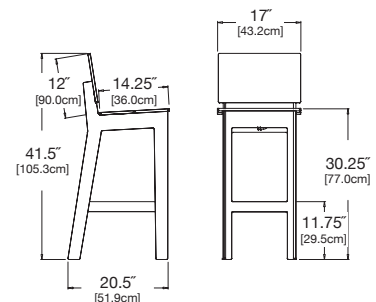

### counter table 26

**SKU:** FA-CT26-(color code)

**dimensions:**  
width: 26" (66.0cm)  
depth: 26" (66.0cm)  
height: 36" (91.3cm)

**weight:**  
35.5 lbs (16.1kg)

**use with:**  
fresh air counter stool

### seats 2

**shipping dimensions:** 28" x 5.5" x 38"  
**shipping weight:** 41.5 lbs (18.8kg)

### bar stool

**SKU:** FA-BS-(color code)

**dimensions:**  
width: 17" (43.2cm)  
depth: 20.5" (52.1cm)  
height: 41.5" (105.3cm)

**weight:**  
22 lbs (10.0kg)

**use with:**  
fresh air bar table

**shipping dimensions:** 36" x 24" x 4"  
**shipping weight:** 26 lbs (11.8kg)

### bar table 26

**SKU:** FA-BT26-(color code)

**dimensions:**  
width: 26" (66.0cm)  
depth: 26" (66.0cm)  
height: 42" (106.5cm)

**weight:**  
38.5 lbs (17.5kg)

**use with:**  
fresh air bar stool