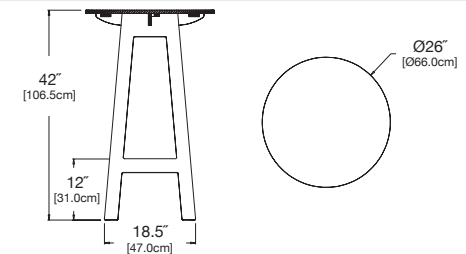

seats 2

shipping dimensions: 28" x 4" x 42"
shipping weight: 45 lbs (20.4kg)