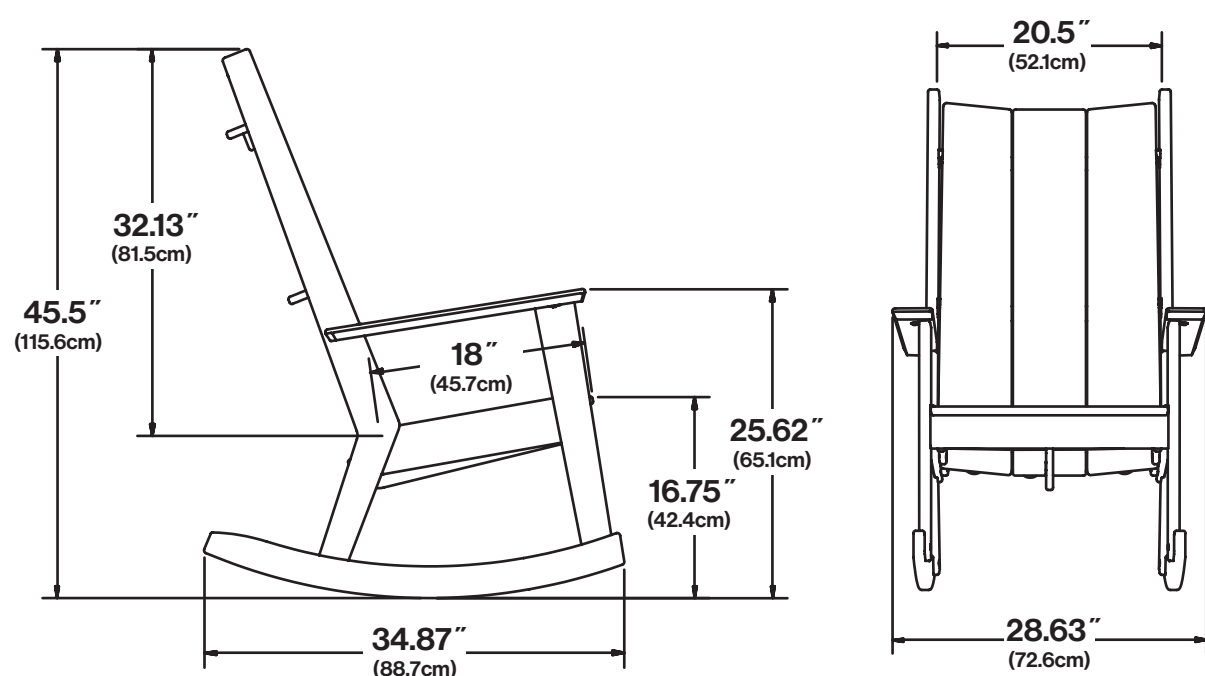

fredricksonn rocking chair

LL-FDN-RCH-(COLOR CODE)

dimensions:

width: 28.63" (72.6cm)
depth: 34.87" (88.7cm)
height: 45.5" (115.6cm)

seat dimensions:

seat width: 20.5" (52.1cm)
seat depth: 18" (45.7cm)
seat height: 16.75" (42.4cm)
arm height: 25.62" (65.1cm)

weight:

56 lbs (25.4kg)

materials:

HDPE

shipping method:

standard

assembly type:

knocked down

shipping dimensions:

width: 25.5" (64.8cm)
depth: 5.5" (14cm)
height: 50" (127cm)

shipping weight:

67lbs (30.4kg)

hdpe colors:

- SG ● SAGE
- LG ● LEAF GREEN
- SB ● SKY BLUE
- NB ● NAVY BLUE
- CL ● CHILI
- AR ● APPLE RED
- OR ● SUNSET ORANGE
- CW ○ CLOUD WHITE
- FG ● FOG
- DW ● DRIFTWOOD
- AB ● ASH BLUE
- CG ● CHARCOAL GRAY
- BL ● BLACK

security option:

use with:
satellite table
(round 18 inch)

shown above: LL-FDN-RCH-CG

DESIGNED + MADE IN THE USA | LOLLDESIGNS.COM

3D MODELS/SPECS
WARANTY/SECURITY