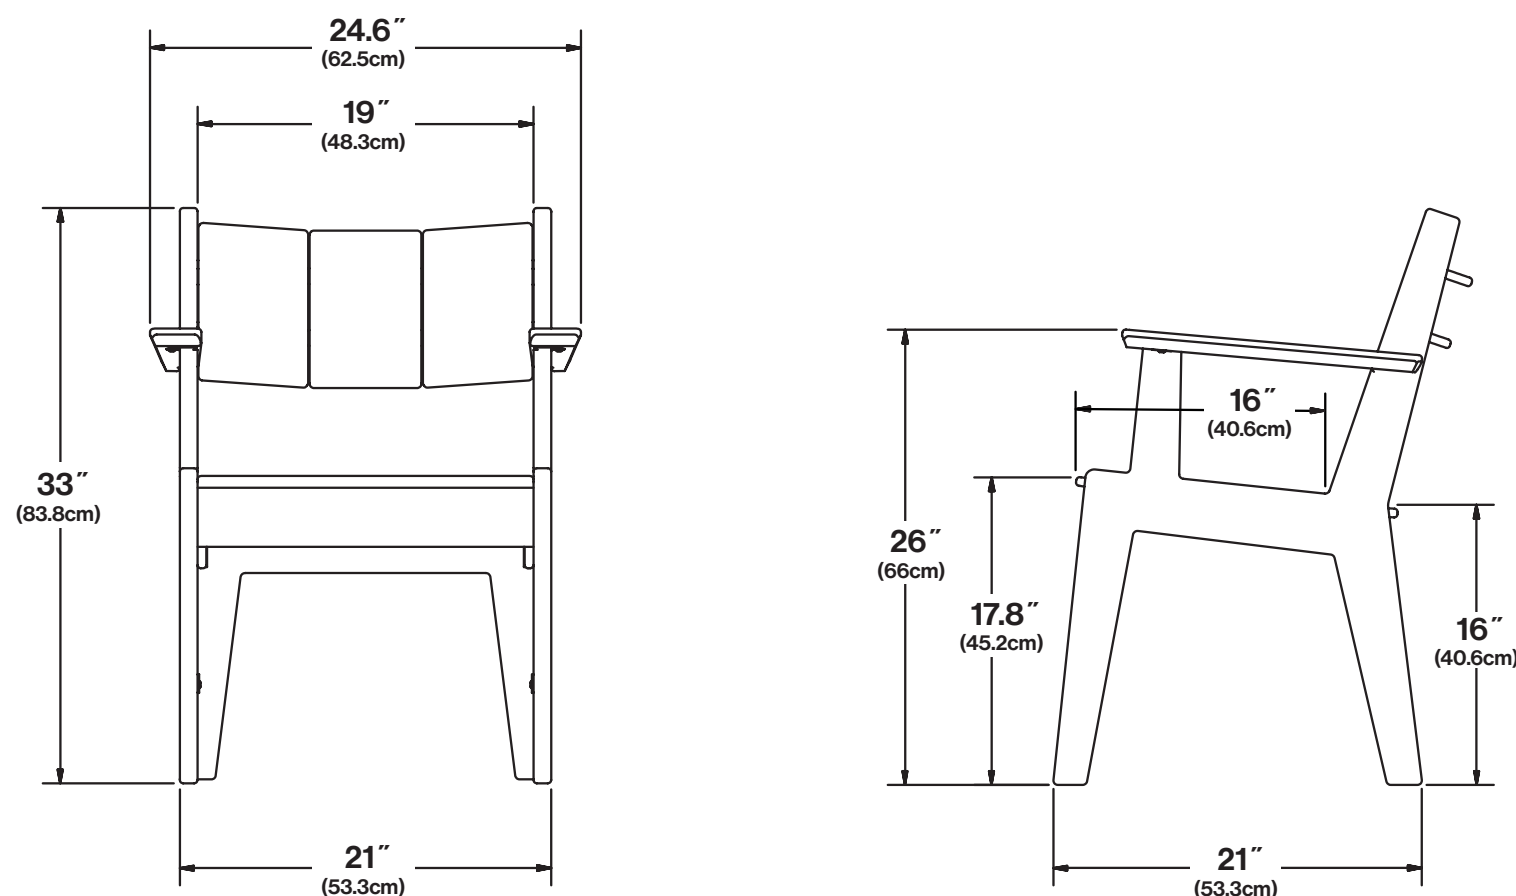

fredricksonn dining chair

LL-FDN-DCH-(COLOR CODE)

dimensions:

width: 18" (45.7cm)
depth: 21" (53.3cm)
height: 33" (83.8cm)

seat dimensions:

seat width: 16" (40.6cm)
seat depth: 16" (40.6cm)
seat height: 17.8" (45.2cm)

shown above: LL-DCH-ARM-CG

DESIGNED + MADE IN THE USA | LOLLDESIGNS.COM

3D MODELS/SPECS
WARANTY/SECURITY

fredricksonn dining arm chair

LL-FDN-DCH-ARM-(COLOR CODE)

dimensions:

width: 24.6" (62.5cm)
depth: 21" (53.3cm)
height: 33" (83.8cm)

seat dimensions:

seat width: 19" (48.3cm)
seat depth: 16" (40.6cm)
seat height: 17.8" (45.2cm)
arm height: 26" (66cm)

weight:

32 lbs (14.5kg)

materials:

HDPE

shipping method:

standard

assembly type:

flat packed

shipping dimensions:

width: 36" (91.4cm)
depth: 24.5" (62.2cm)
height: 5" (12.7cm)

shipping weight:

35 lbs (15.9kg)

hdpe colors:

● SAGE	LL-DCH-ARM-SG
● LEAF GREEN	LL-DCH-ARM-LG
● SKY BLUE	LL-DCH-ARM-SB
● NAVY BLUE	LL-DCH-ARM-NB
● CHILI	LL-DCH-ARM-CL
● APPLE RED	LL-DCH-ARM-AR
● SUNSET ORANGE	LL-DCH-ARM-OR
○ CLOUD WHITE	LL-DCH-ARM-CW
● FOG	LL-DCH-ARM-FG
● DRIFTWOOD	LL-DCH-ARM-DW
● ASH BLUE	LL-DCH-ARM-AB
● CHARCOAL GREY	LL-DCH-ARM-CG
● BLACK	LL-DCH-ARM-BL