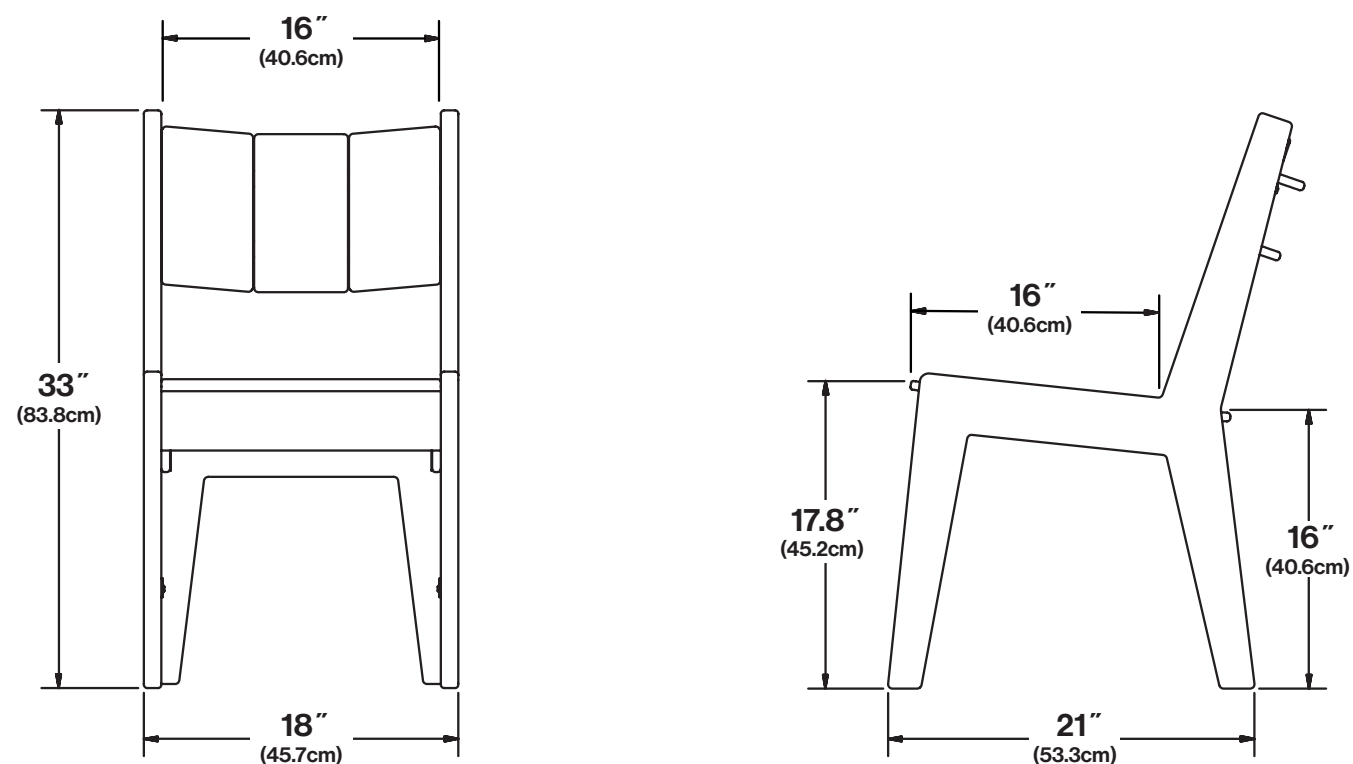

fredricksonn dining chair

LL-FDN-DCH-(COLOR CODE)

dimensions:

width: 18" (45.7cm)
depth: 21" (53.3cm)
height: 33" (83.8cm)

seat dimensions:

seat width: 16" (40.6cm)
seat depth: 16" (40.6cm)
seat height: 17.8" (45.2cm)

weight:

24 lbs (11.3kg)

materials:

HDPE

shipping method:

standard

assembly type:

flat packed

shipping dimensions:

width: 36" (91.4cm)
depth: 24.5" (62.2cm)
height: 3" (7.6cm)

shipping weight:

28 lbs (12.7kg)

hdpe colors:

● SAGE	LL-DCH-ARM-SG
● LEAF GREEN	LL-DCH-ARM-LG
● SKY BLUE	LL-DCH-ARM-SB
● NAVY BLUE	LL-DCH-ARM-NB
● CHILI	LL-DCH-ARM-CL
● APPLE RED	LL-DCH-ARM-AR
● SUNSET ORANGE	LL-DCH-ARM-OR
○ CLOUD WHITE	LL-DCH-ARM-CW
● FOG	LL-DCH-ARM-FG
● DRIFTWOOD	LL-DCH-ARM-DW
● ASH BLUE	LL-DCH-ARM-AB
● CHARCOAL GREY	LL-DCH-ARM-CG
● BLACK	LL-DCH-ARM-BL

The Fredricksonn Dining Chair features a large seat base and relaxed back for ultimate comfort at the core of its design. It's the perfect choice to ensure that dinner extends into dessert! Pair these durable dining chairs with a variety of tables to create your own dining set.

Available with or without arms, Fredricksonn Dining Chairs pair well with Alfresco, Fresh Air, and Good Company collections dining tables.

security option:

CABLE MOUNT

use with:

alfresco dining table (82 inch)